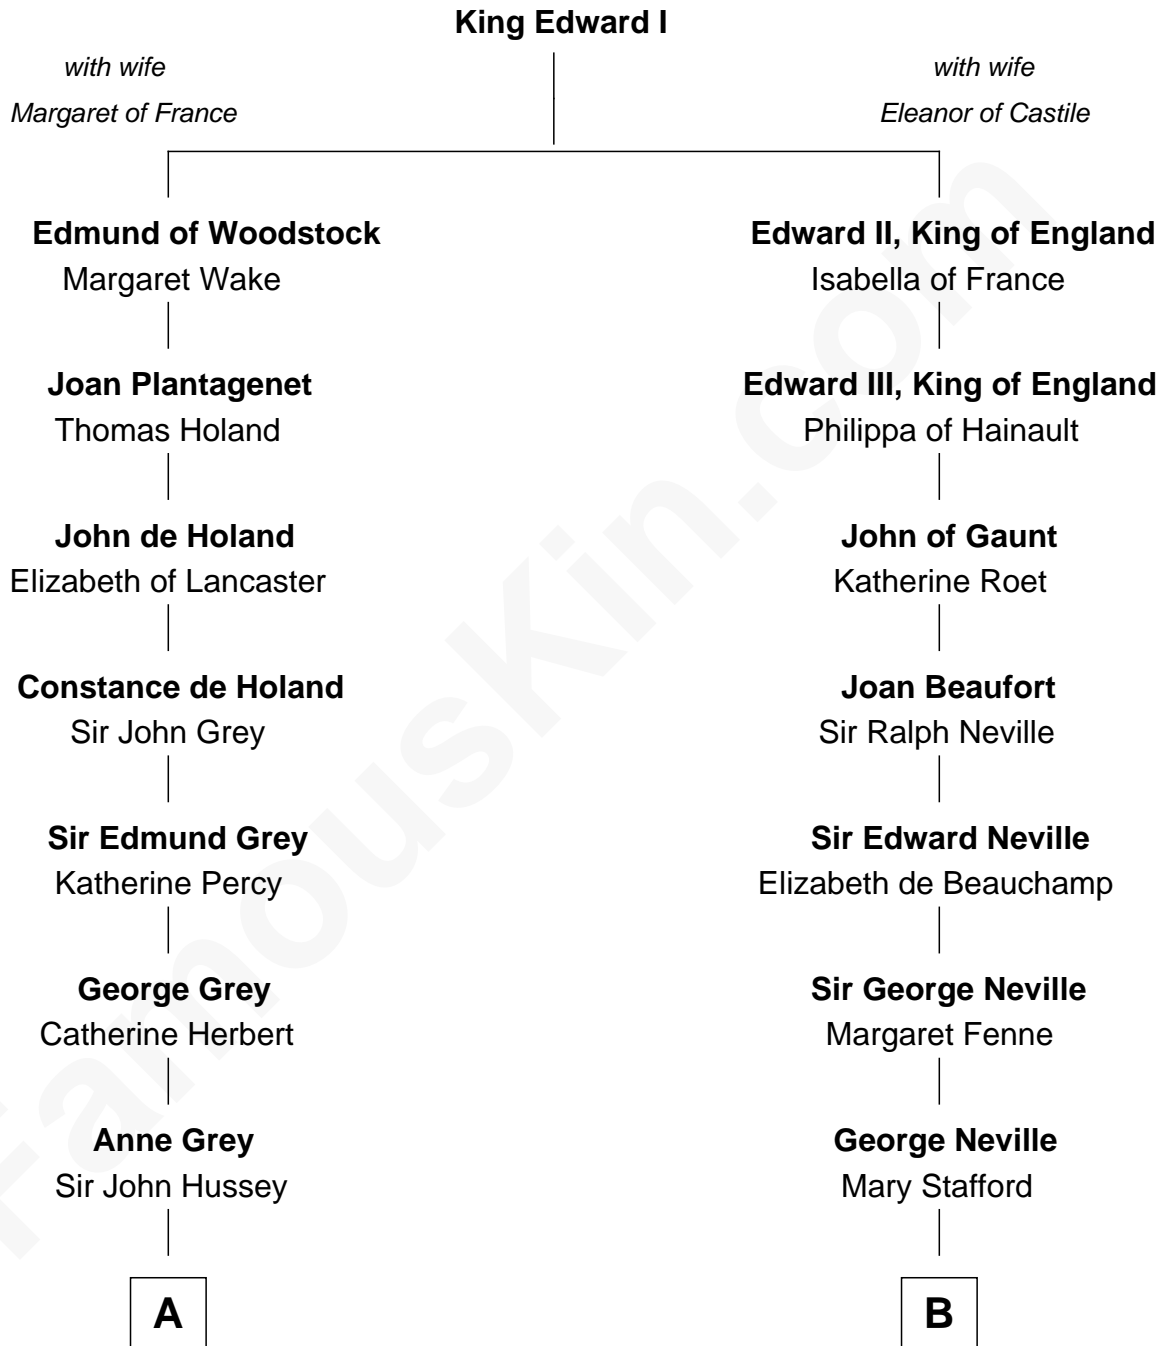

FamousKin.com

Relationship Chart of

Camilla Parker Bowles

Queen Consort of the United Kingdom

14th cousin 6 times removed of

John Carroll

Founder of Georgetown University

C

—
George Keppel

Alice Frederica Edmonstone

—
Sonia Rosemary Keppel

Roland Calvert Cubitt

—
Rosalind Maud Cubitt

Bruce Middleton Hope Shand

—
Camilla Parker Bowles

Queen Consort