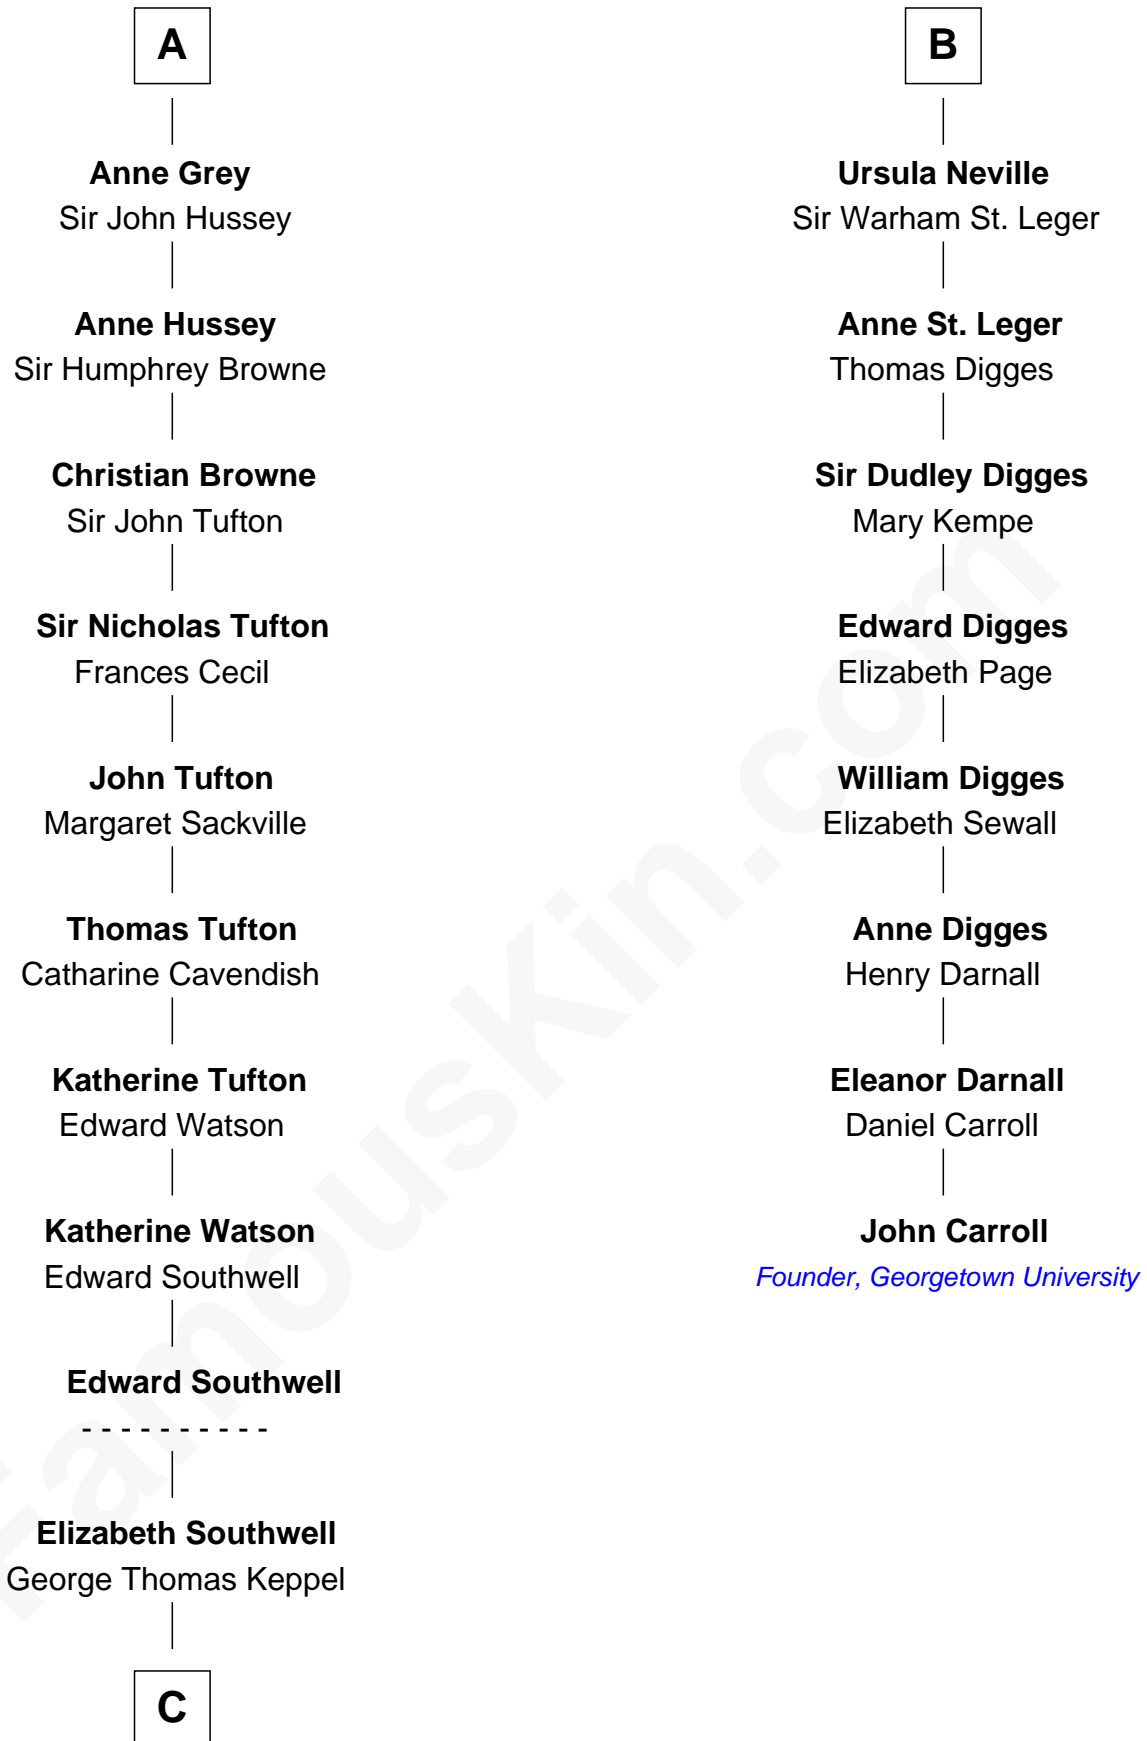

## Relationship Chart of

### Camilla Parker Bowles

Queen Consort of the United Kingdom

14th cousin 7 times removed of

**John Carroll**

Founder of Georgetown University

**C**

**William Coutts Keppel**

Sophia Mary McNab

**George Keppel**

Alice Frederica Edmonstone

**Sonia Rosemary Keppel**

Roland Calvert Cubitt

**Rosalind Maud Cubitt**

Bruce Middleton Hope Shand

**Camilla Parker Bowles**

*Queen Consort*