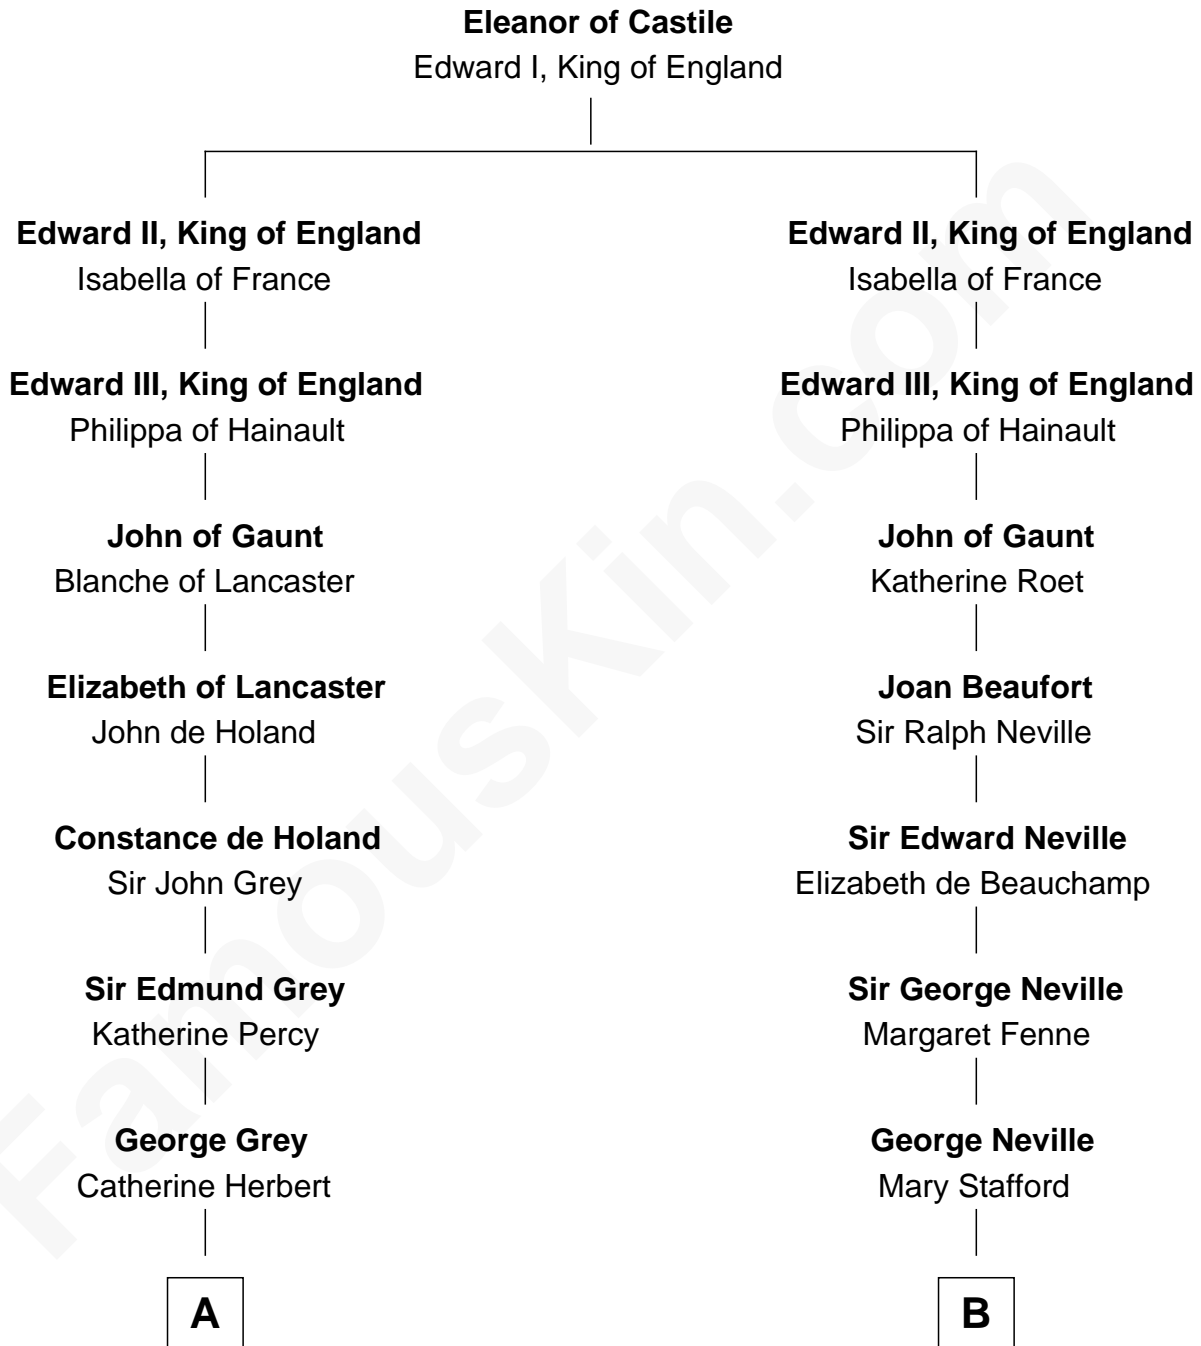

## Relationship Chart of

### Camilla Parker Bowles

Queen Consort of the United Kingdom

14th cousin 7 times removed of

**John Carroll**

Founder of Georgetown University

**C**

**William Coutts Keppel**

Sophia Mary McNab