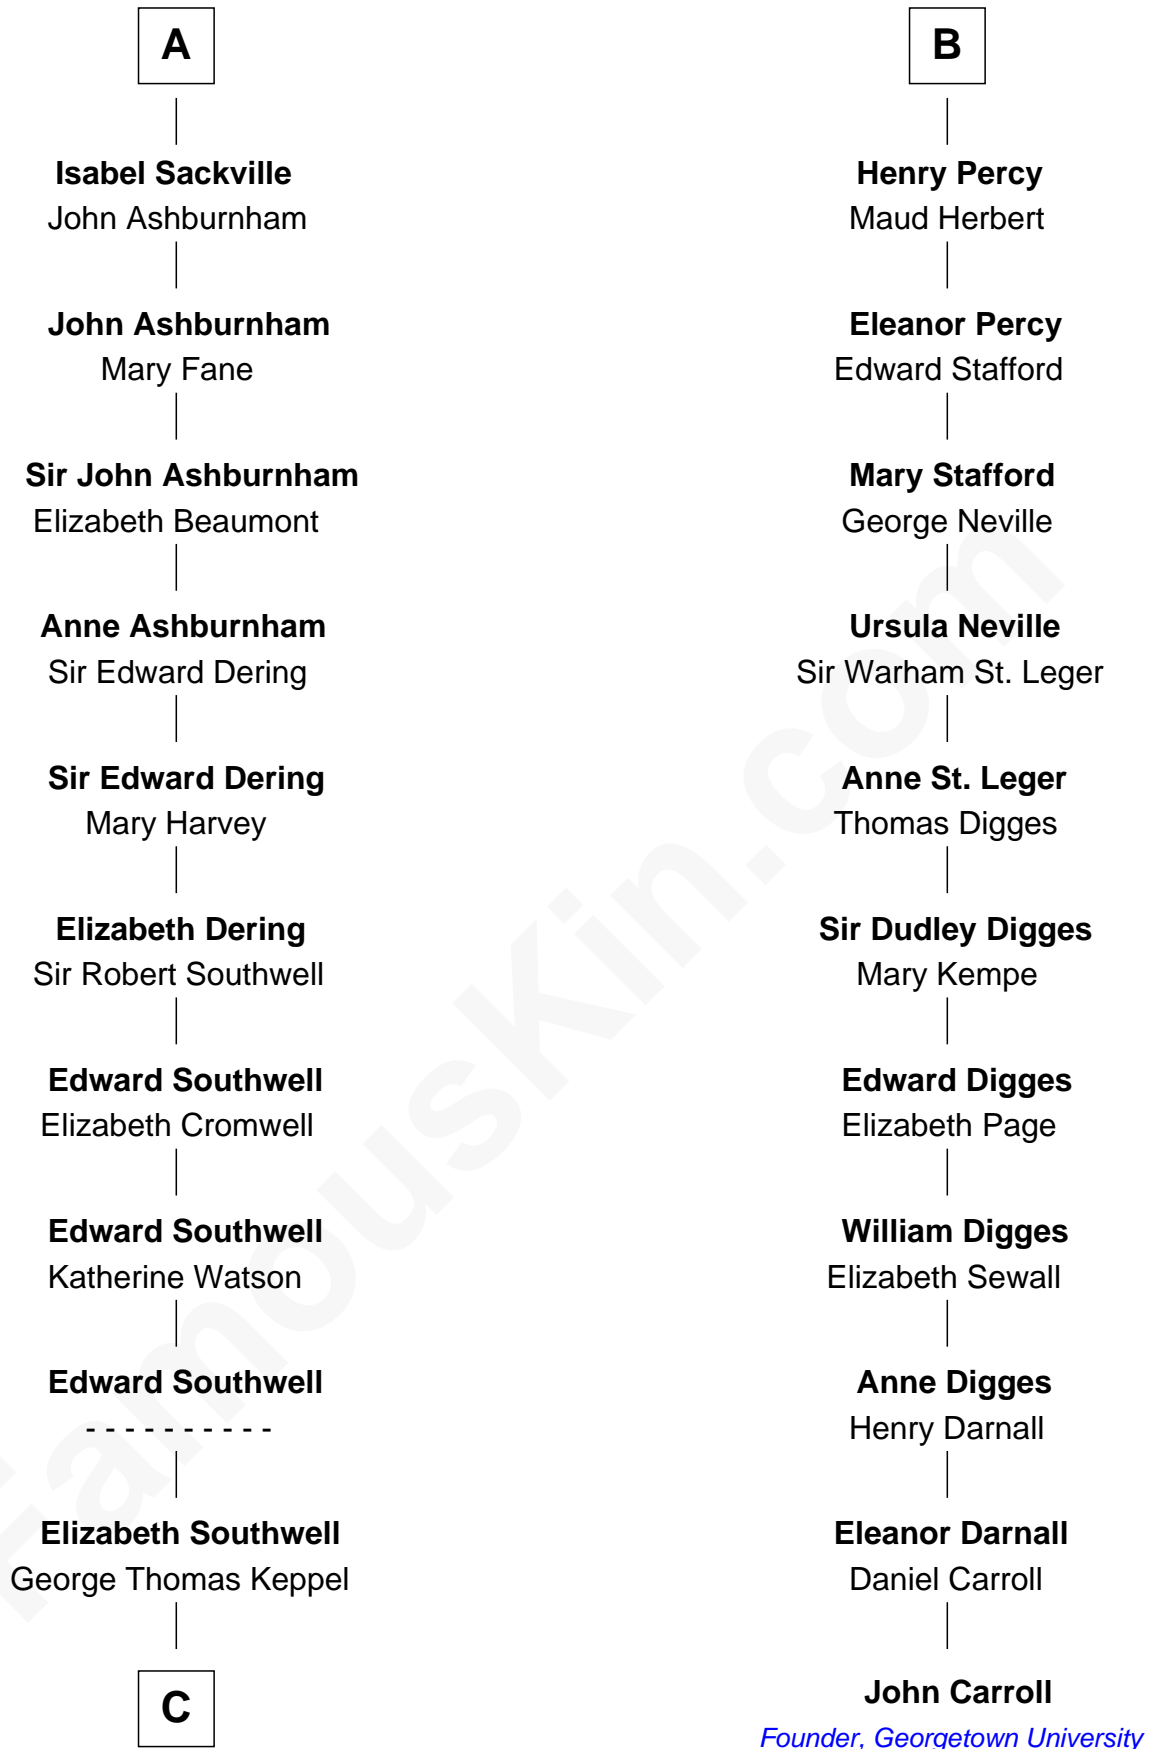

## Relationship Chart of

### Camilla Parker Bowles

Queen Consort of the United Kingdom

17th cousin 4 times removed of

**John Carroll**

Founder of Georgetown University

**C**

**William Coutts Keppel**

Sophia Mary McNab

**George Keppel**

Alice Frederica Edmonstone

**Sonia Rosemary Keppel**

Roland Calvert Cubitt

**Rosalind Maud Cubitt**

Bruce Middleton Hope Shand

**Camilla Parker Bowles**

*Queen Consort*