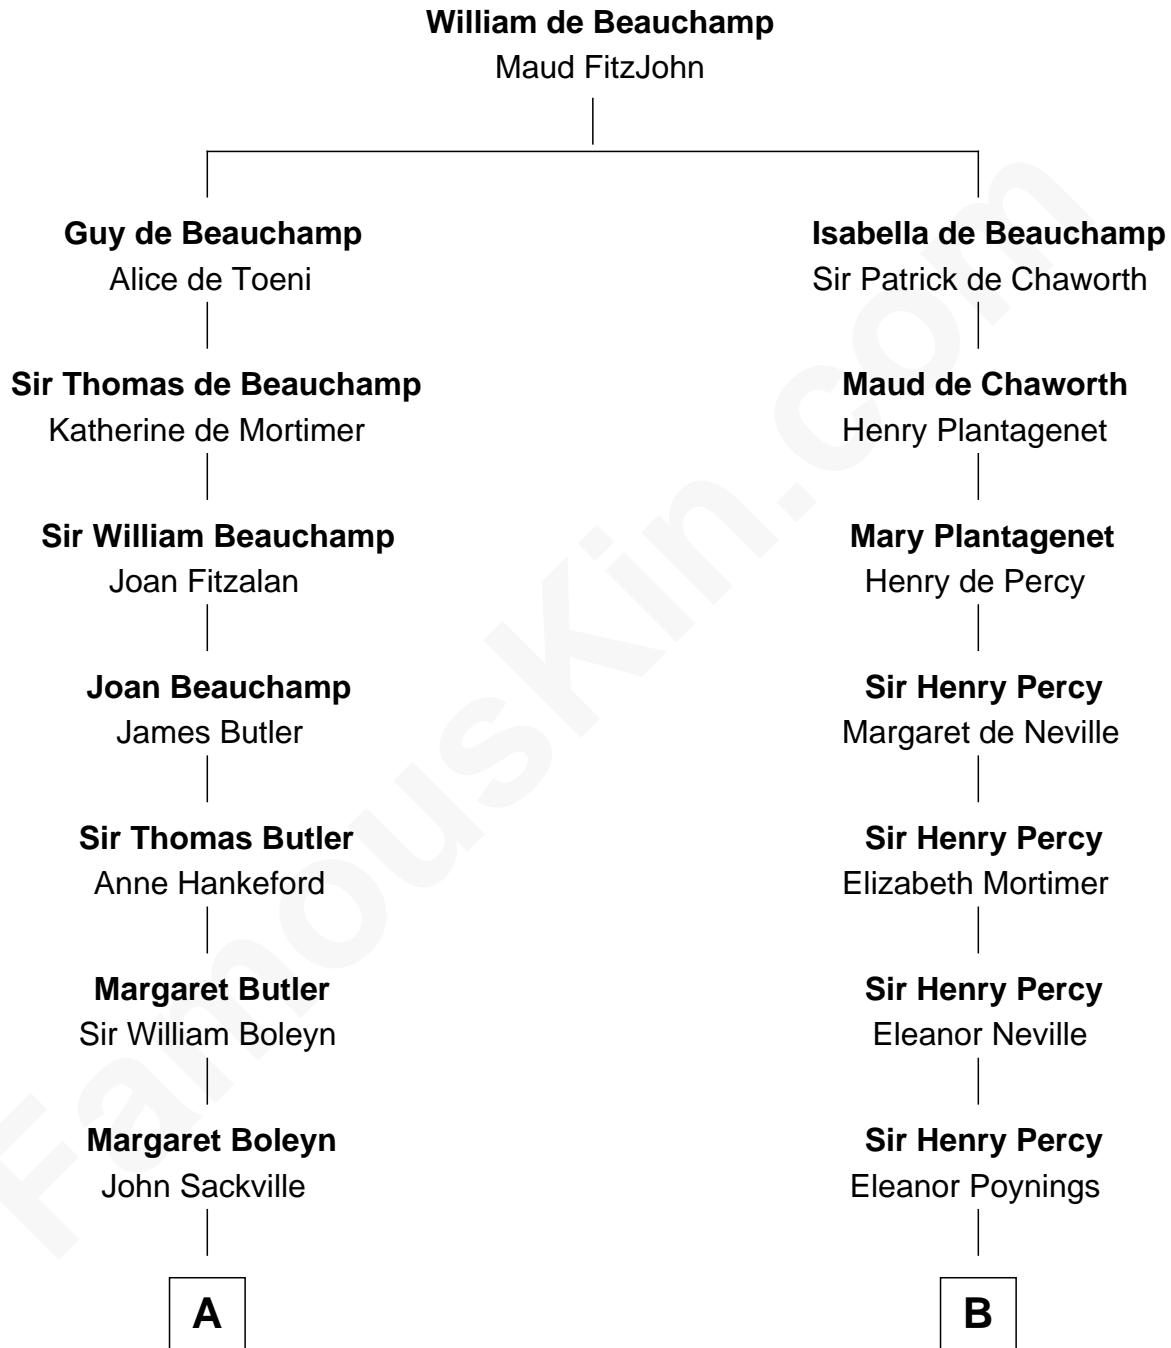

## Relationship Chart of

### Camilla Parker Bowles

Queen Consort of the United Kingdom

17th cousin 4 times removed of

**John Carroll**

Founder of Georgetown University

**C**

**William Coutts Keppel**

Sophia Mary McNab