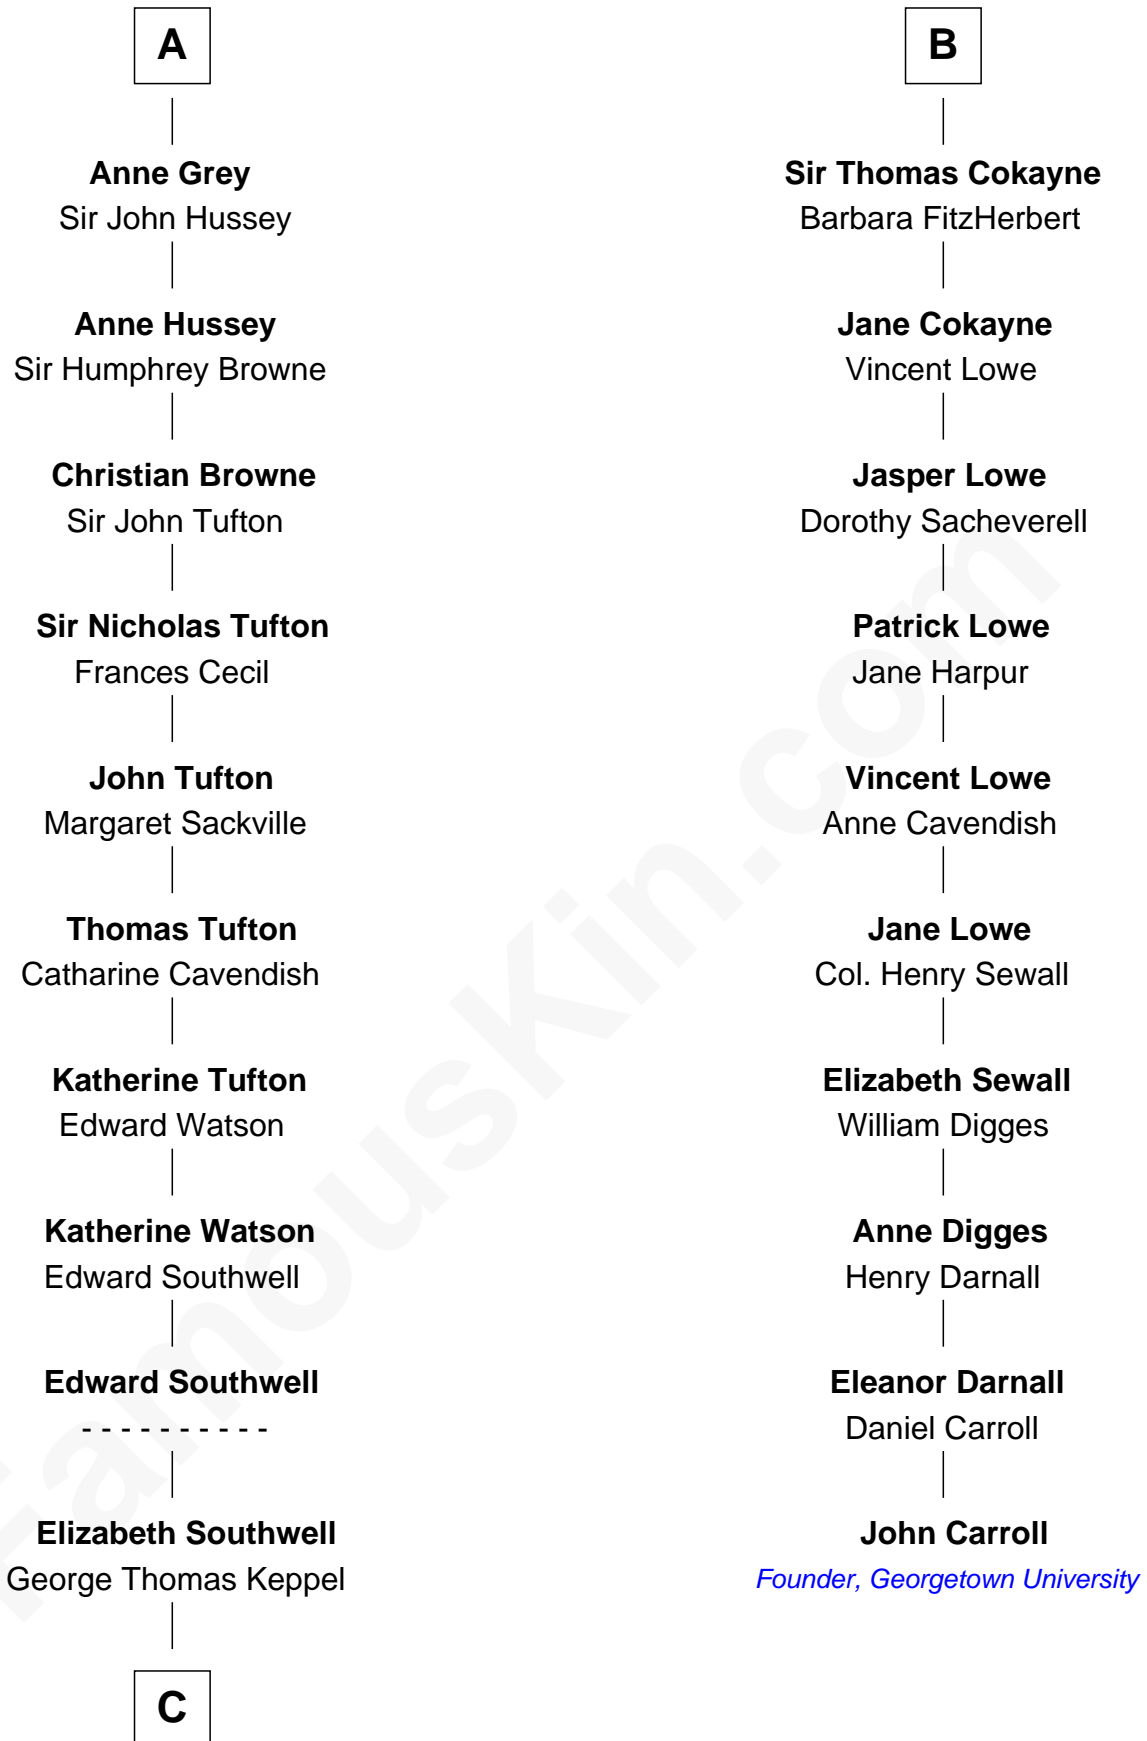

FamousKin.com

Relationship Chart of

Camilla Parker Bowles

Queen Consort of the United Kingdom

16th cousin 5 times removed of

John Carroll

Founder of Georgetown University

Sir Robert de Ros

Isabel de Aubeney

C

William Coutts Keppel

Sophia Mary McNab

George Keppel

Alice Frederica Edmonstone

Sonia Rosemary Keppel

Roland Calvert Cubitt