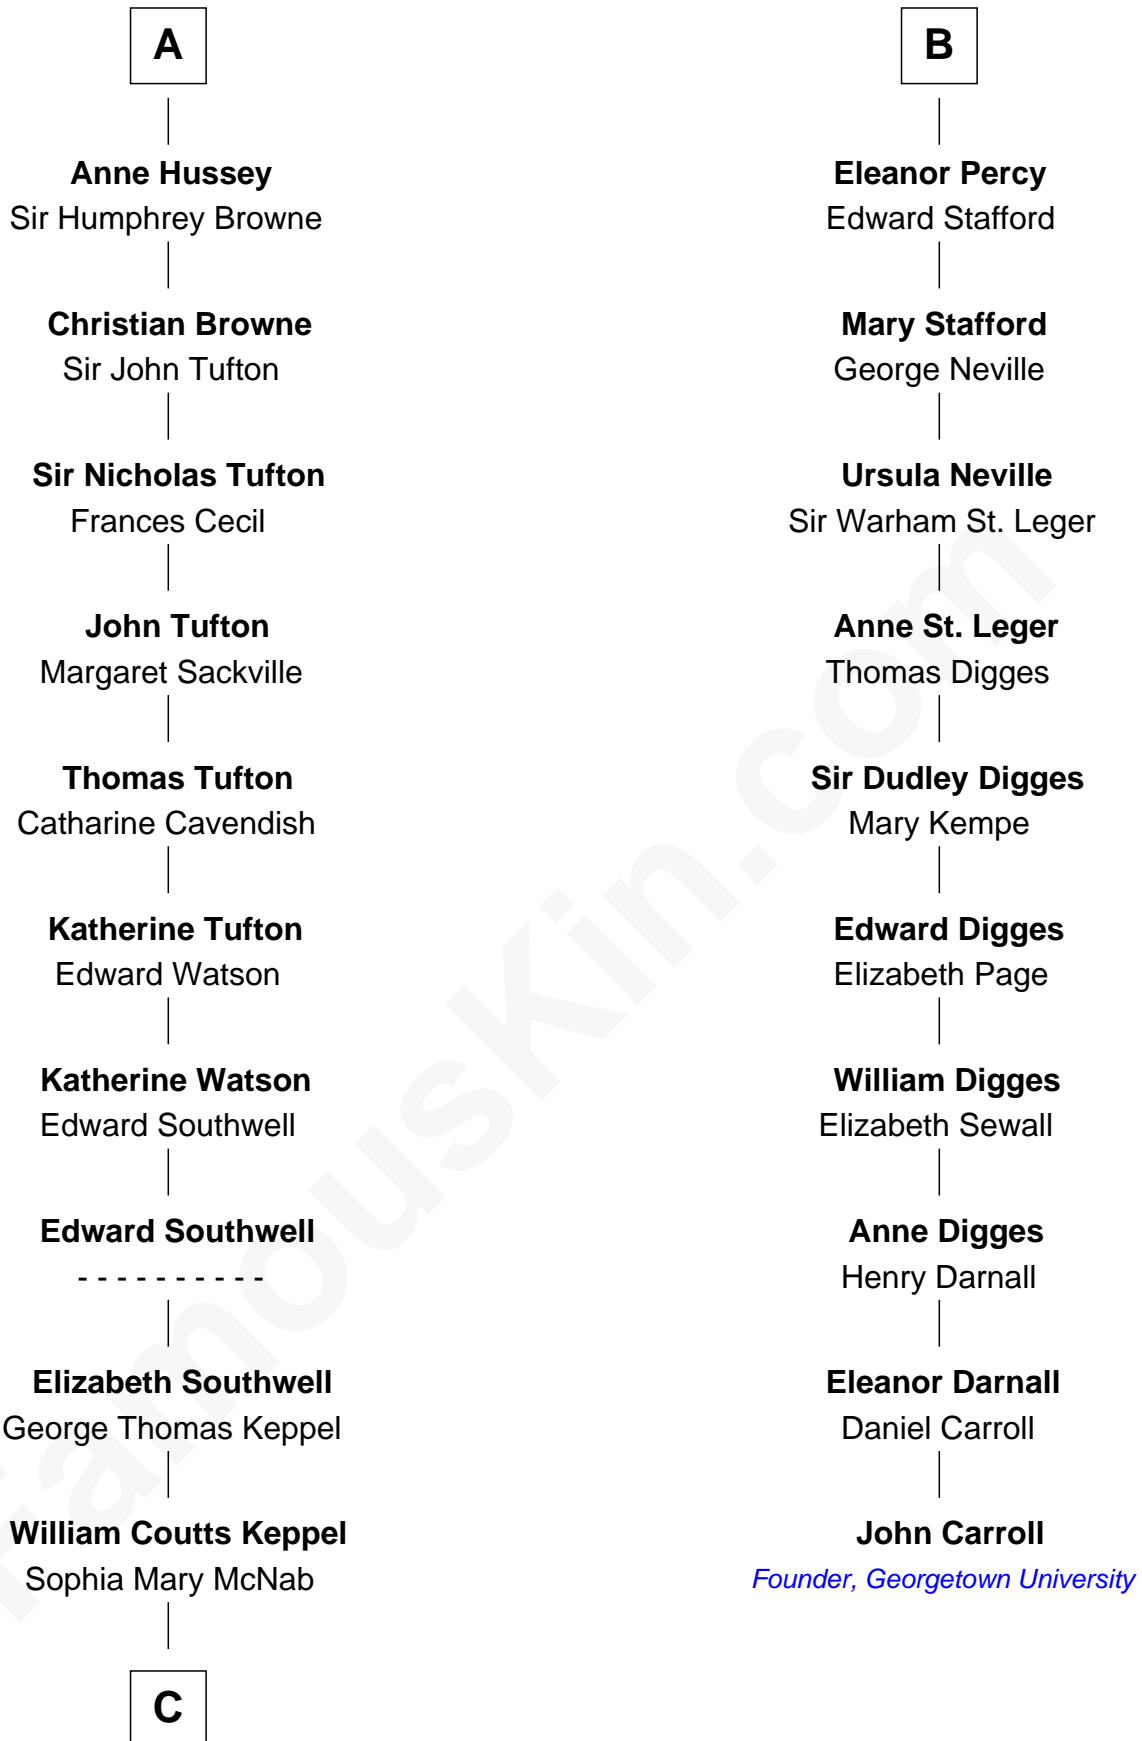

FamousKin.com

Relationship Chart of

Camilla Parker Bowles

Queen Consort of the United Kingdom

16th cousin 4 times removed of

John Carroll

Founder of Georgetown University

Bartholomew de Badlesmere

Elizabeth de Badlesmere

Sir Edmund Mortimer

Sir Roger de Mortimer

Philippa de Montagu

Edmund Mortimer

Philippa Plantagenet

Elizabeth Mortimer

Sir Henry Percy

Sir Henry Percy

Eleanor Neville

Sir Henry Percy

Eleanor Poynings

Henry Percy

Maud Herbert

B

C