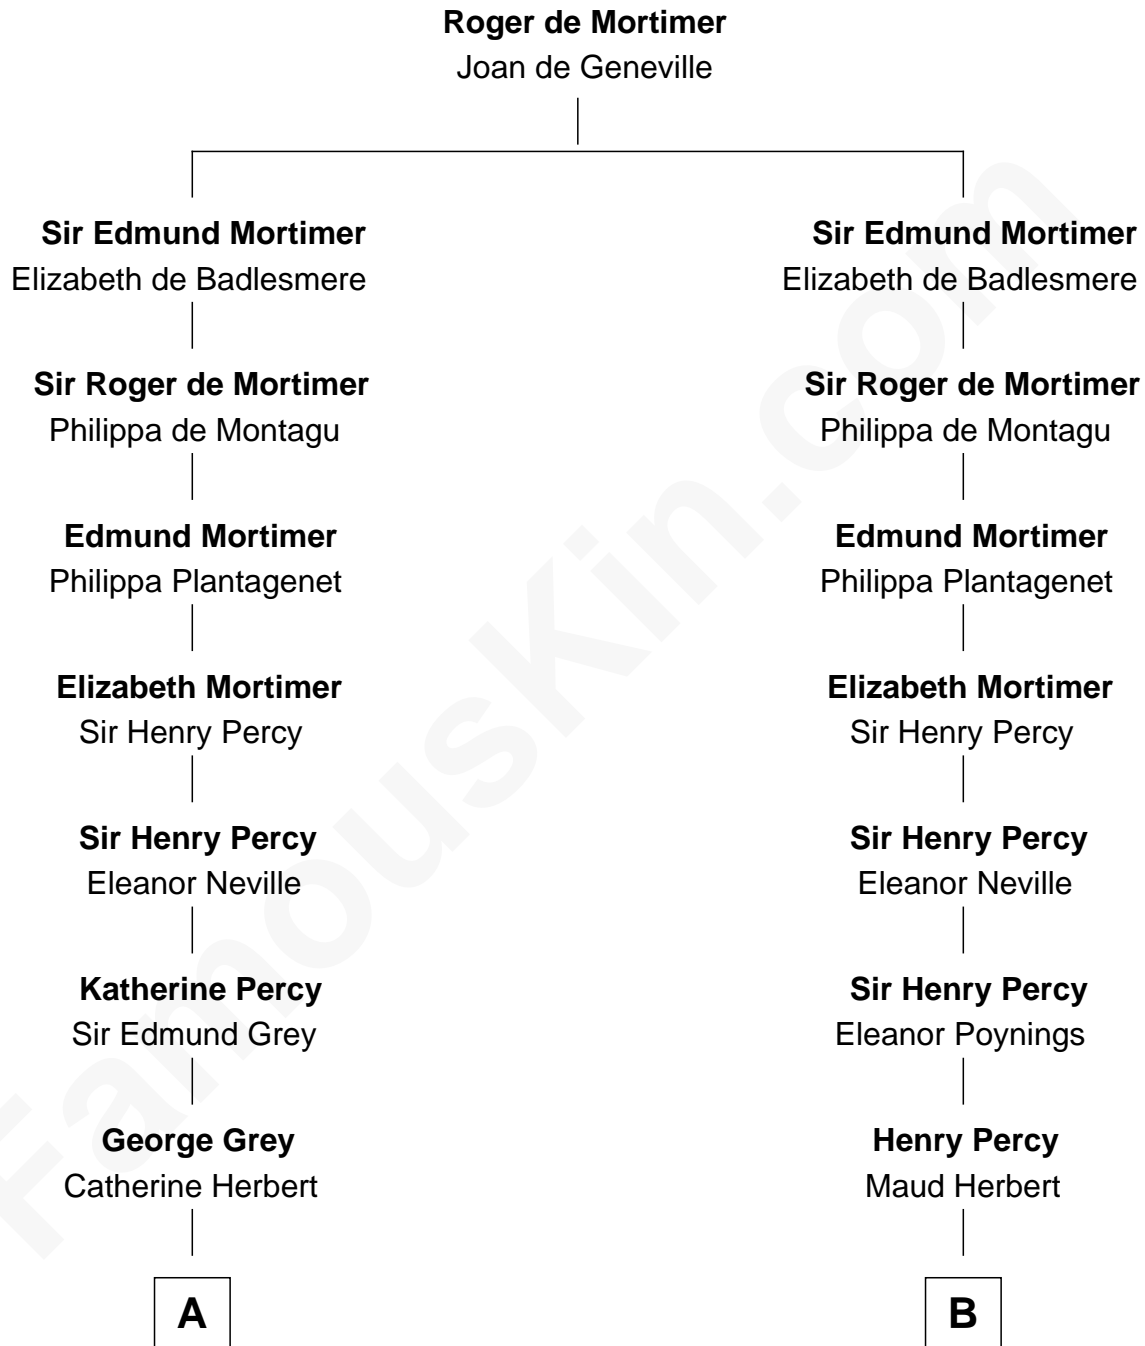

FamousKin.com

Relationship Chart of

Camilla Parker Bowles

Queen Consort of the United Kingdom

16th cousin 5 times removed of

John Carroll

Founder of Georgetown University

C

William Coutts Keppel

Sophia Mary McNab

George Keppel

Alice Frederica Edmonstone

Sonia Rosemary Keppel

Roland Calvert Cubitt

Rosalind Maud Cubitt

Bruce Middleton Hope Shand