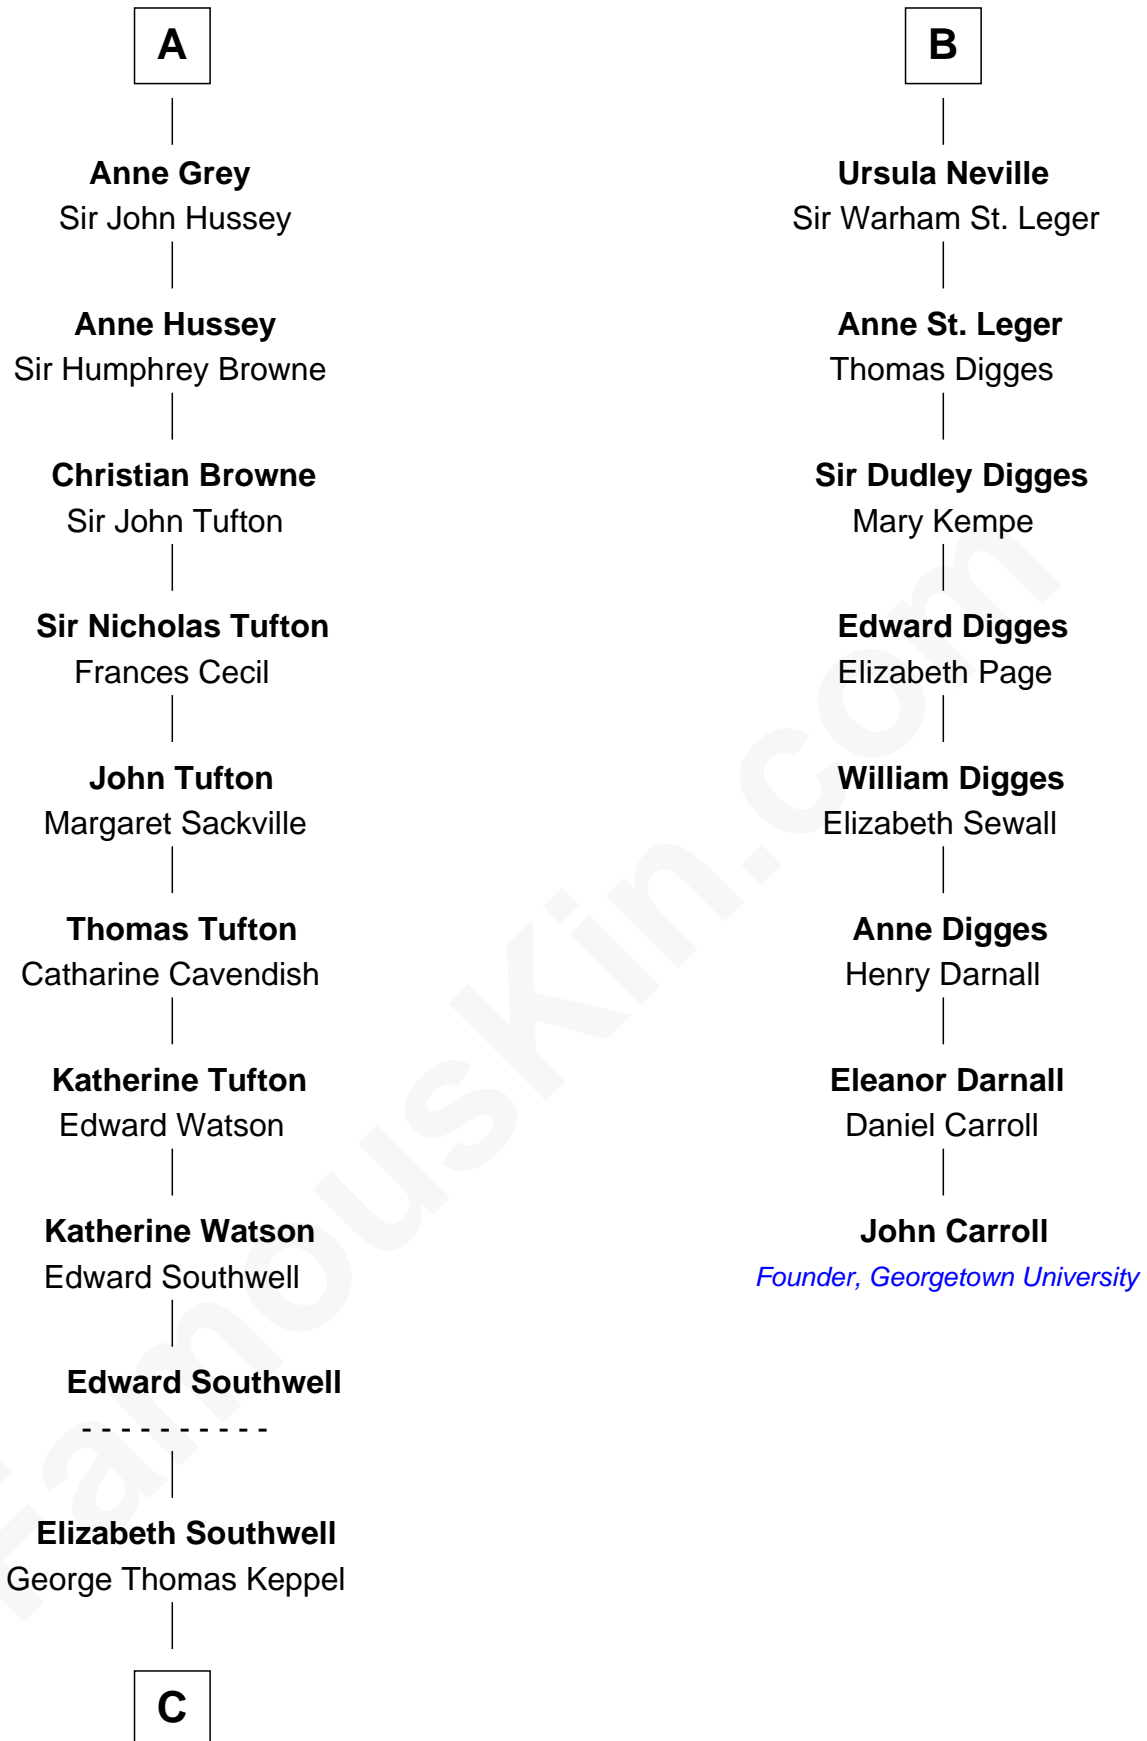

FamousKin.com

Relationship Chart of

Camilla Parker Bowles

Queen Consort of the United Kingdom

14th cousin 7 times removed of

John Carroll

Founder of Georgetown University

C

William Coutts Keppel

Sophia Mary McNab

George Keppel

Alice Frederica Edmonstone

Sonia Rosemary Keppel

Roland Calvert Cubitt

Rosalind Maud Cubitt

Bruce Middleton Hope Shand