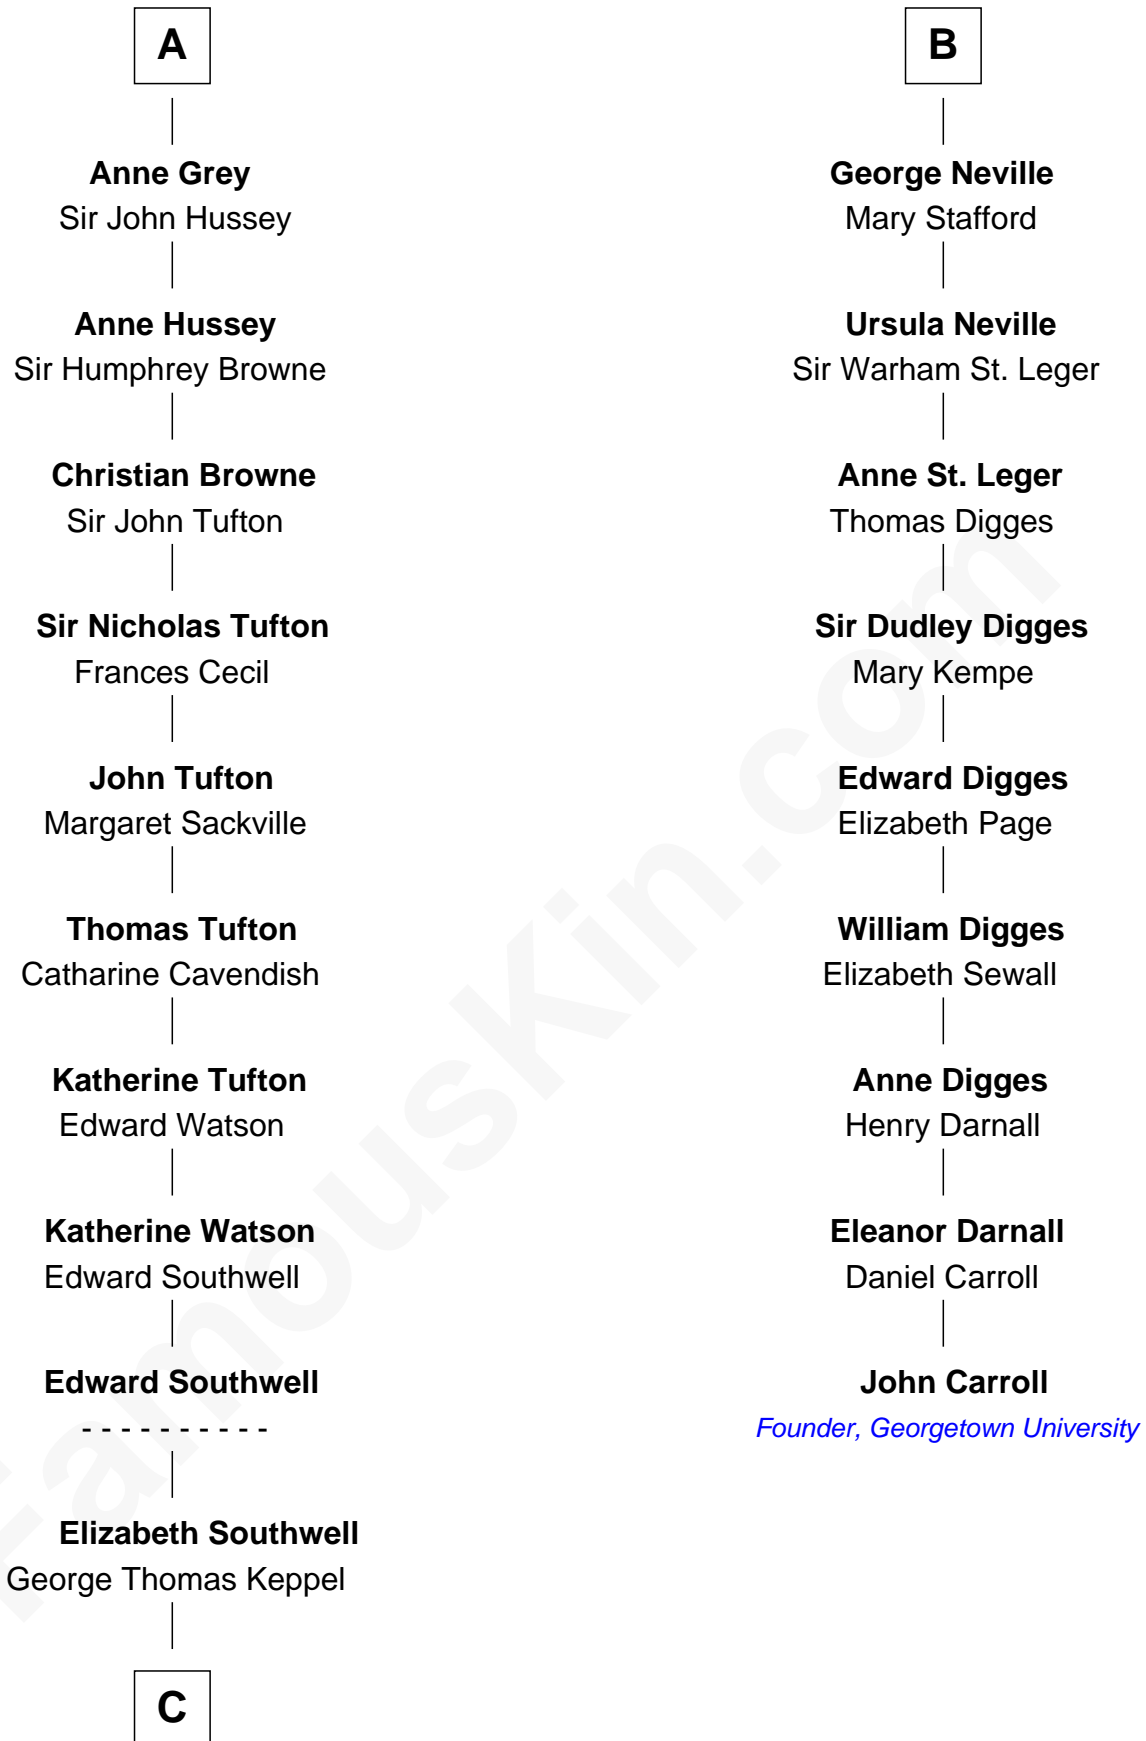

FamousKin.com

Relationship Chart of

Camilla Parker Bowles

Queen Consort of the United Kingdom

15th cousin 6 times removed of

John Carroll

Founder of Georgetown University

C

William Coutts Keppel

Sophia Mary McNab

George Keppel

Alice Frederica Edmonstone

Sonia Rosemary Keppel

Roland Calvert Cubitt

Rosalind Maud Cubitt

Bruce Middleton Hope Shand