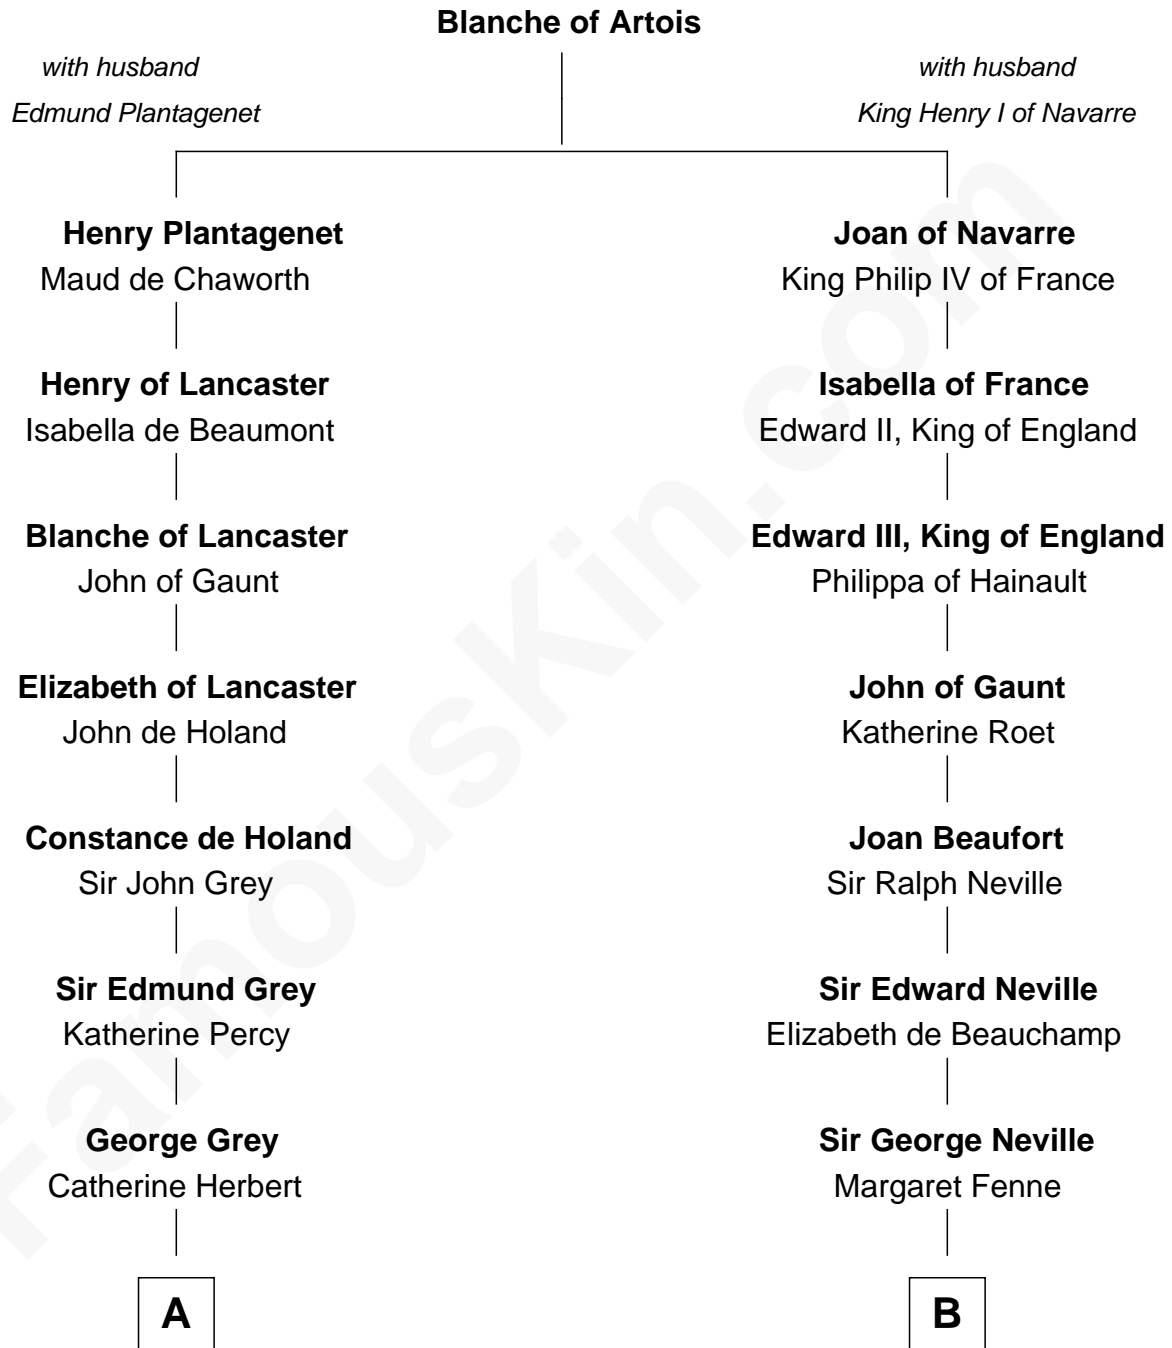

FamousKin.com

Relationship Chart of

Camilla Parker Bowles

Queen Consort of the United Kingdom

15th cousin 6 times removed of

John Carroll

Founder of Georgetown University

C