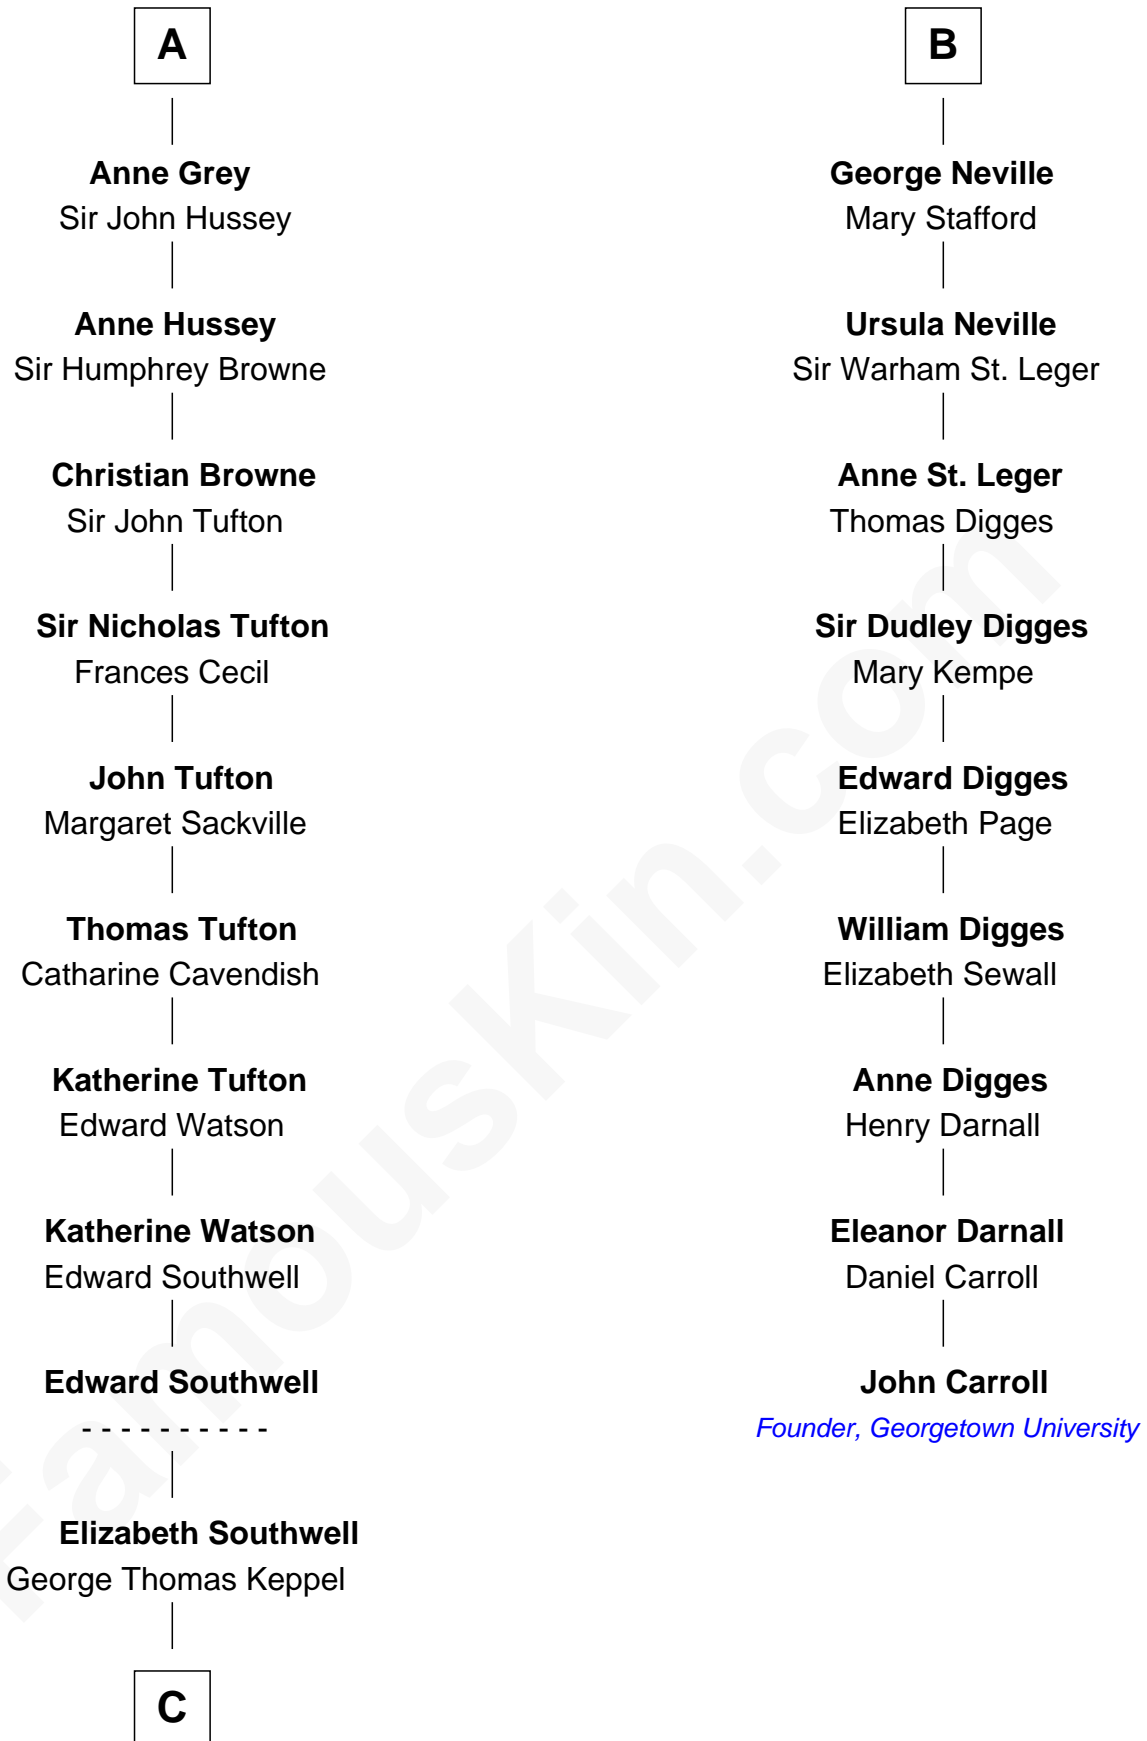

FamousKin.com

Relationship Chart of

Camilla Parker Bowles

Queen Consort of the United Kingdom

15th cousin 6 times removed of

John Carroll

Founder of Georgetown University

C

William Coutts Keppel

Sophia Mary McNab

George Keppel

Alice Frederica Edmonstone

Sonia Rosemary Keppel

Roland Calvert Cubitt

Rosalind Maud Cubitt

Bruce Middleton Hope Shand