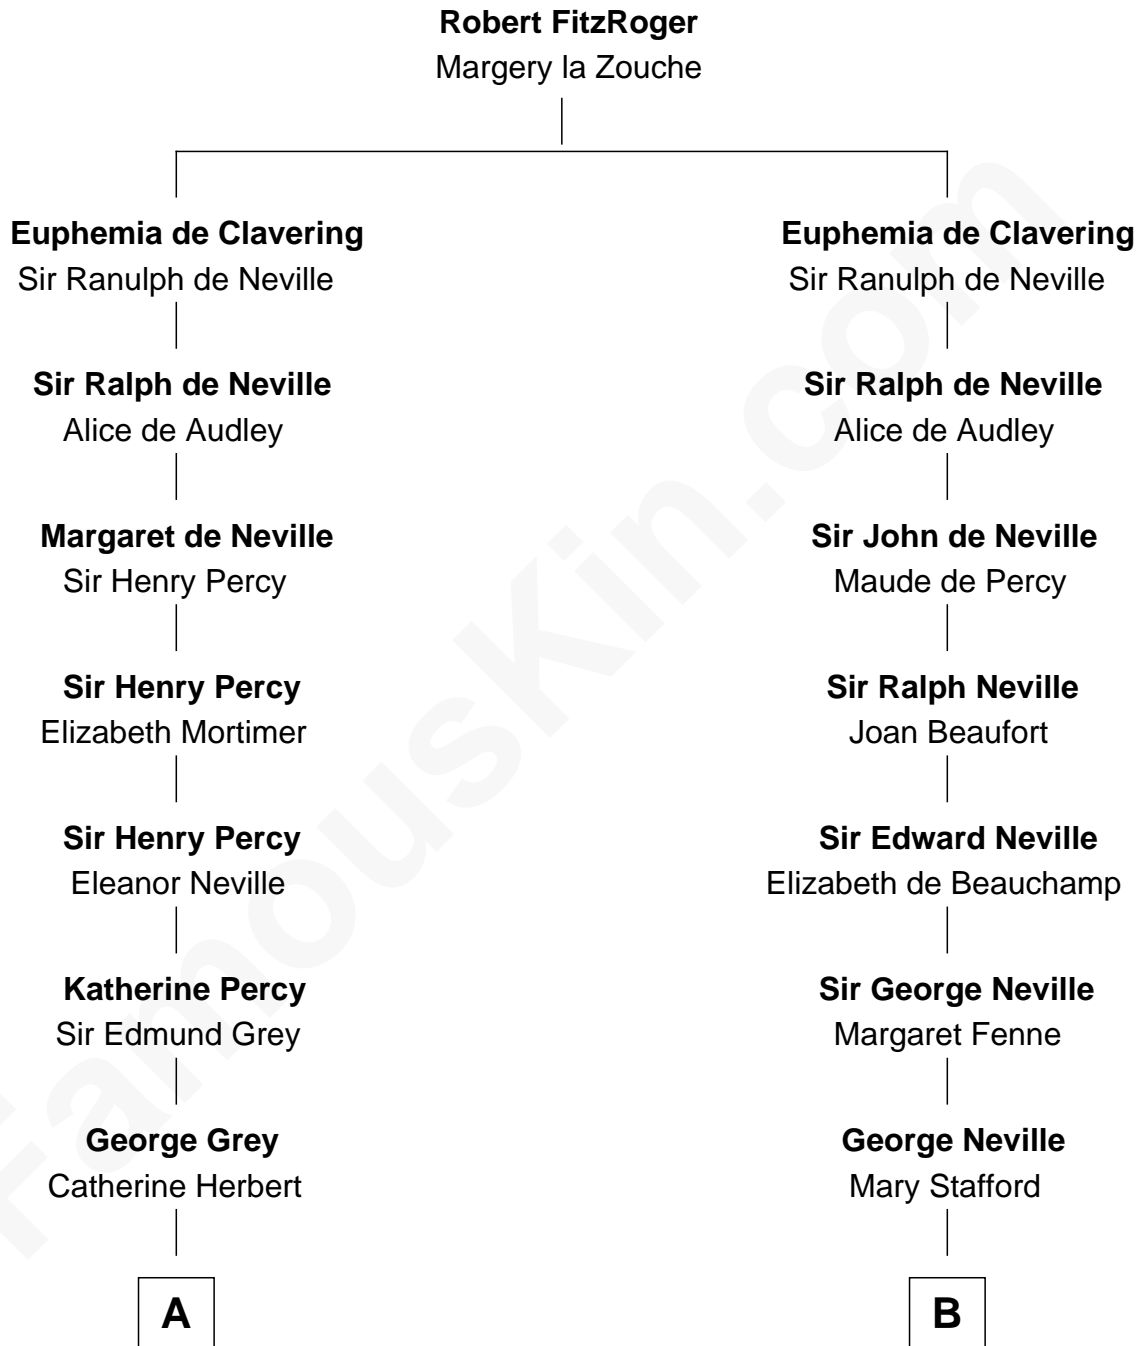

FamousKin.com

Relationship Chart of

Camilla Parker Bowles

Queen Consort of the United Kingdom

14th cousin 7 times removed of

John Carroll

Founder of Georgetown University

C

William Coutts Keppel

Sophia Mary McNab

George Keppel

Alice Frederica Edmonstone

Sonia Rosemary Keppel

Roland Calvert Cubitt

Rosalind Maud Cubitt

Bruce Middleton Hope Shand