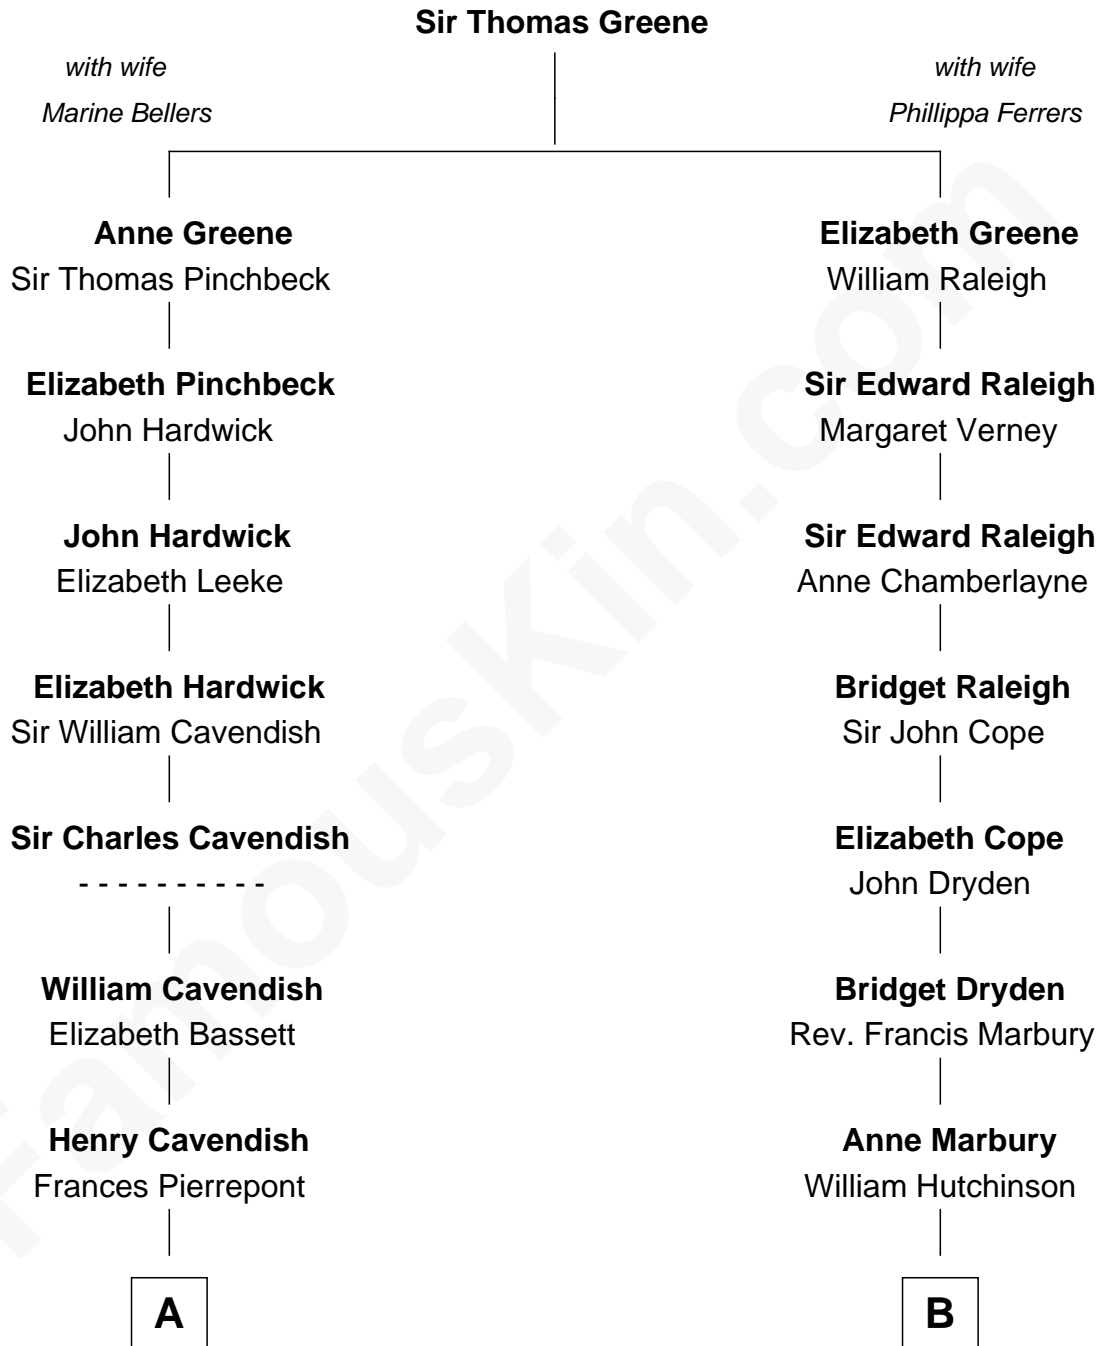

FamousKin.com

Relationship Chart of

Camilla Parker Bowles

Queen Consort of the United Kingdom

16th cousin 3 times removed of

Treat Williams

TV & Movie Actor

C