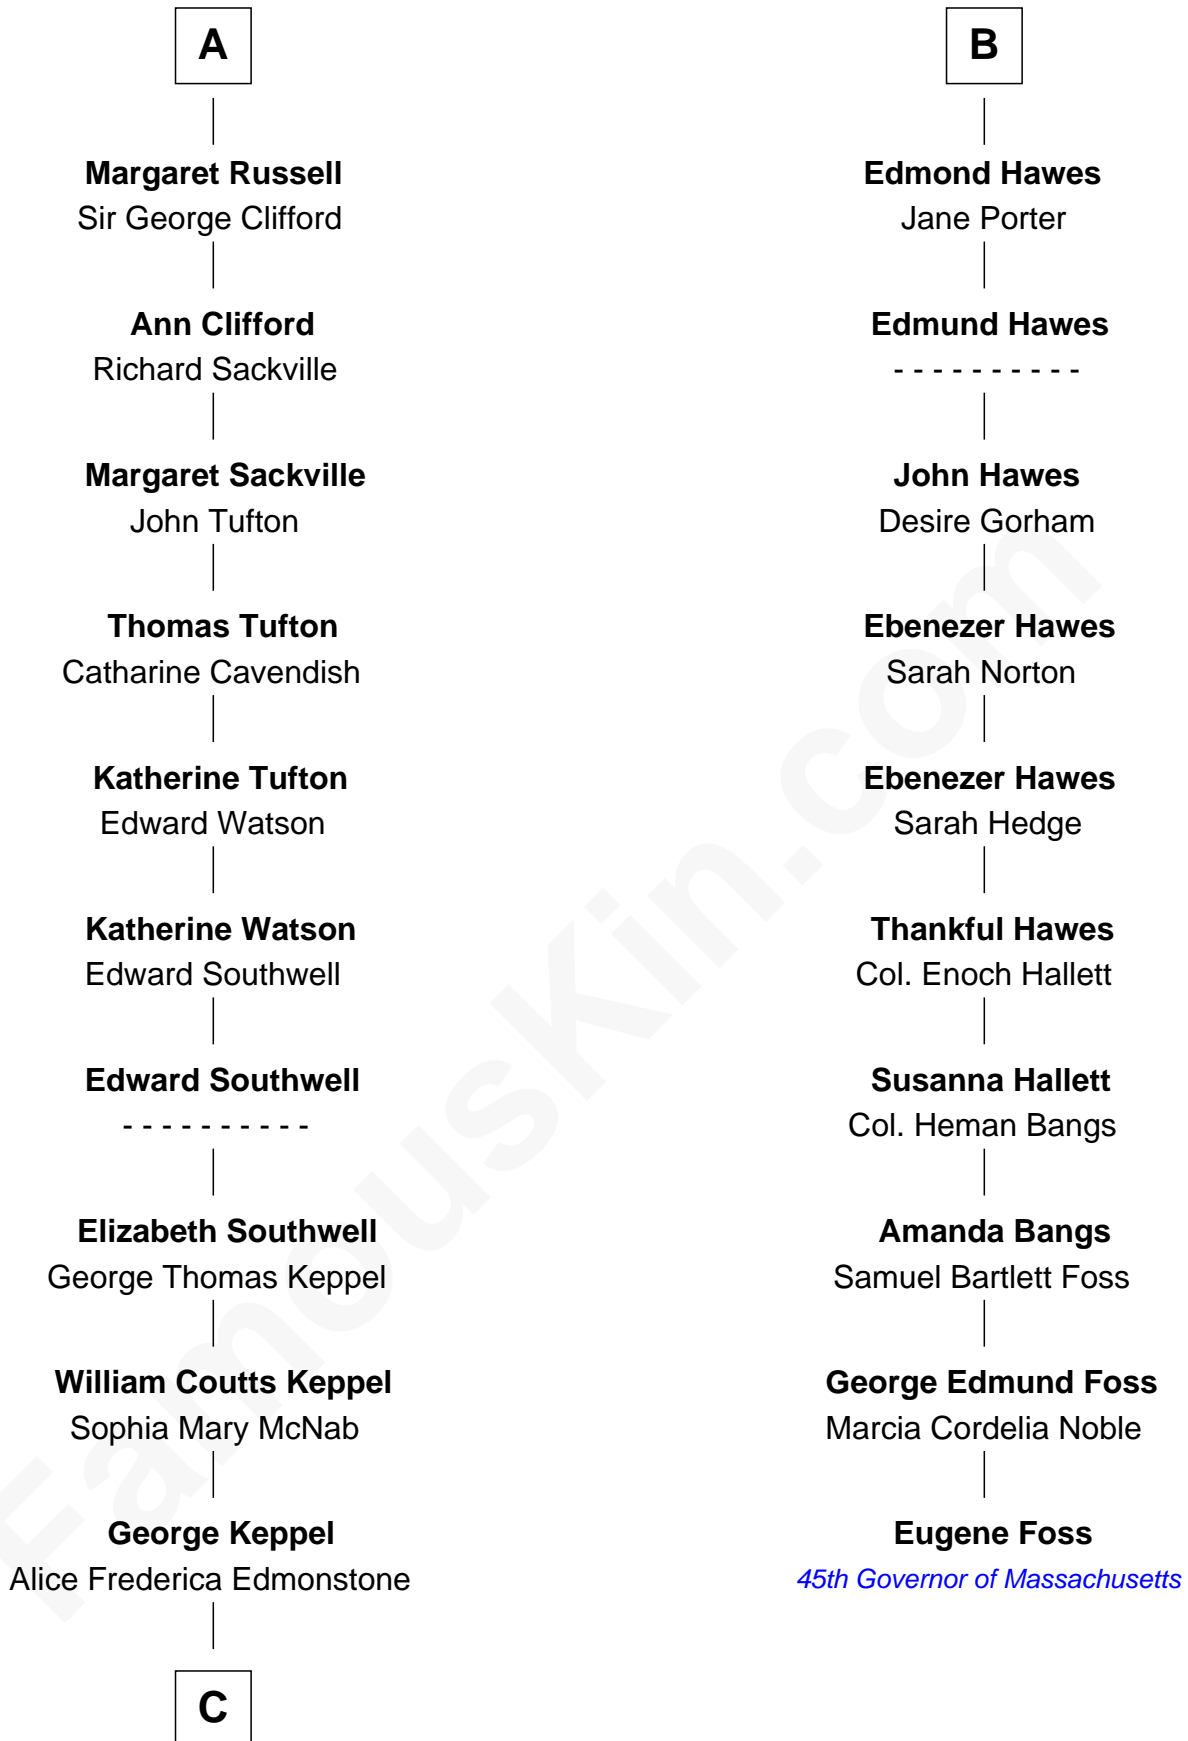

FamousKin.com

Relationship Chart of

Camilla Parker Bowles

Queen Consort of the United Kingdom

16th cousin 3 times removed of

Eugene Foss

45th Governor of Massachusetts

Sir John Howard

Alice de Bois

C

—
Sonia Rosemary Keppel

Roland Calvert Cubitt

—
Rosalind Maud Cubitt

Bruce Middleton Hope Shand

—
Camilla Parker Bowles

Queen Consort