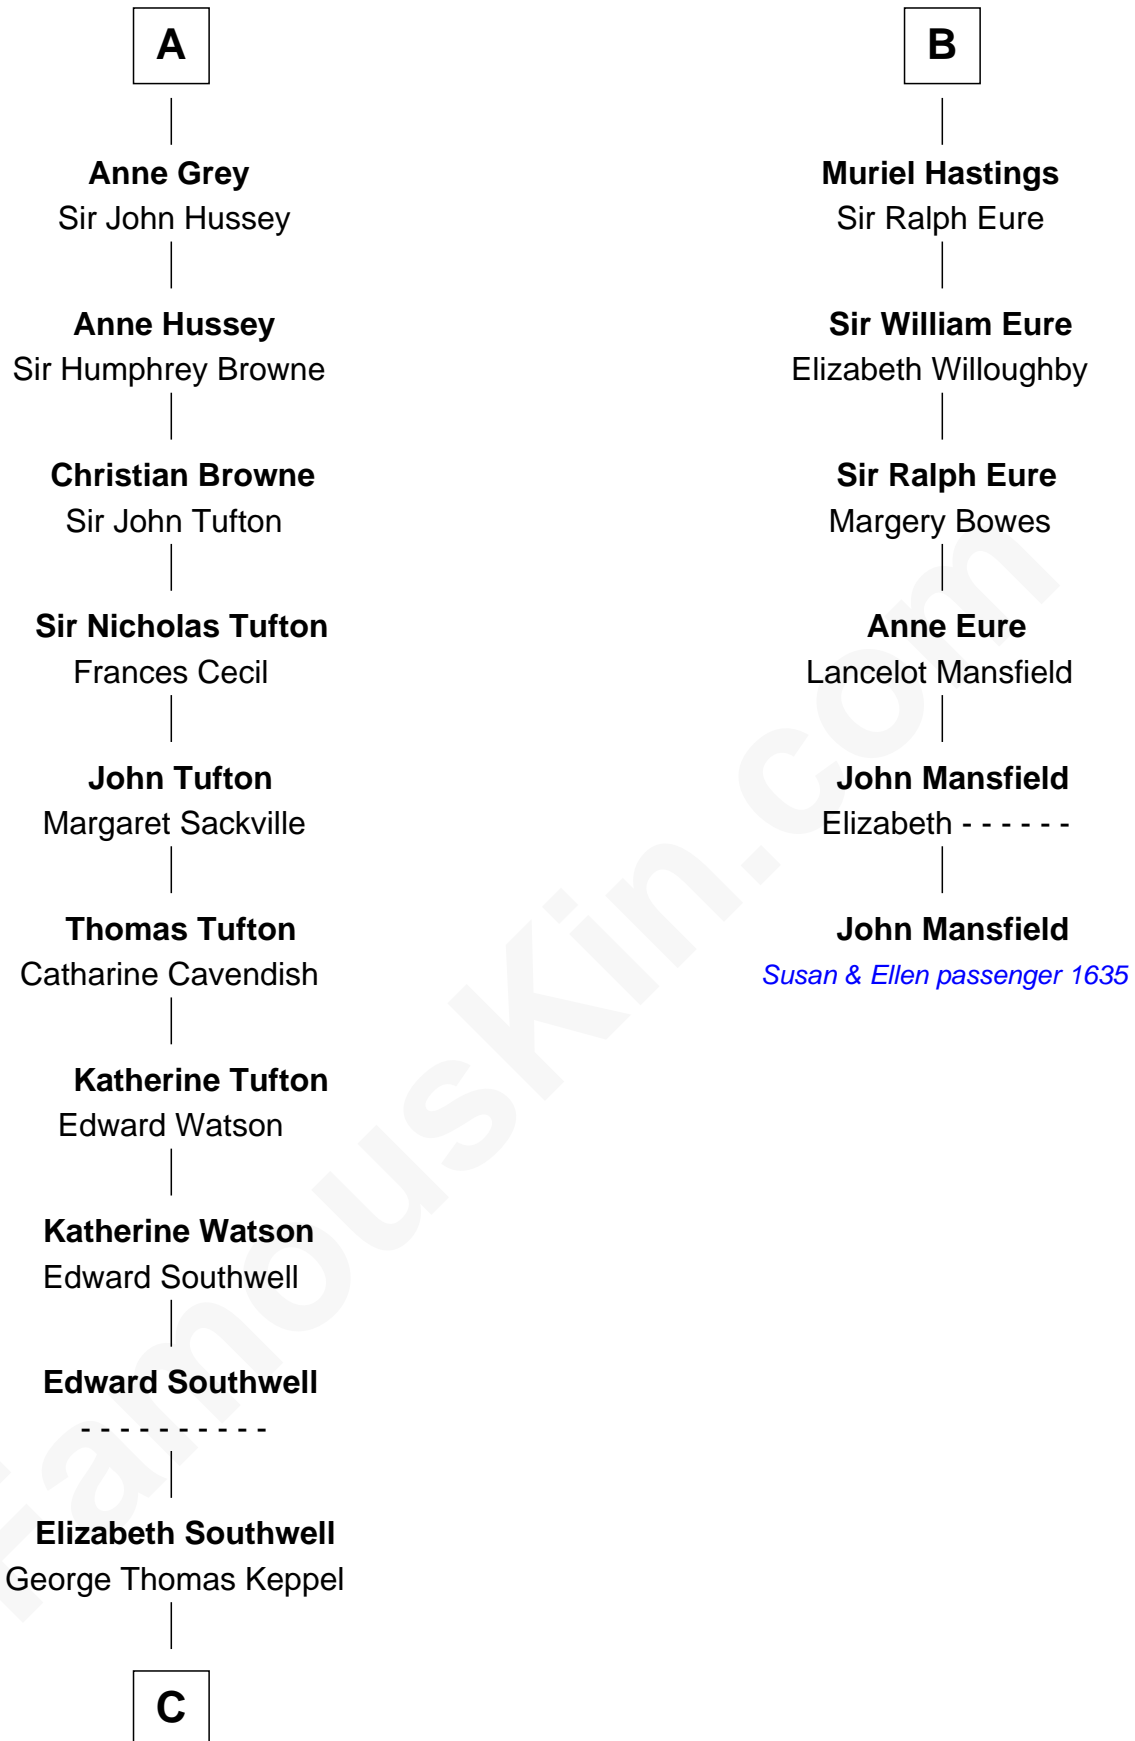

FamousKin.com

Relationship Chart of

Camilla Parker Bowles

Queen Consort of the United Kingdom

12th cousin 9 times removed of

John Mansfield

(c1601 - 1674) Susan & Ellen passenger 1635

Nicholas de Stafford