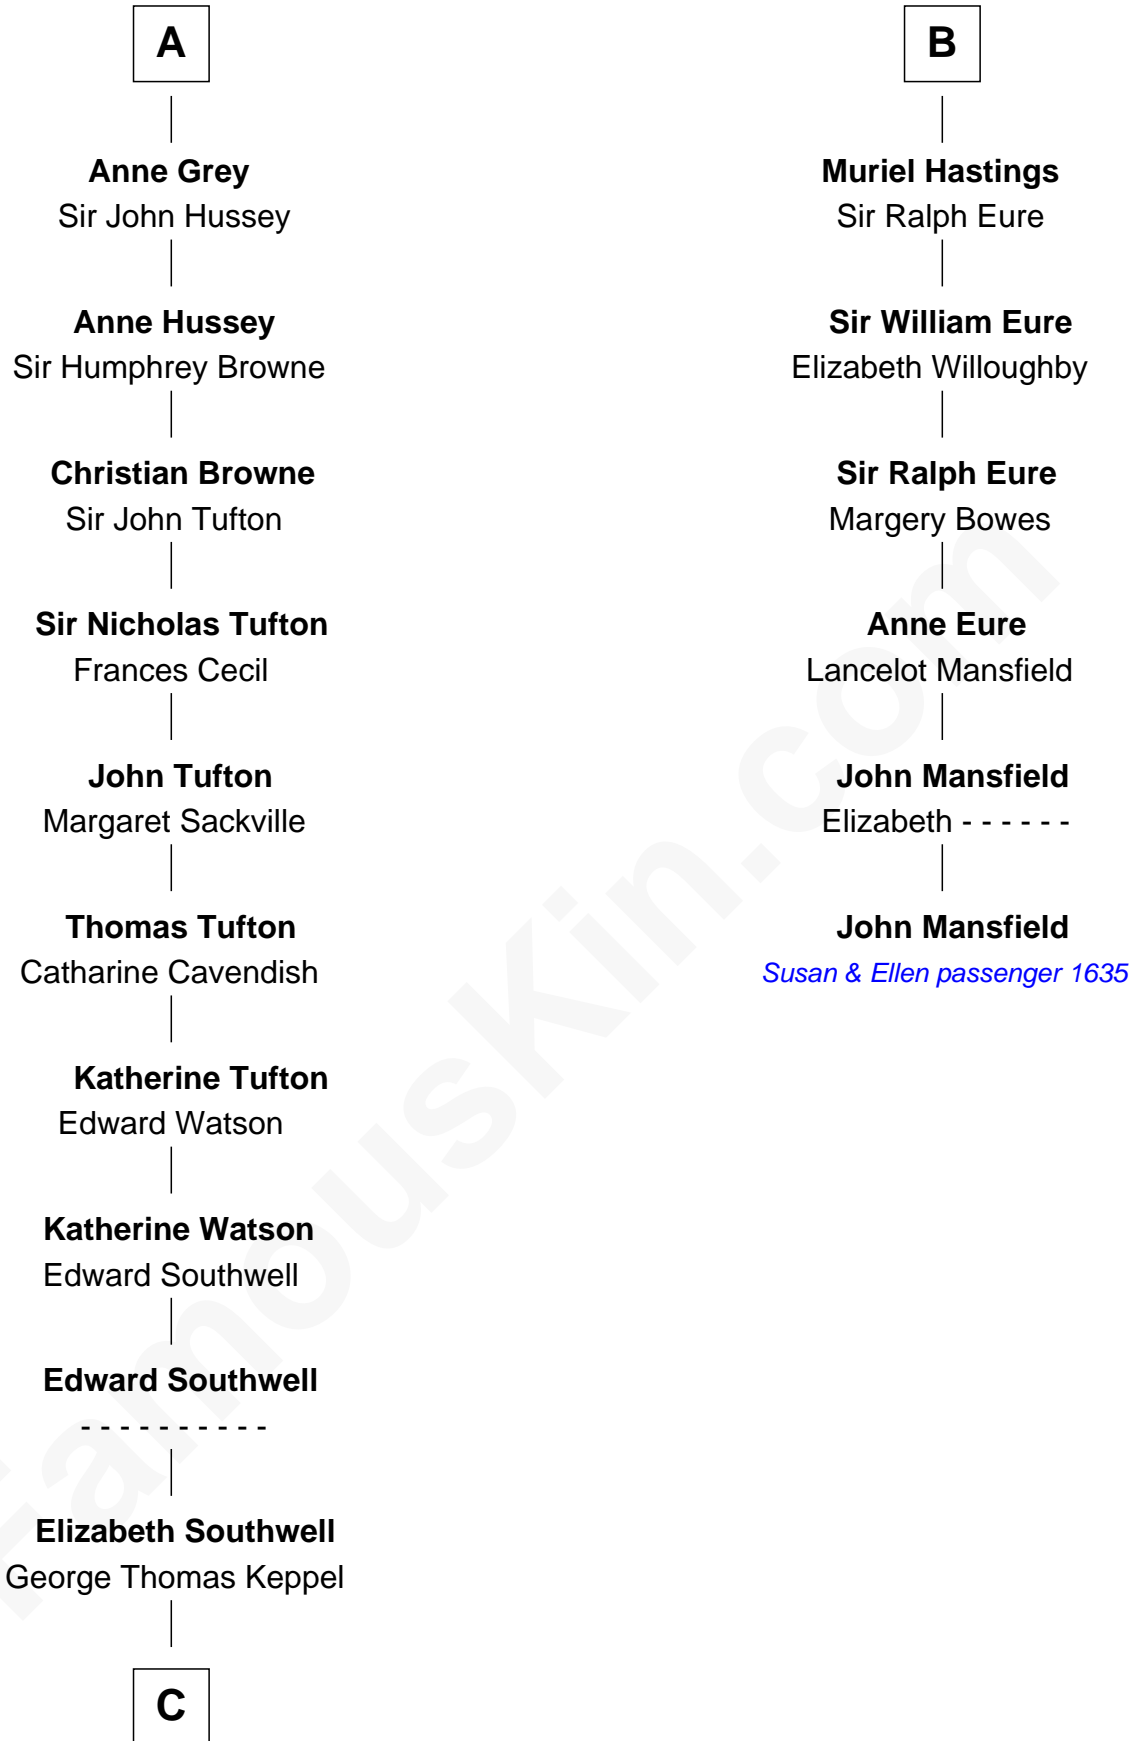

## Relationship Chart of

### Camilla Parker Bowles

Queen Consort of the United Kingdom

12th cousin 9 times removed of

**John Mansfield**

(c1601 - 1674) Susan & Ellen passenger 1635

**C**

William Coutts Keppel

Sophia Mary McNab