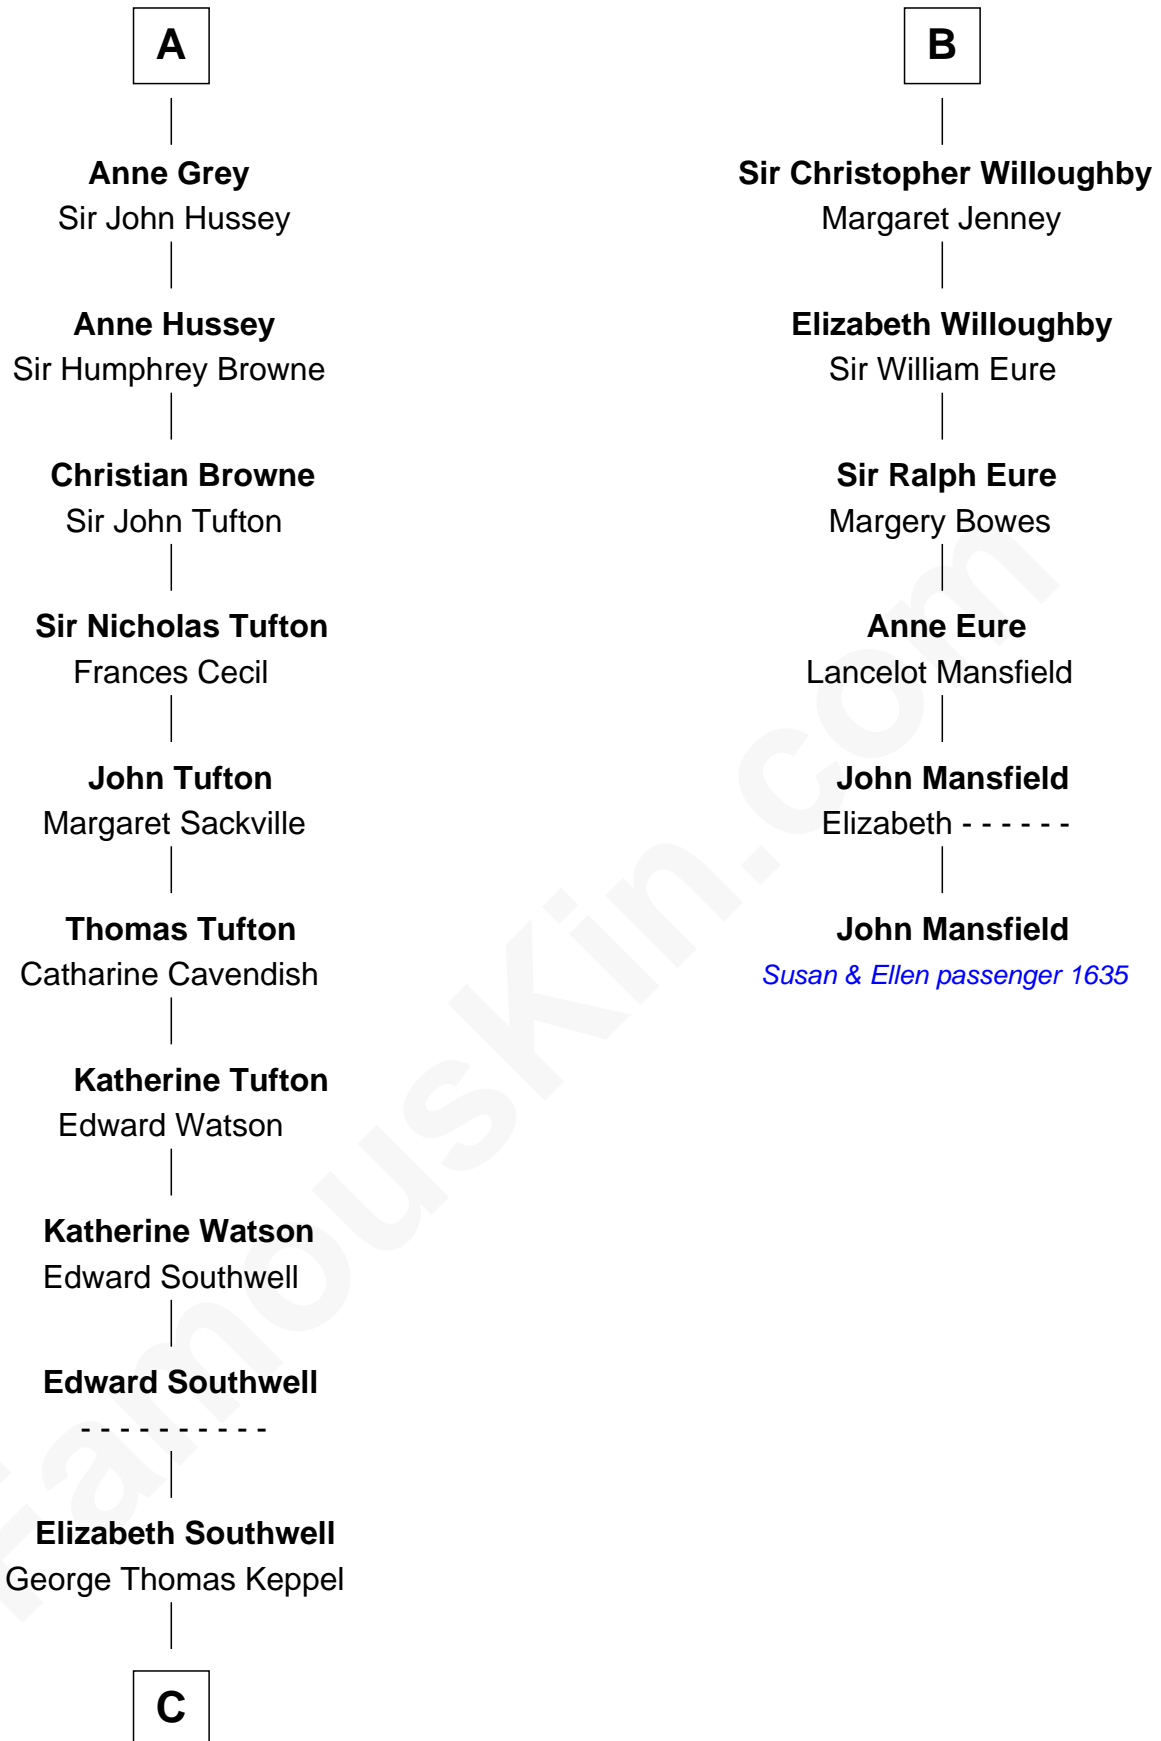

## Relationship Chart of

### Camilla Parker Bowles

Queen Consort of the United Kingdom

12th cousin 9 times removed of

**John Mansfield**

(c1601 - 1674) Susan & Ellen passenger 1635

**Edmund Plantagenet**

Blanche of Artois

**C**

**William Coutts Keppel**

Sophia Mary McNab

**George Keppel**

Alice Frederica Edmonstone

**Sonia Rosemary Keppel**

Roland Calvert Cubitt

**Rosalind Maud Cubitt**

Bruce Middleton Hope Shand