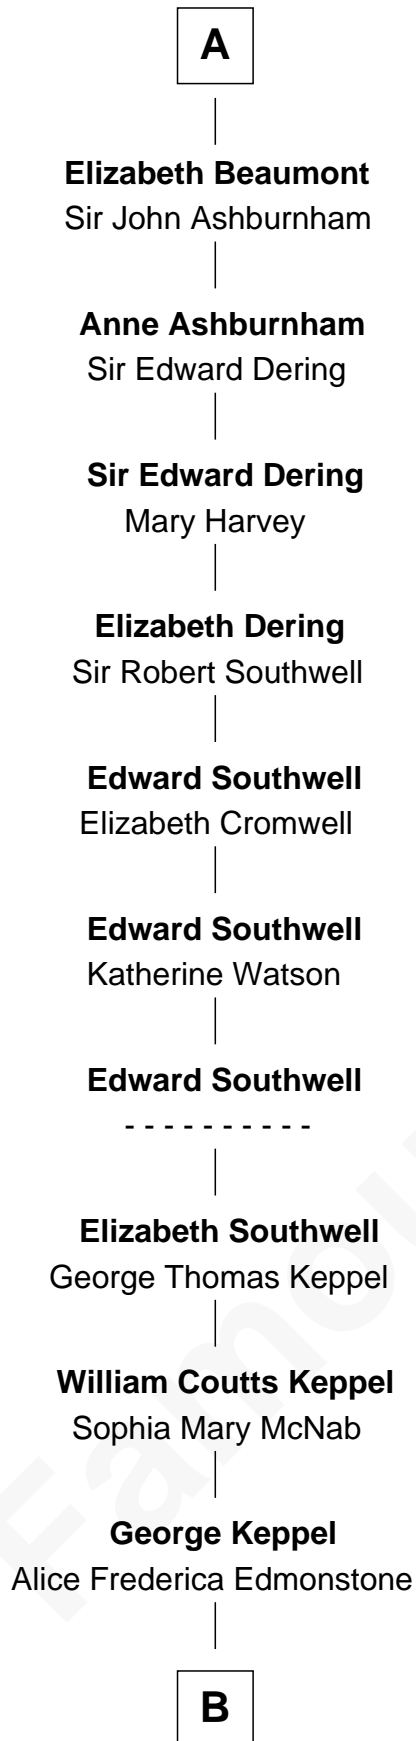

FamousKin.com

Relationship Chart of

Camilla Parker Bowles

Queen Consort of the United Kingdom

7th cousin 12 times removed of

John Mansfield

(c1601 - 1674) Susan & Ellen passenger 1635

Sir John de Greystoke

Mary Bassett

Richard Beaumont

Colette Clarke

Nicholas Beaumont

Anne Saunders

Sir Thomas Beaumont

Catherine Farnham

A

Eleanor Greystoke

Sir Ralph Eure

Sir William Eure

Margaret Constable

Sir Ralph Eure

Muriel Hastings

Sir William Eure

Elizabeth Willoughby

Sir Ralph Eure

Margery Bowes

Anne Eure

Lancelot Mansfield

John Mansfield

Elizabeth - - - - -

John Mansfield

Susan & Ellen passenger 1635