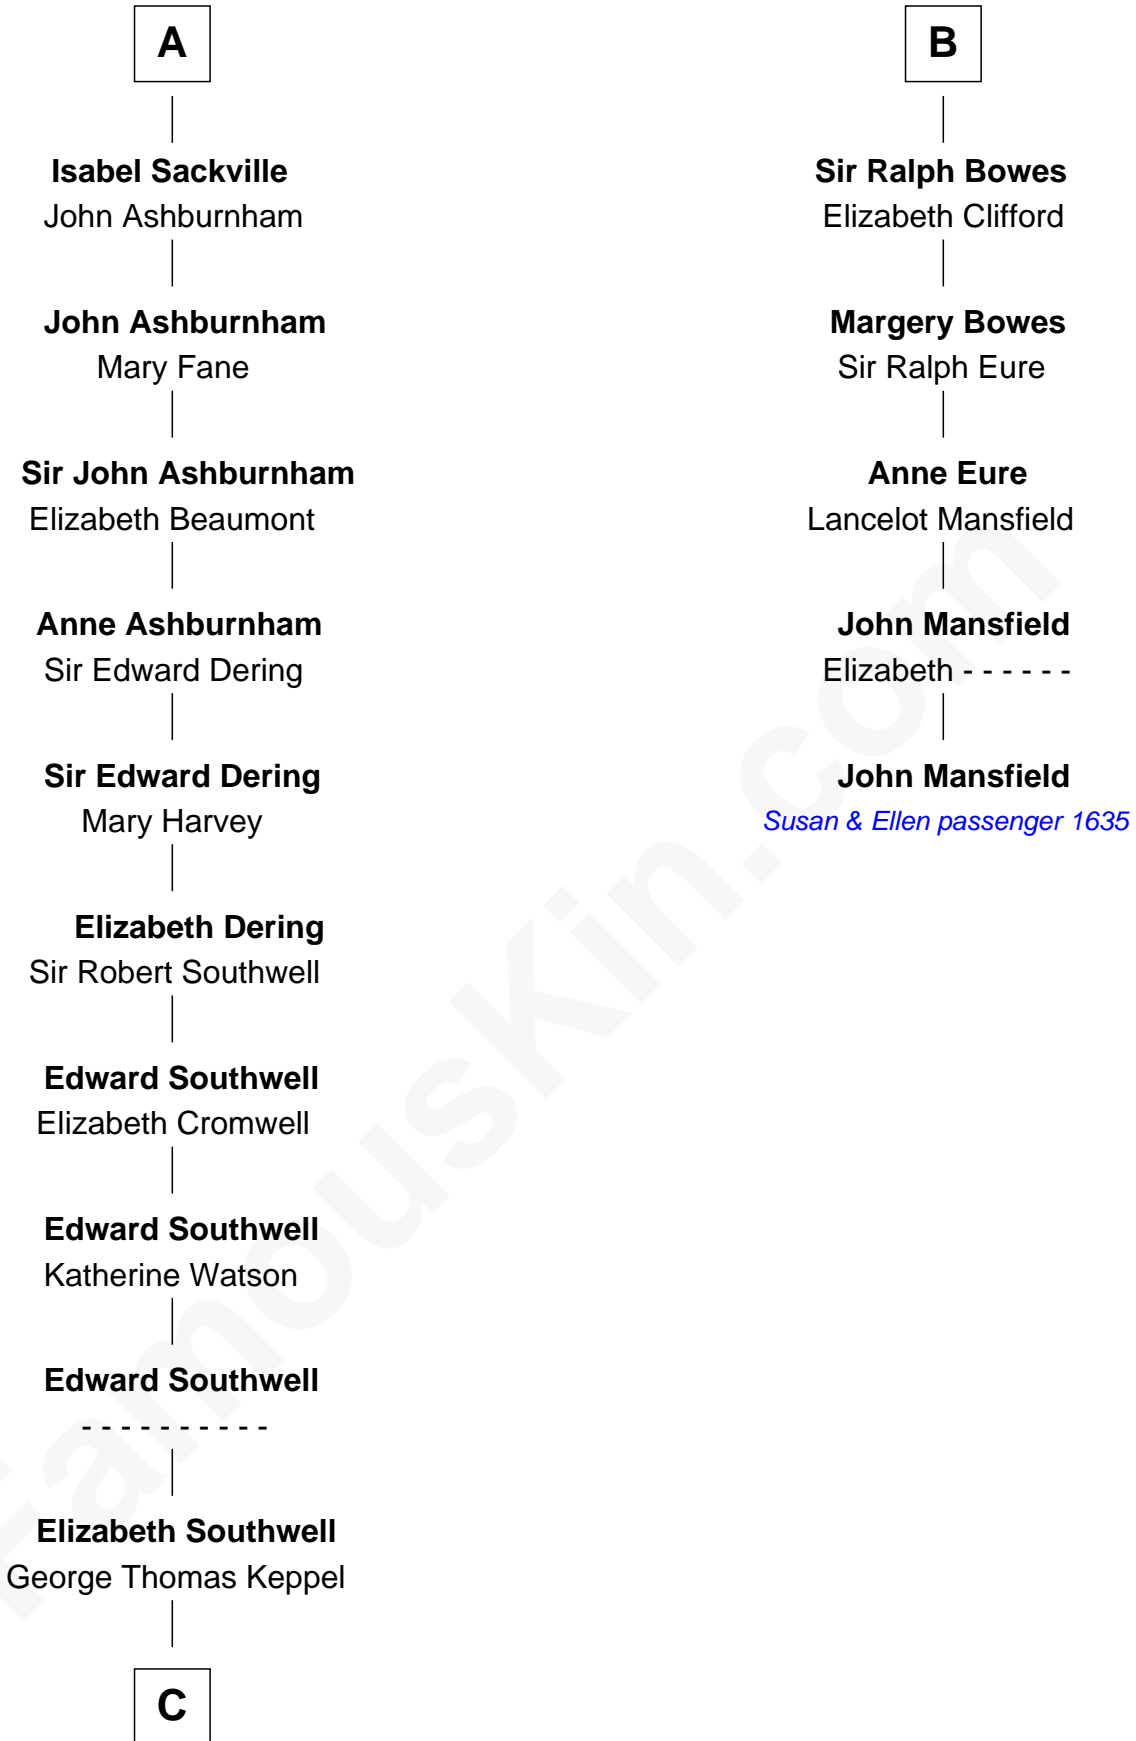

## Relationship Chart of

### Camilla Parker Bowles

Queen Consort of the United Kingdom

11th cousin 10 times removed of

**John Mansfield**

(c1601 - 1674) Susan & Ellen passenger 1635

**C**

William Coutts Keppel

Sophia Mary McNab