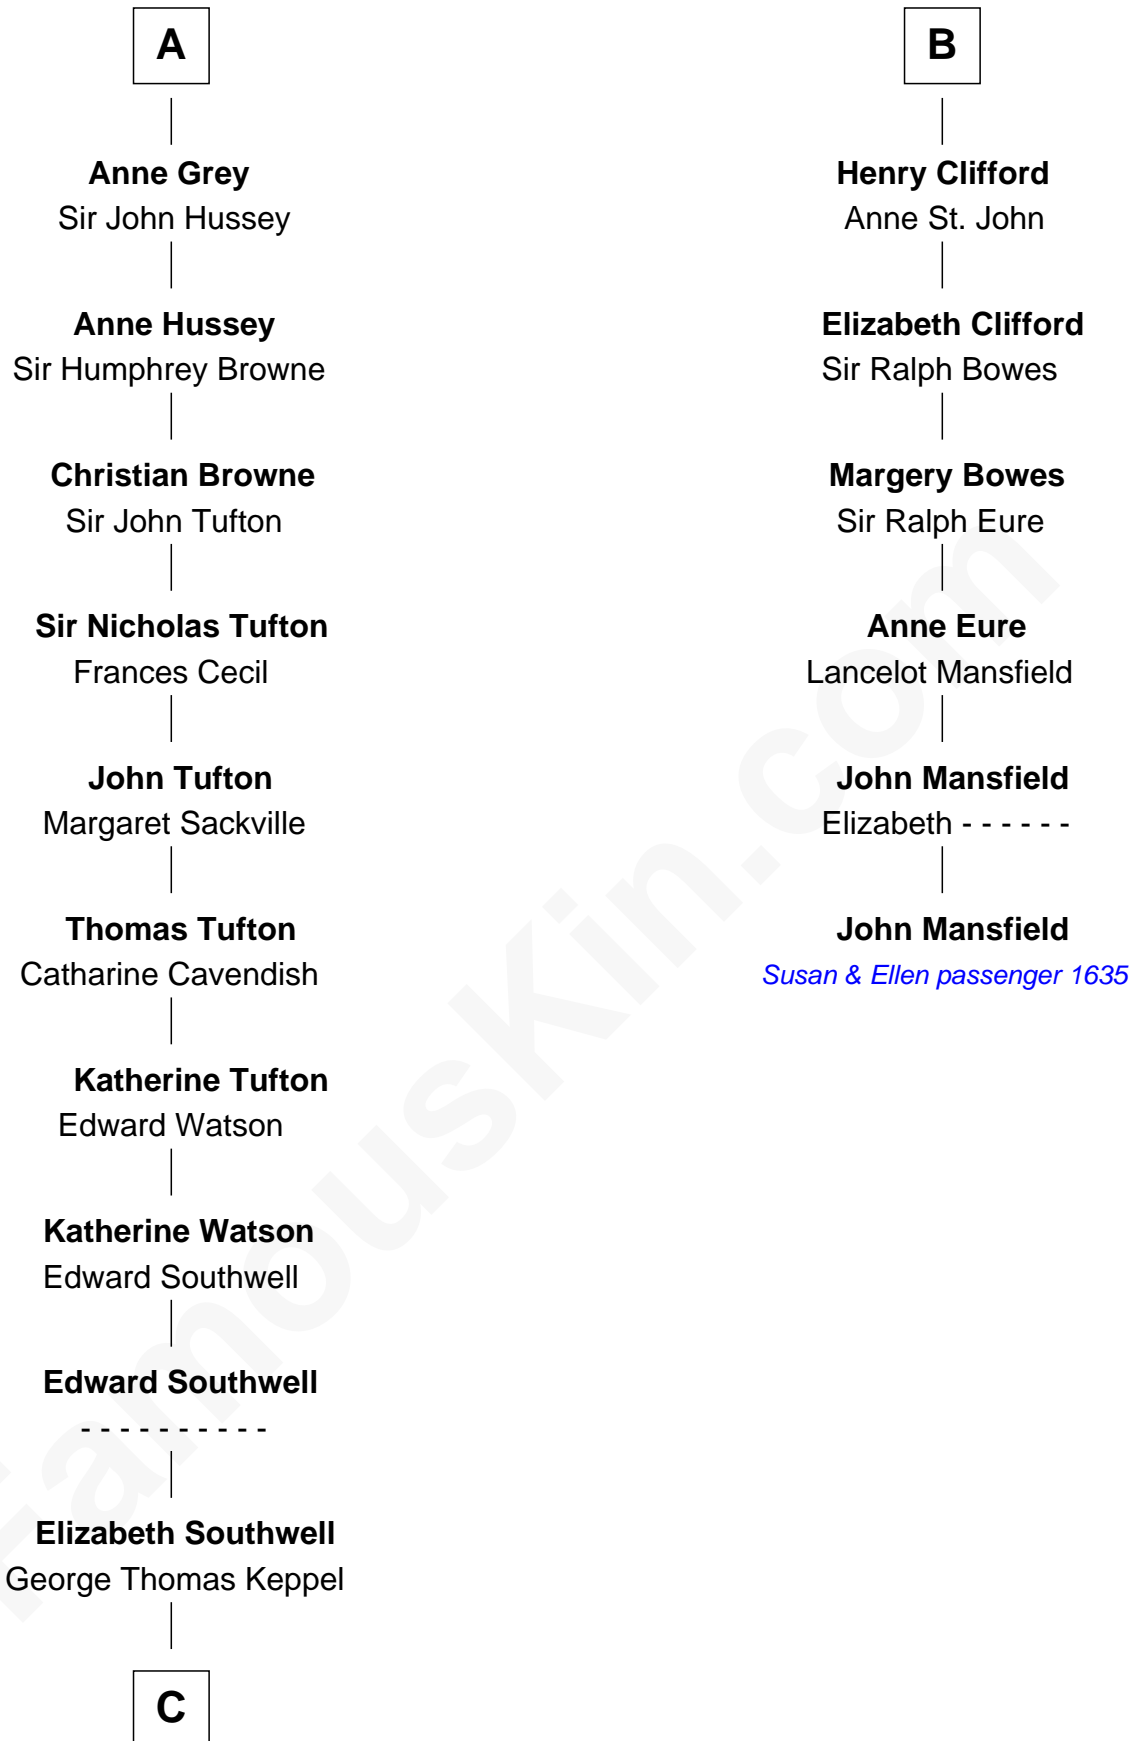

FamousKin.com

Relationship Chart of

Camilla Parker Bowles

Queen Consort of the United Kingdom

12th cousin 9 times removed of

John Mansfield

(c1601 - 1674) Susan & Ellen passenger 1635

Sir William de Grandison

Sir Henry Percy

Sir Henry Percy

Eleanor Neville

Katherine Percy

Sir Edmund Grey

George Grey

Catherine Herbert

A

Katherine de Grandison

William de Montagu

Philippa de Montagu

Sir Roger de Mortimer

Edmund Mortimer

Philippa Plantagenet

Elizabeth Mortimer

Sir Henry Percy

Elizabeth Percy

Sir John Clifford

Thomas Clifford

Joan Dacre

John Clifford

Margaret Bromflete

B

C