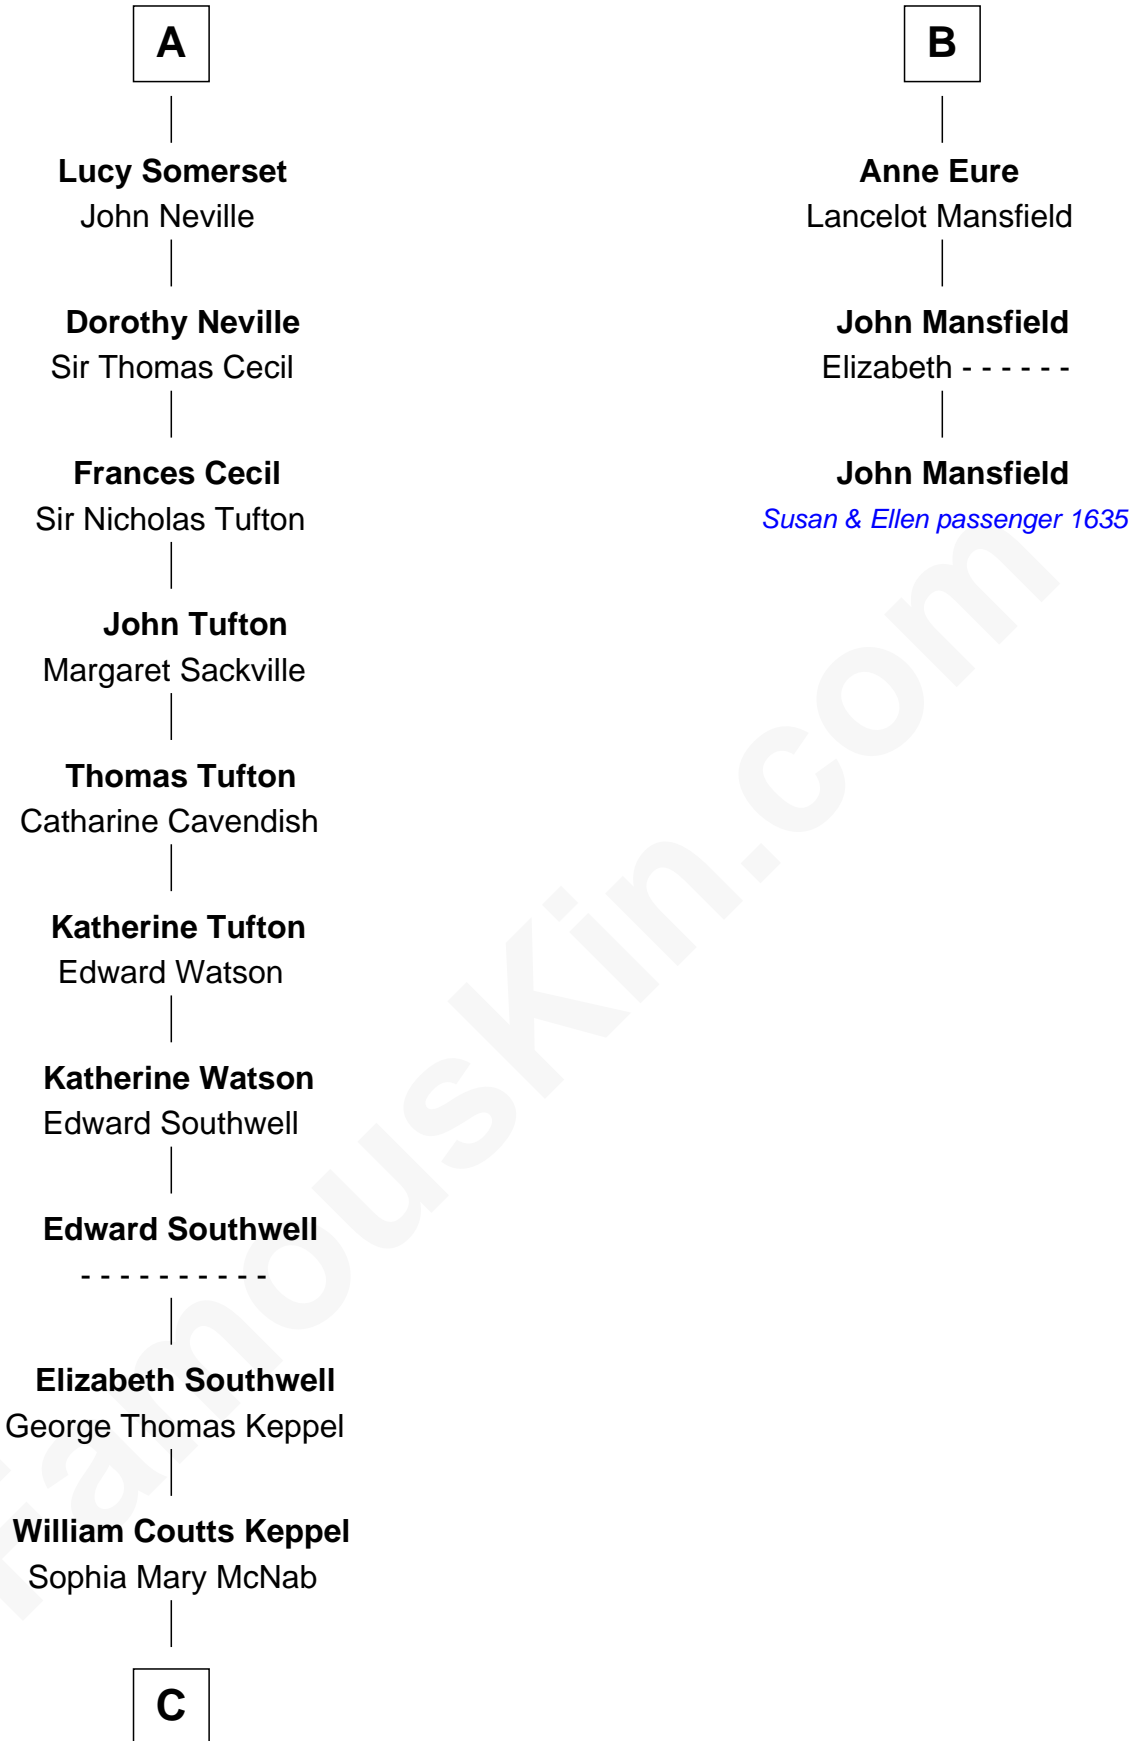

FamousKin.com

Relationship Chart of

Camilla Parker Bowles

Queen Consort of the United Kingdom

9th cousin 11 times removed of

John Mansfield

(c1601 - 1674) Susan & Ellen passenger 1635

C