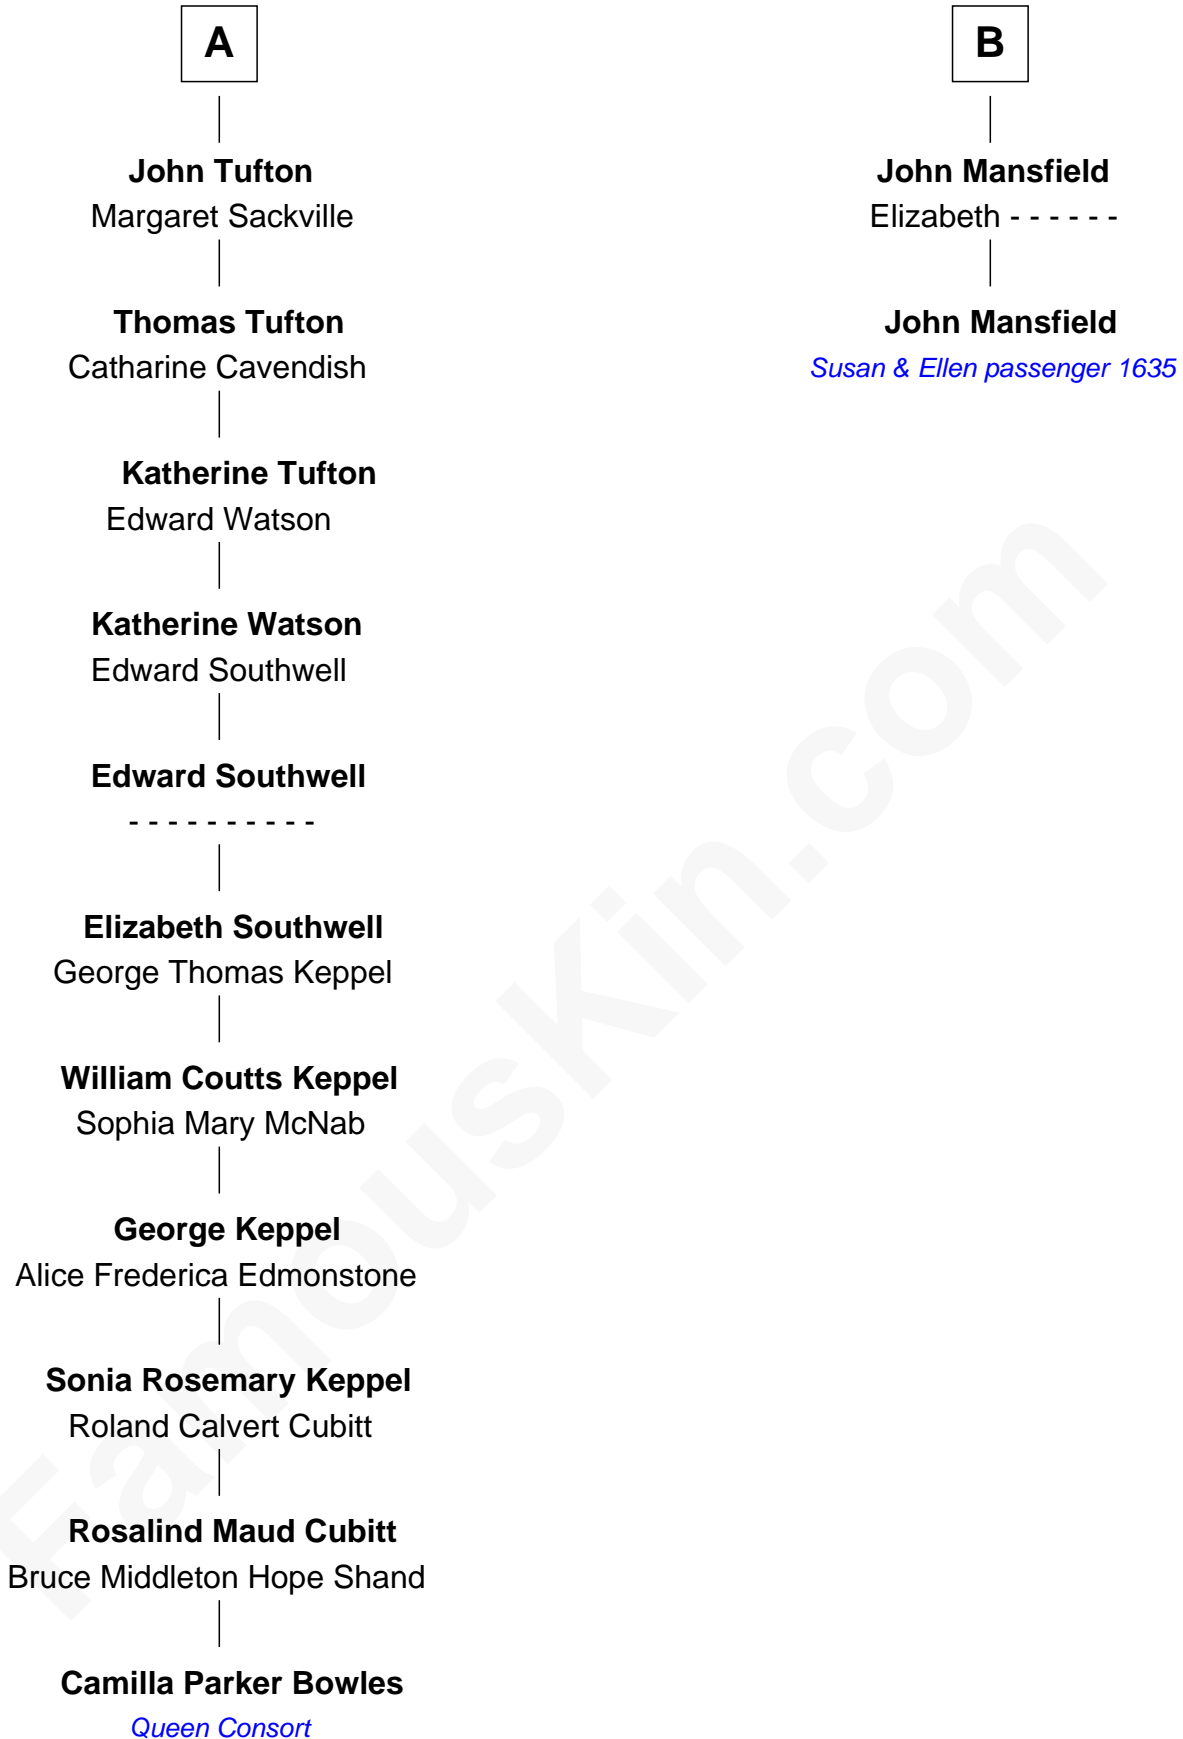

## Relationship Chart of

### Camilla Parker Bowles

Queen Consort of the United Kingdom

8th cousin 9 times removed of

**John Mansfield**

(c1601 - 1674) Susan & Ellen passenger 1635

Camilla Parker Bowles photo by [Agência Brasil](#) ([CC BY 3.0 BRAZIL](#))