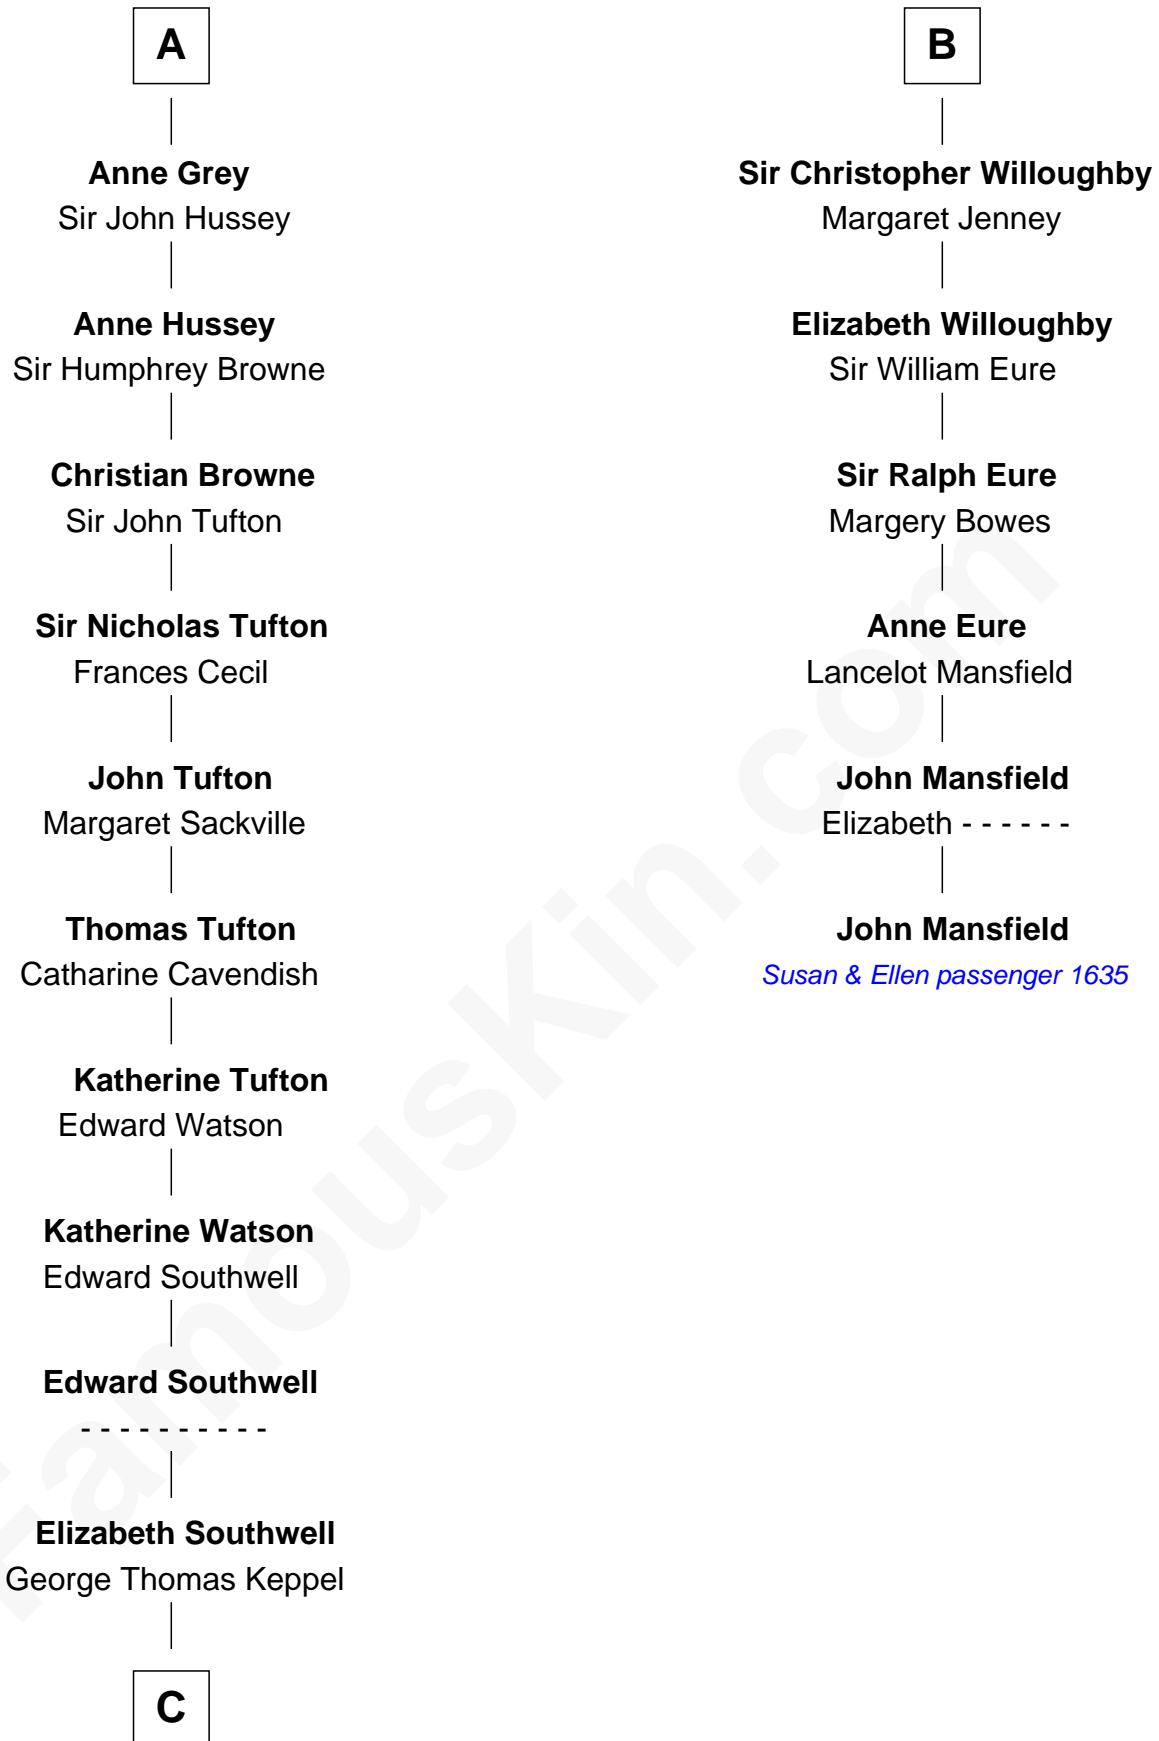

FamousKin.com

Relationship Chart of

Camilla Parker Bowles

Queen Consort of the United Kingdom

12th cousin 9 times removed of

John Mansfield

(c1601 - 1674) Susan & Ellen passenger 1635

John de Vaux