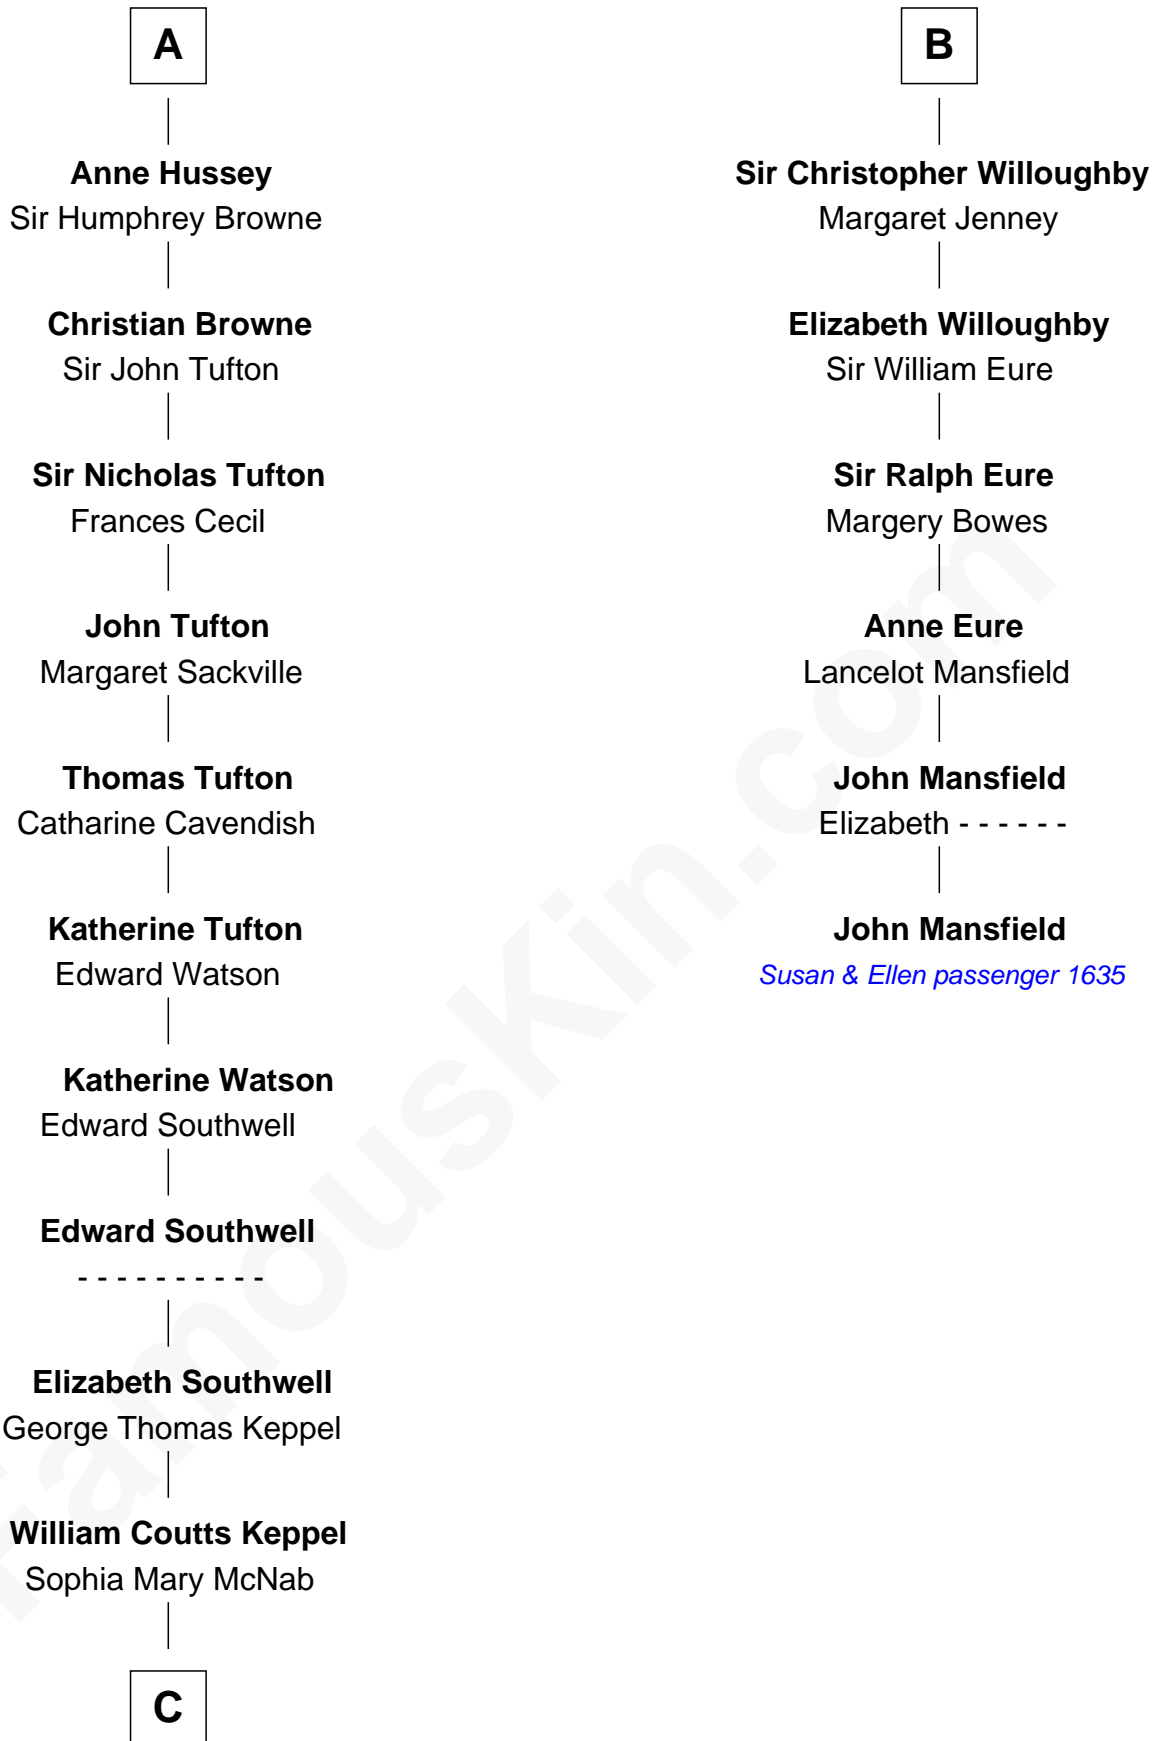

FamousKin.com

Relationship Chart of

Camilla Parker Bowles

Queen Consort of the United Kingdom

12th cousin 8 times removed of

John Mansfield

(c1601 - 1674) Susan & Ellen passenger 1635

C

—
George Keppel

Alice Frederica Edmonstone

—
Sonia Rosemary Keppel

Roland Calvert Cubitt

—
Rosalind Maud Cubitt

Bruce Middleton Hope Shand

—
Camilla Parker Bowles

Queen Consort

FamousKin.com