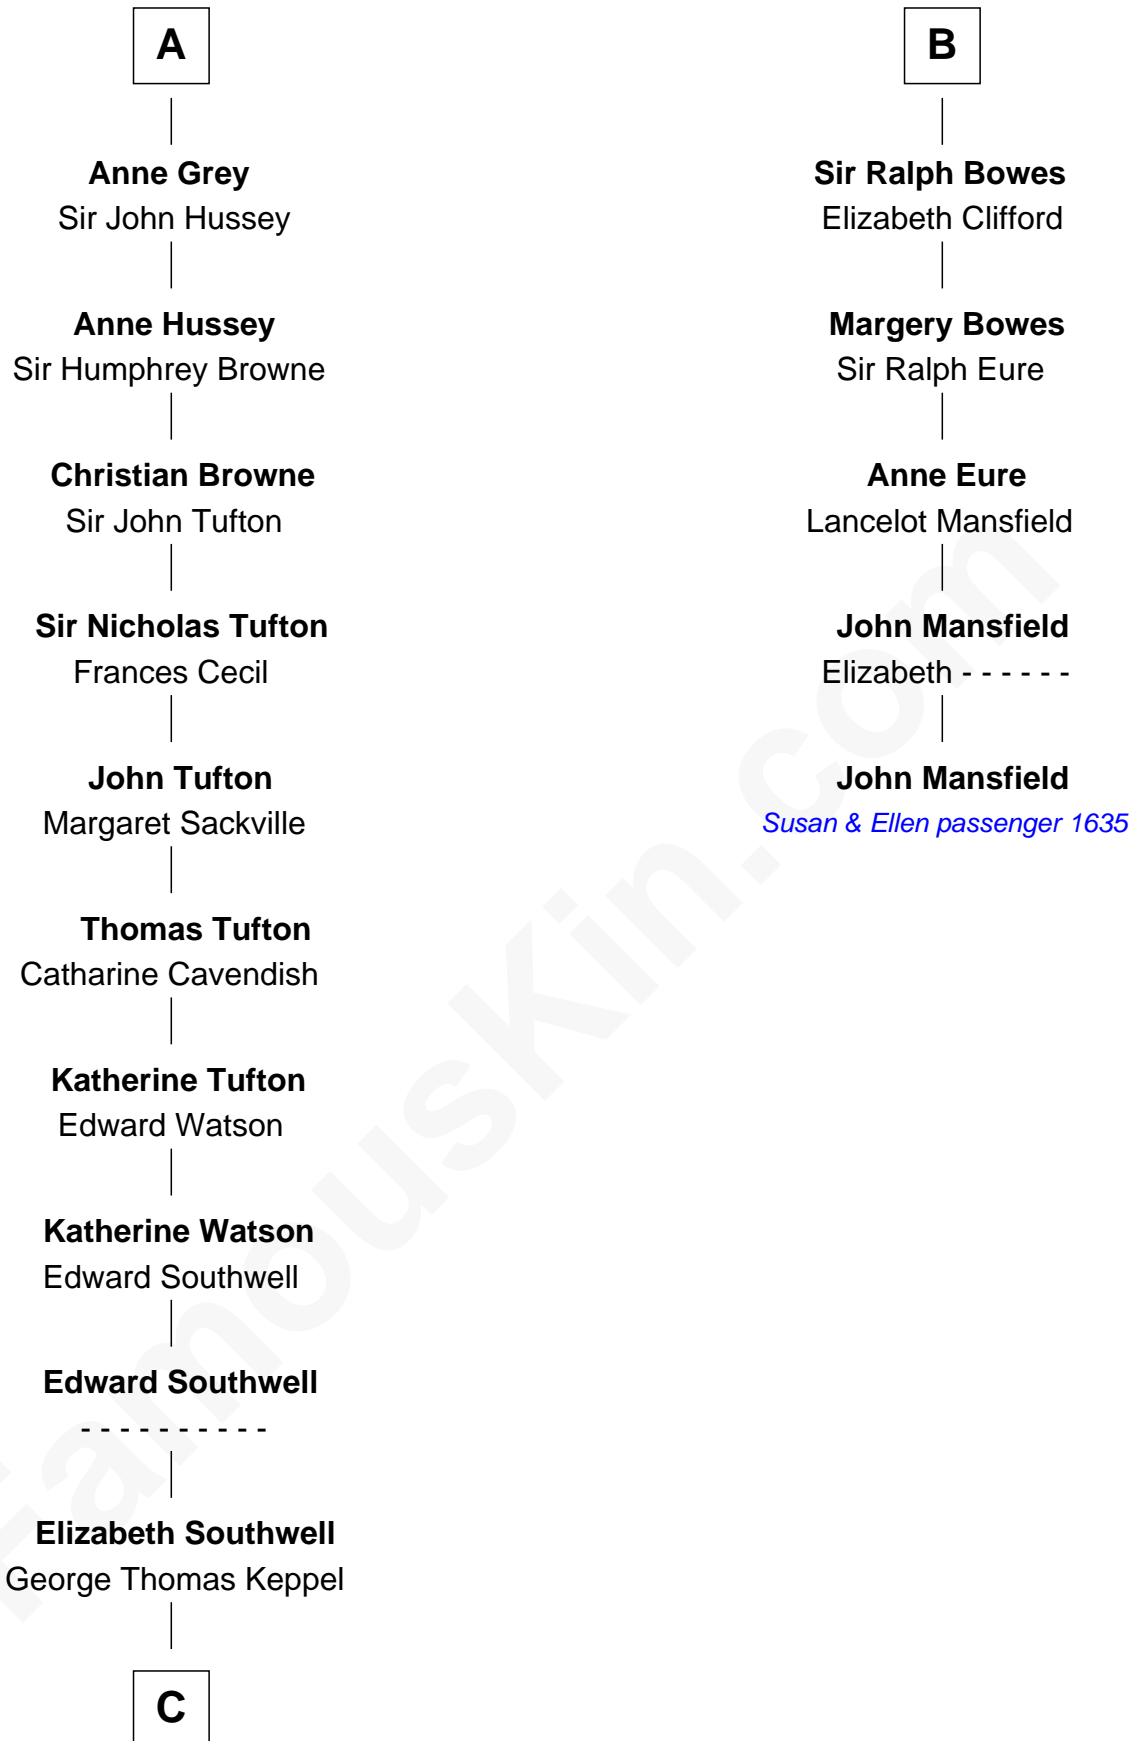

FamousKin.com

Relationship Chart of

Camilla Parker Bowles

Queen Consort of the United Kingdom

11th cousin 10 times removed of

John Mansfield

(c1601 - 1674) Susan & Ellen passenger 1635

Sir James de Audley

Elizabeth Mortimer

Sir Henry Percy

Eleanor Neville

Katherine Percy

Sir Edmund Grey

George Grey

Catherine Herbert

A

Joan de Greystoke

Sir William Bowes

Sir William Bowes

Maud FitzHugh

Sir Ralph Bowes

Margery Conyers

B

C