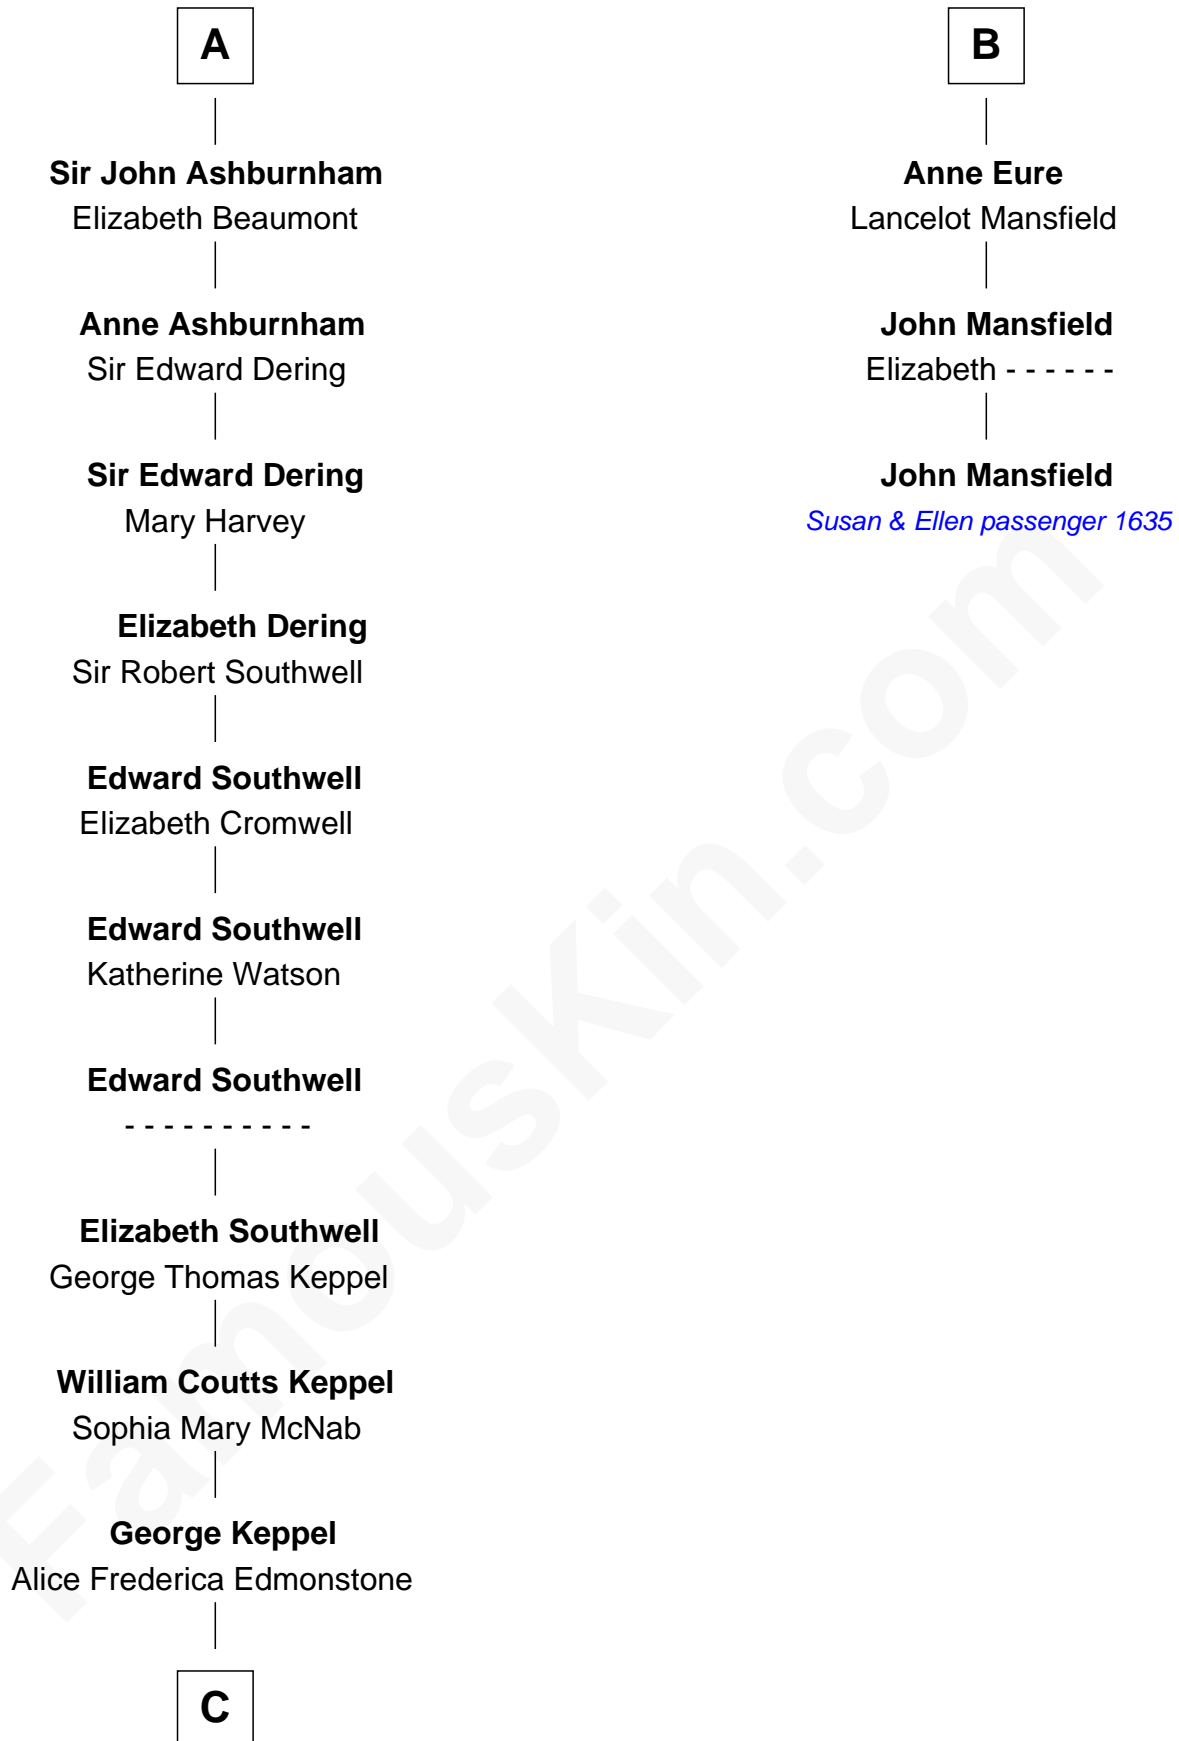

FamousKin.com

Relationship Chart of

Camilla Parker Bowles

Queen Consort of the United Kingdom

9th cousin 10 times removed of

John Mansfield

(c1601 - 1674) Susan & Ellen passenger 1635

C