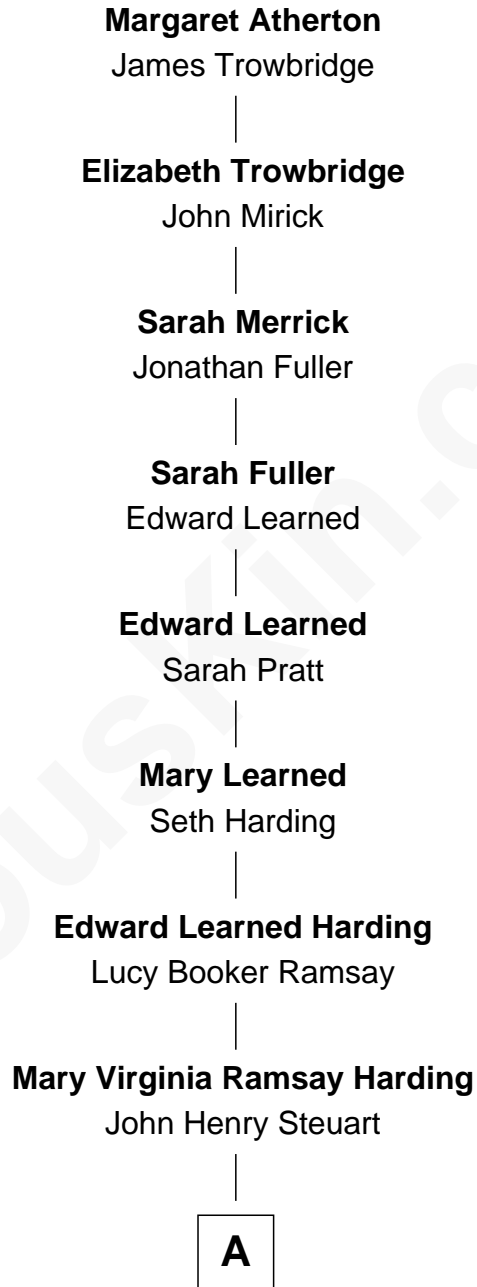

FamousKin.com
Relationship Chart of
Margaret Atherton
(1638 - 1672)

8th Great-grandmother of
King Lekë I
King of the Albanians

A

—
Gladys Virginia Steuart
Gyula Apponyi de Nagy Appony

—
Géraldine Apponyi de Nagy Appony
Zog I, King of Albania

—
King Leka I
King of the Albanians