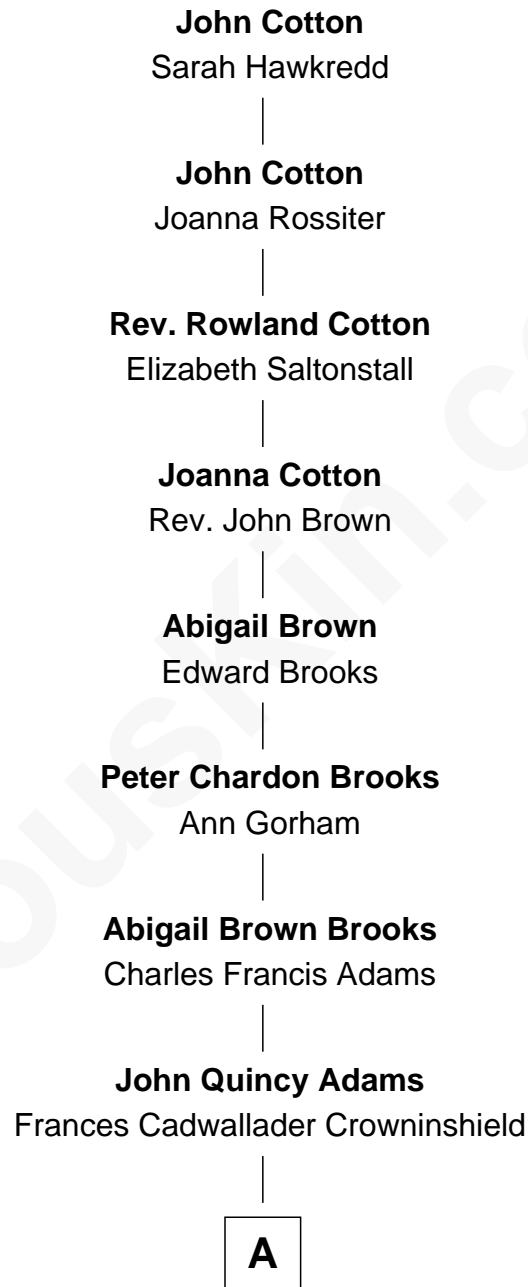

FamousKin.com Relationship Chart of

John Cotton

(c1585 - 1652) *Great Migration Immigrant 1633*

8th Great-grandfather of

John Adams Morgan

1952 Olympic Sailing Gold Medalist

A

—
Charles Francis Adams

Frances Lovering

—
Catherine Frances Lovering Adams

Henry Sturgis Morgan

—
John Adams Morgan

Olympic Gold Medalist

FamousKin.com