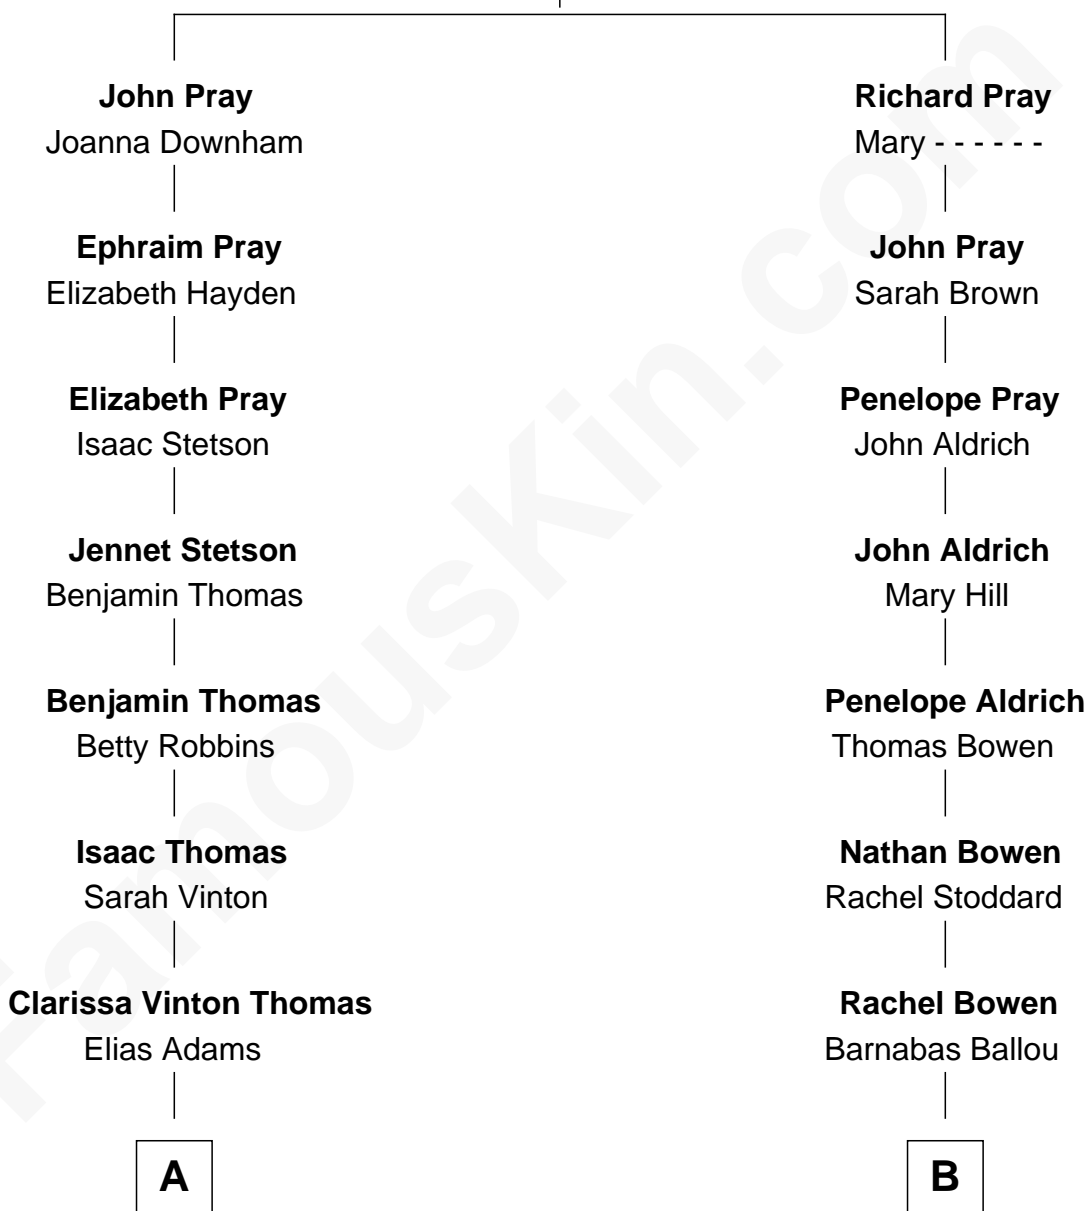

FamousKin.com Relationship Chart of

Raquel Welch

Movie Actress

10th cousin 3 times removed of

Brandon Routh

TV and Movie Actor

Quinton Pray

Joan - - - - -

A

Joseph Warren Adams

Josephine H. Merrill

Clara Louise Adams

Emery Stanford Hall

Josephine Sarah Hall

Armando Carlos Tejada

Raquel Welch

aka Raquel Welch

B

Silas Warren Ballou

Mary Jane Smith

Alfred Emenzo Ballou

Adella Mary Leigh

Viola Adelphia Ballou

Daniel Ephraim Brown