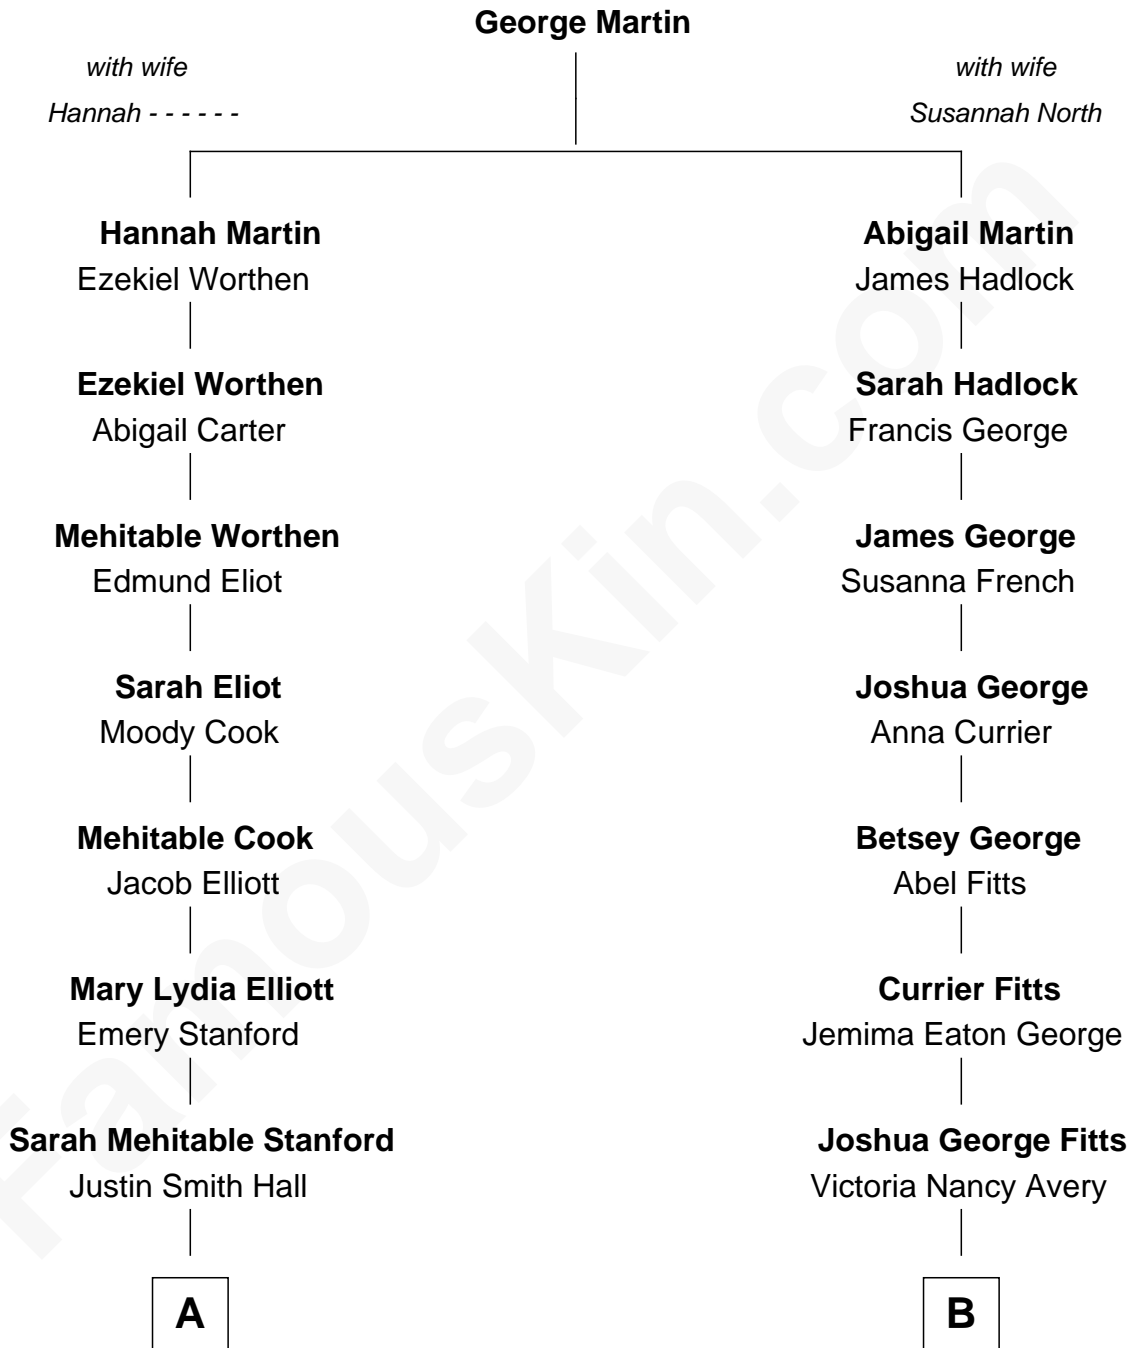

FamousKin.com Relationship Chart of

Raquel Welch

Movie Actress

9th cousin 1 time removed of

Mickey Rourke

Movie Actor

A

Emery Stanford Hall
Clara Louise Adams

Josephine Sarah Hall
Armando Carlos Tejada

Raquel Welch
aka Raquel Welch

B

Maud Alice Fitts
Joseph Clinton Carleton

Hazel May Carleton
Leonard Ernest Cameron

Annette Elizabeth Cameron
Philip Andrew Rourke

Mickey Rourke
Movie Actor