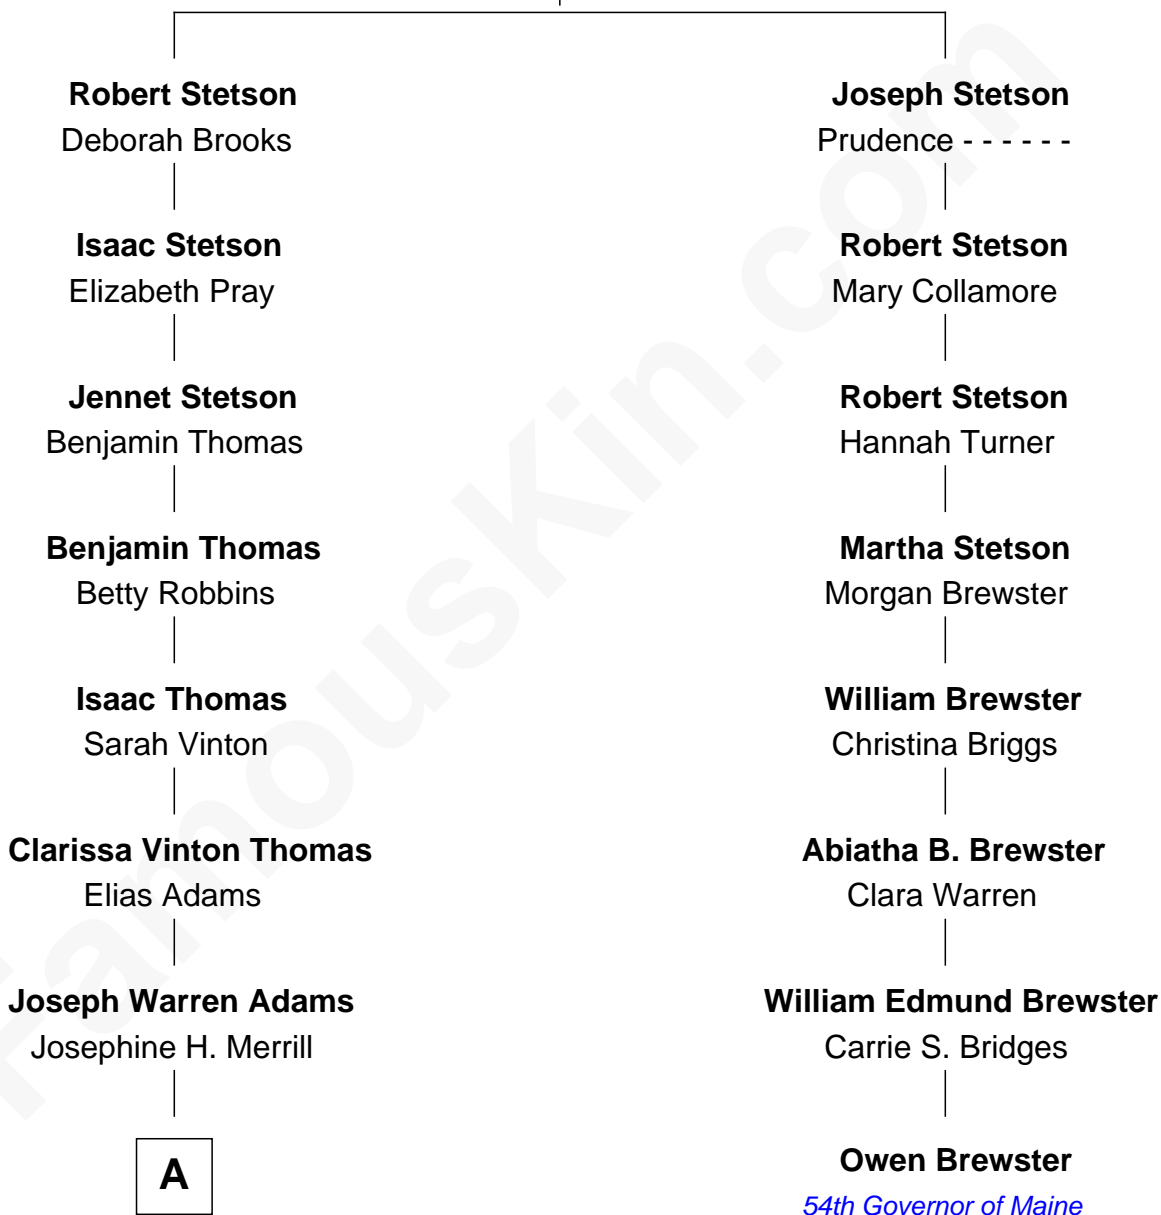

FamousKin.com Relationship Chart of

Raquel Welch

Movie Actress

7th cousin 2 times removed of

Owen Brewster

54th Governor of Maine

Cornet Robert Stetson

Honor - - - - -

A

—
Clara Louise Adams

Emery Stanford Hall

—
Josephine Sarah Hall

Armando Carlos Tejada

—
Raquel Welch

aka Raquel Welch