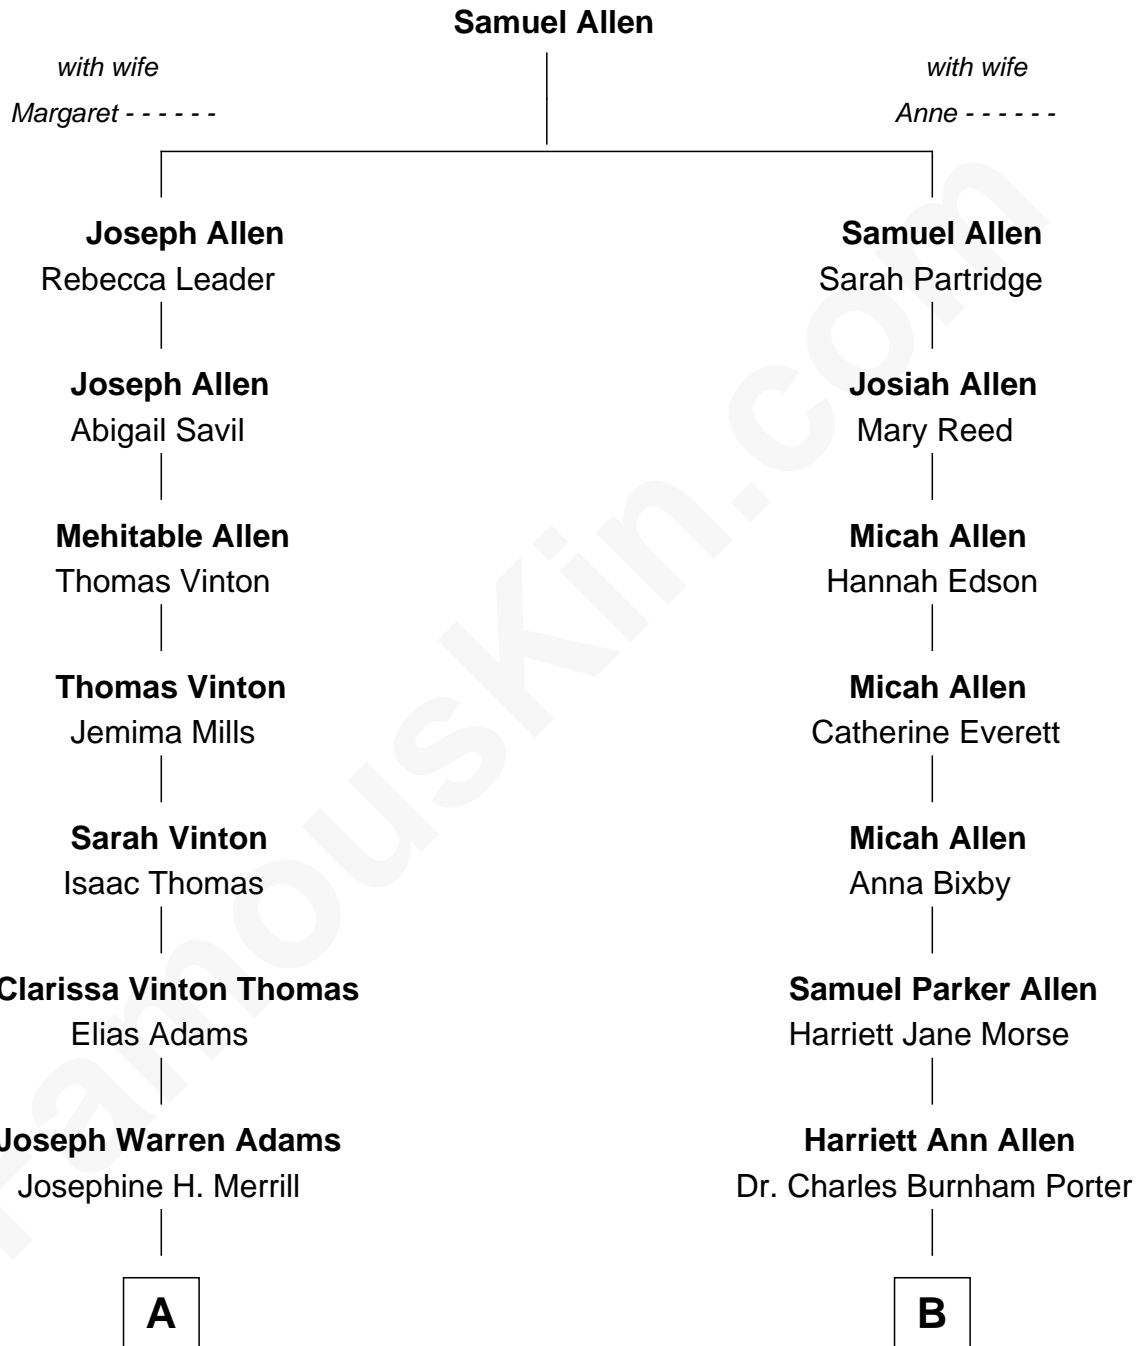

# FamousKin.com Relationship Chart of

**Raquel Welch**

*Movie Actress*

9th cousin of

**Story Musgrave**

*NASA Astronaut*

**A**

**Clara Louise Adams**

Emery Stanford Hall

**Josephine Sarah Hall**

Armando Carlos Tejada

**Raquel Welch**

*aka Raquel Welch*

**B**

**Edith Elise Porter**

Dr. Percy B. Musgrave

**Percy Musgrave**

Marguerite Swann

**Story Musgrave**

*NASA Astronaut*

FamousKin.com