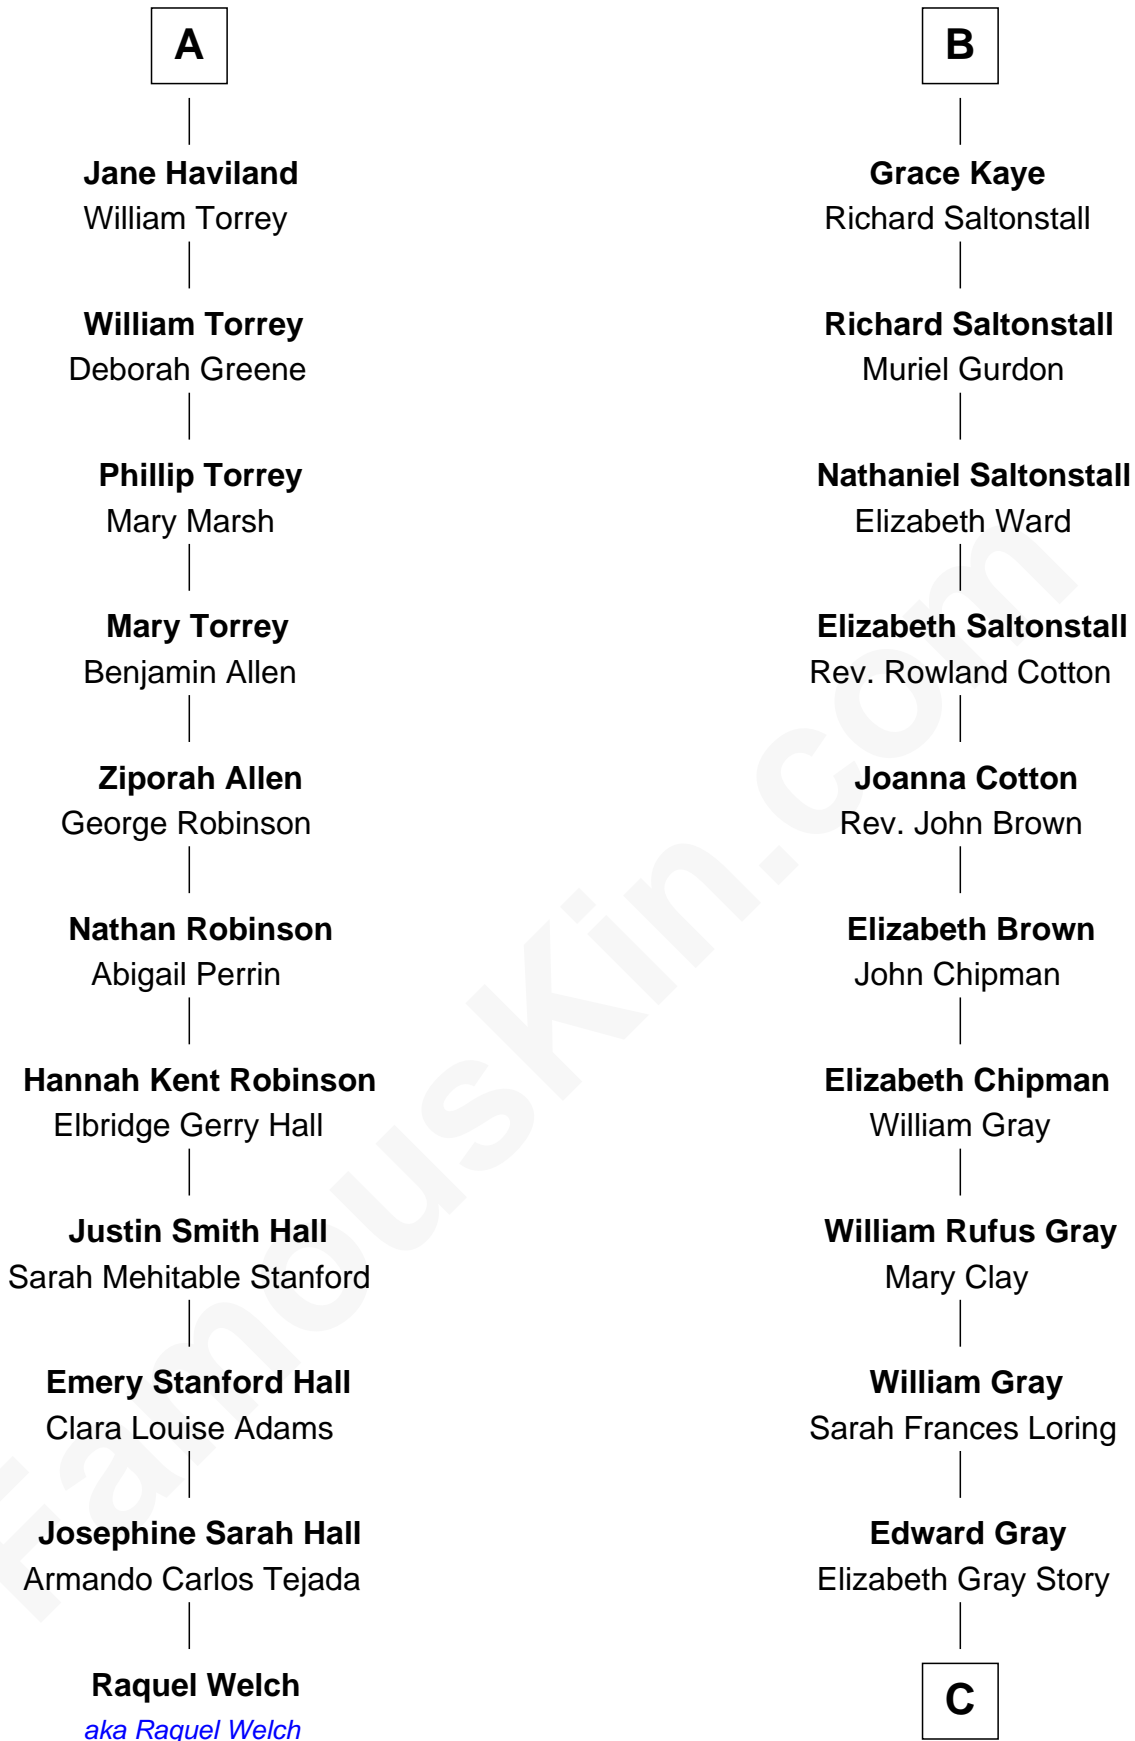

FamousKin.com Relationship Chart of

Raquel Welch

Movie Actress

17th cousin 2 times removed of

Story Musgrave

NASA Astronaut

Sir Thomas Aylesbury

Katherine Pabenham

Eleanor Aylesbury
Sir Humphrey Stafford

Anne Stafford
Sir William Berkeley

Anne Berkeley
Sir John Guise

John Guise
Tacy Grey

William Guise
Mary Rotsey

John Guise
Jane Pauncefoot

Elizabeth Guise
Robert Haviland

A

Isabel Aylesbury
Sir Thomas Chaworth

Elizabeth Chaworth
Sir William FitzWilliam

Isabel FitzWilliam
Richard Wentworth

Matthew Wentworth
Elizabeth Woodruffe

Beatrice Wentworth
Arthur Kaye

John Kaye
Dorothy Mauleverer

Robert Kaye
Anne Flower

B

C

Marguerite Gray
John Butler Swann

Marguerite Swann
Percy Musgrave

Story Musgrave
NASA Astronaut