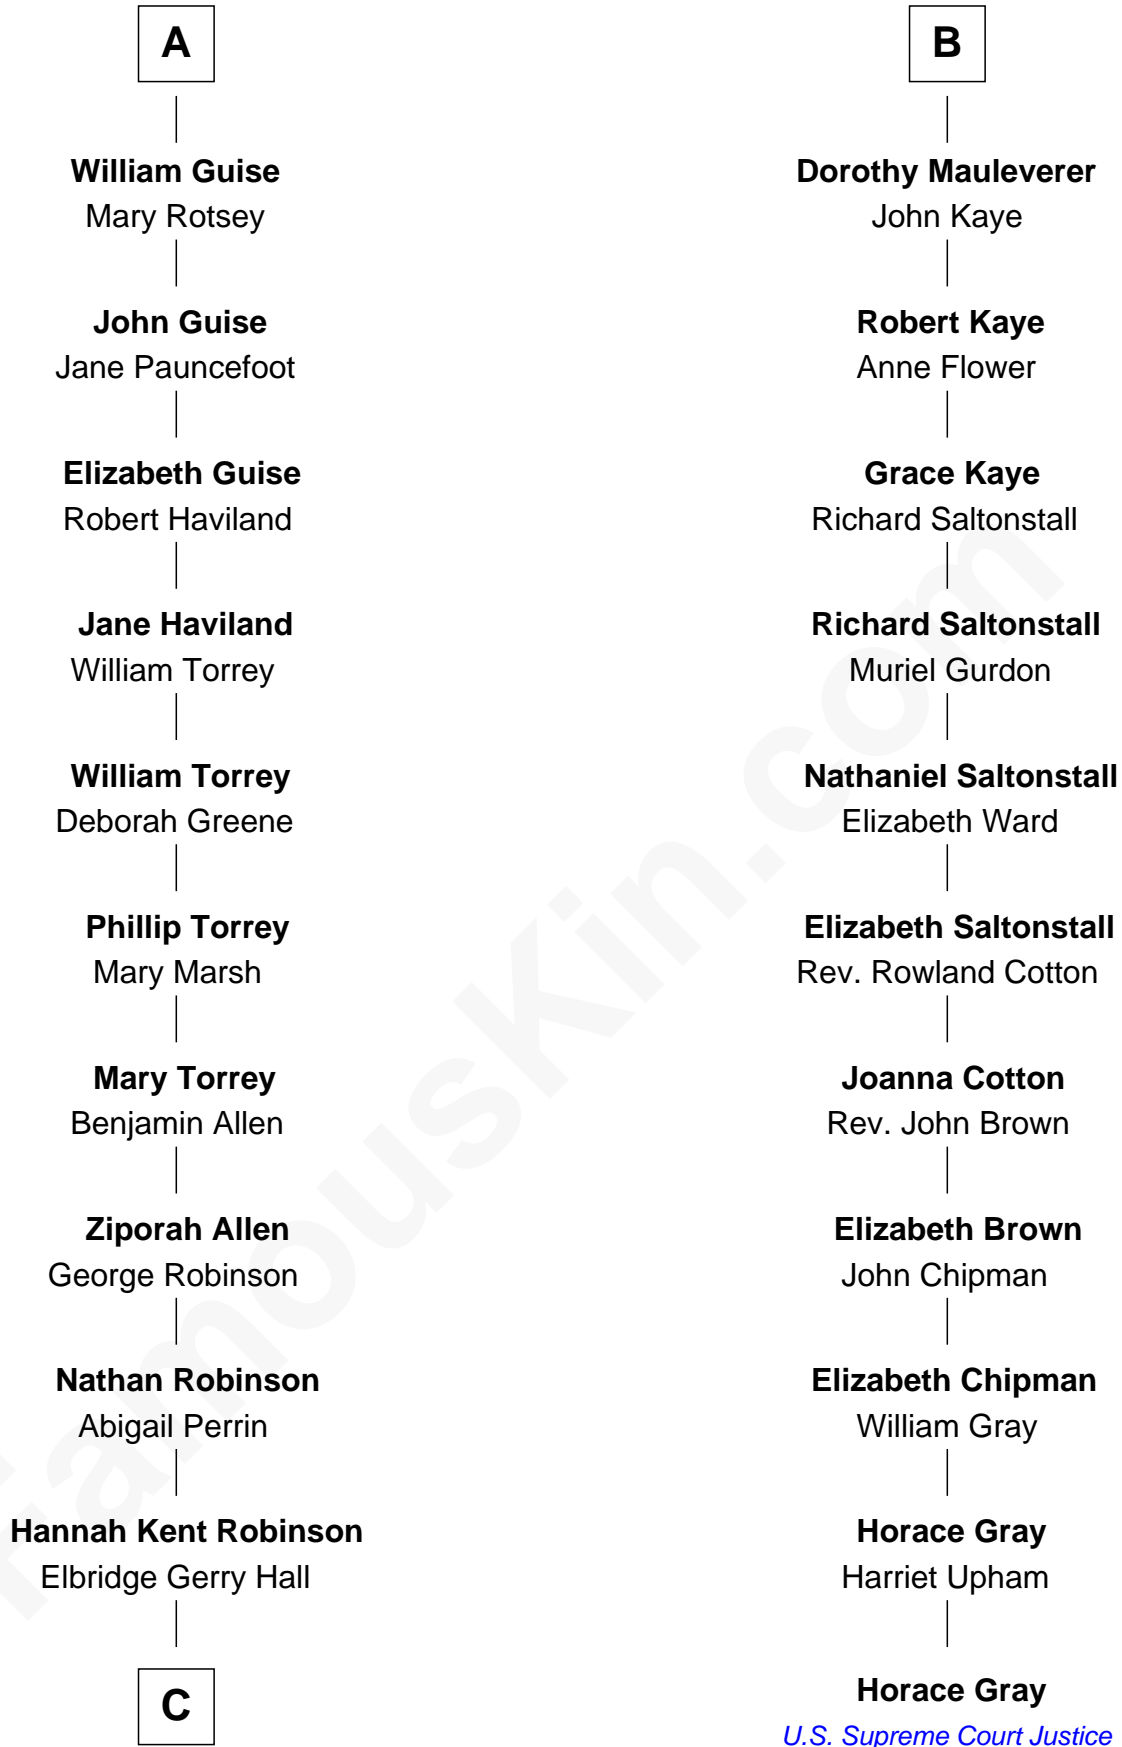

FamousKin.com Relationship Chart of

Raquel Welch

Movie Actress

17th cousin 3 times removed of

Horace Gray

U.S. Supreme Court Justice

Sir Maurice de Berkeley

Eve la Zouche

Katherine de Clyvedon

Sir John Berkeley

Elizabeth Betteshorne

Eleanor Berkeley

Sir Richard Poynings

Eleanor Poynings

Sir Henry Percy

Margaret Percy

Sir William Gascoigne

Dorothy Gascoigne

Sir Ninian Markenfield

Alice Markenfield

Sir Robert Mauleverer

B

C

Justin Smith Hall
Sarah Mehitable Stanford

Emery Stanford Hall
Clara Louise Adams

Josephine Sarah Hall
Armando Carlos Tejada

Raquel Welch
aka Raquel Welch

FamousKin.com