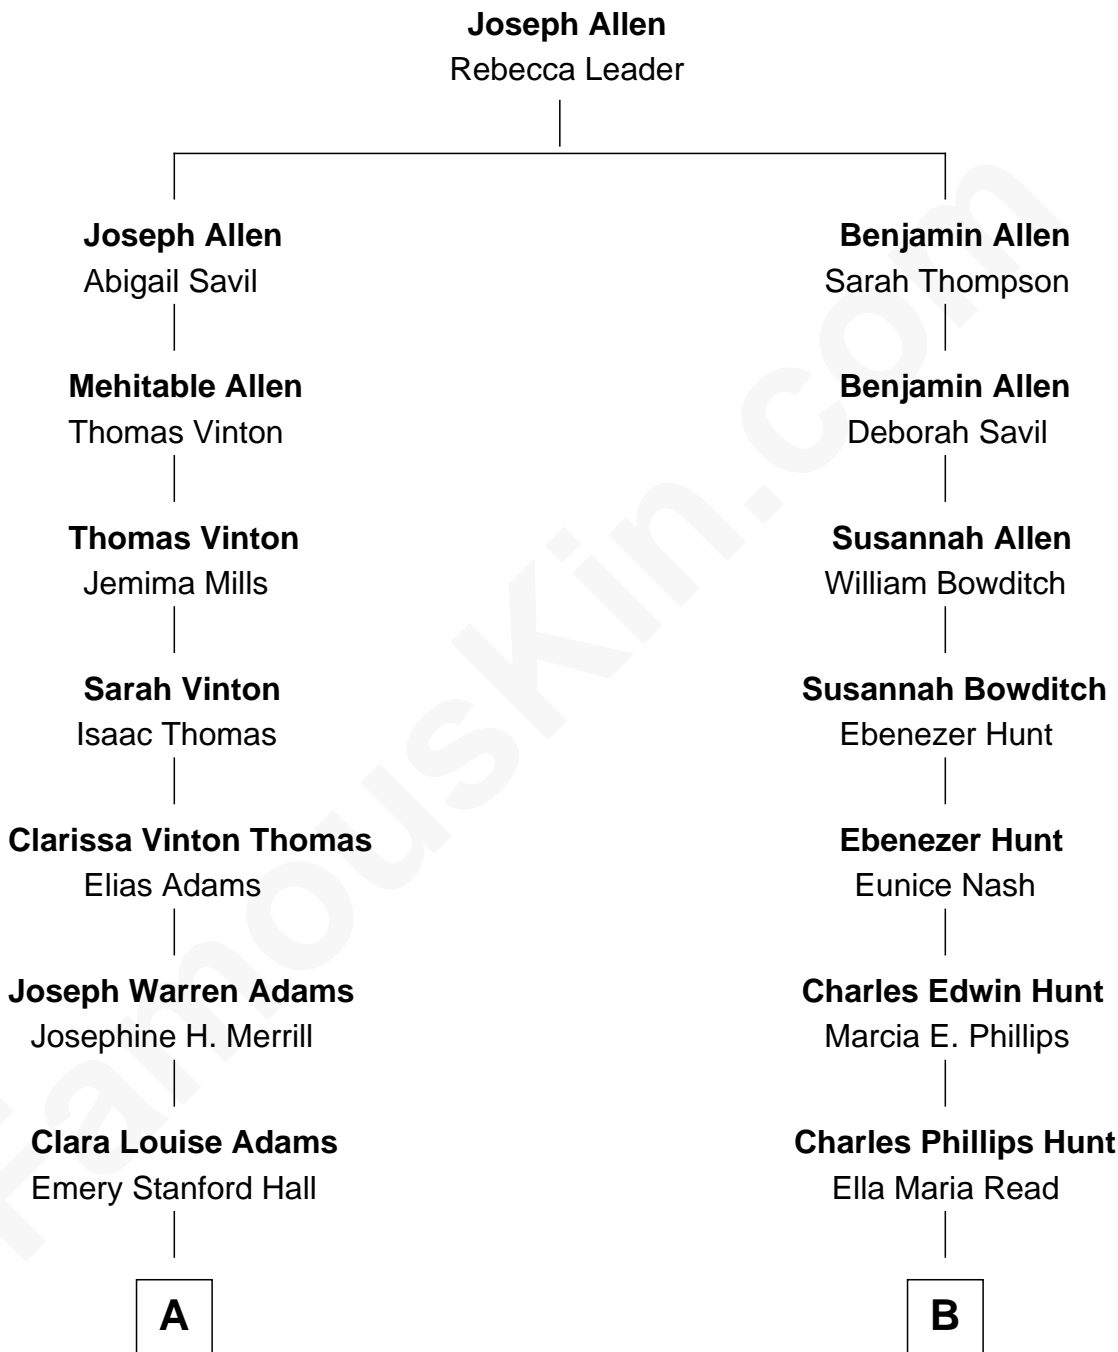

# FamousKin.com Relationship Chart of

**Raquel Welch**

*Movie Actress*

8th cousin 1 time removed of

**Linda Hunt**

*TV and Movie Actress*

**A**

**Josephine Sarah Hall**  
Armando Carlos Tejada

**Raquel Welch**  
*aka Raquel Welch*

**B**

**Charles Edwin Hunt**  
Louise Phipps Davy

**Raymond Davy Hunt**  
Elsie R. Doying

**Linda Hunt**  
*TV and Movie Actress*

FamousKin.com