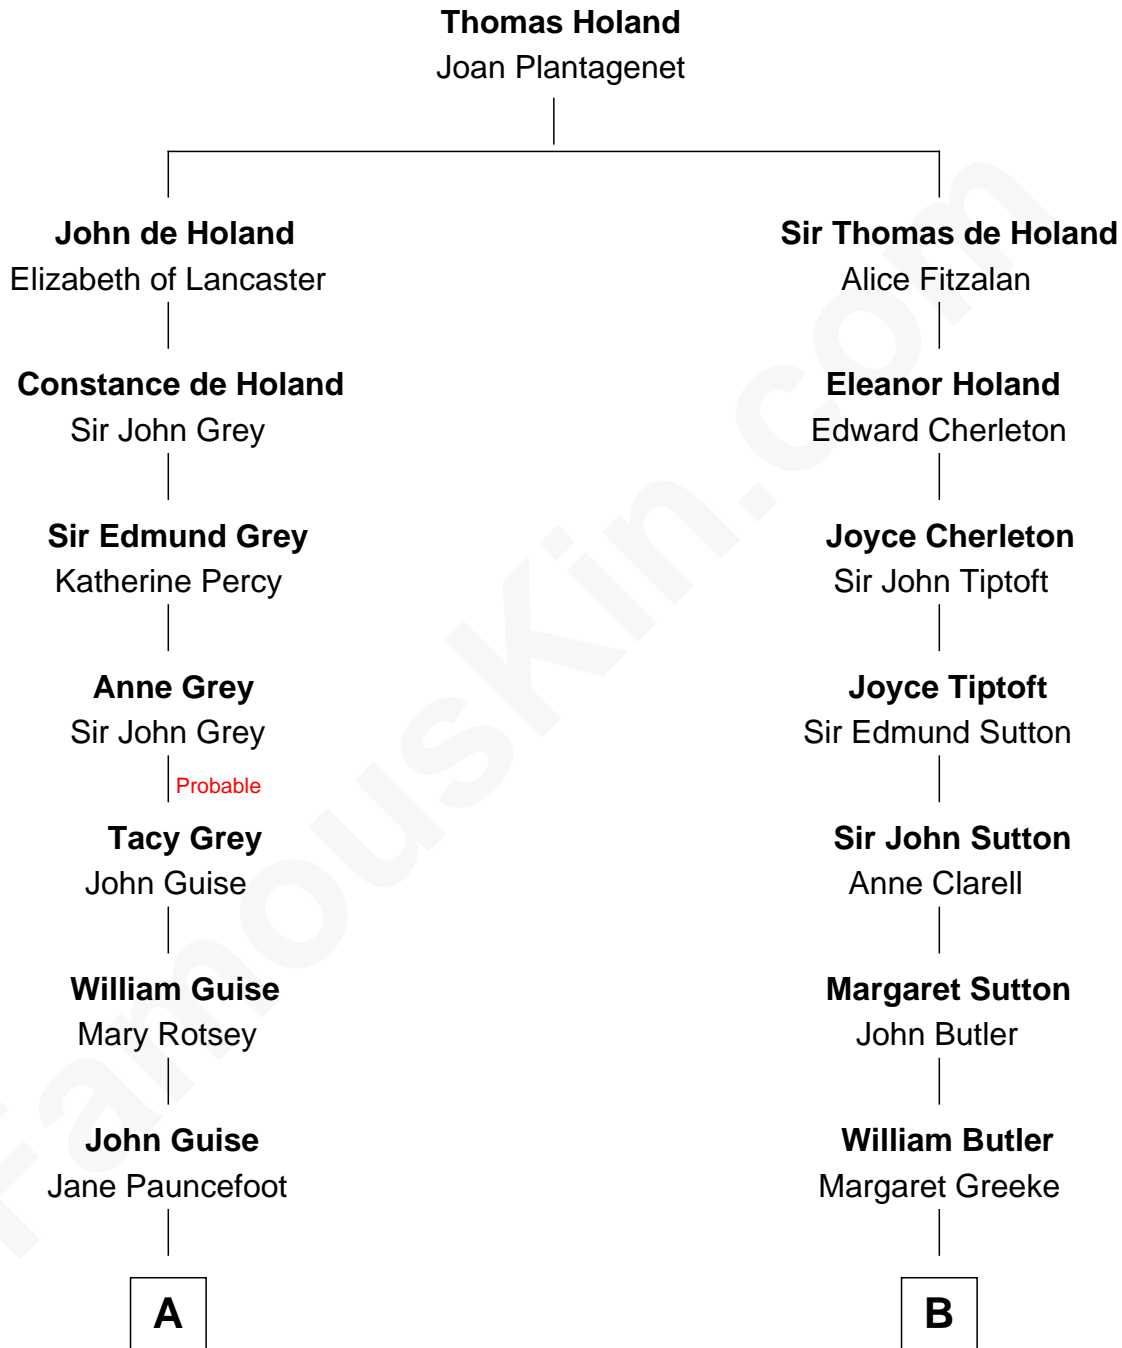

FamousKin.com Relationship Chart of

Raquel Welch

Movie Actress

18th cousin of

General George S. Patton

U.S. Army - World War II

C

Josephine Sarah Hall
Armando Carlos Tejada

Raquel Welch
aka Raquel Welch

D

George Smith Patton
Ruth Wilson

General George S. Patton
U.S. Army - World War II

FamousKin.com