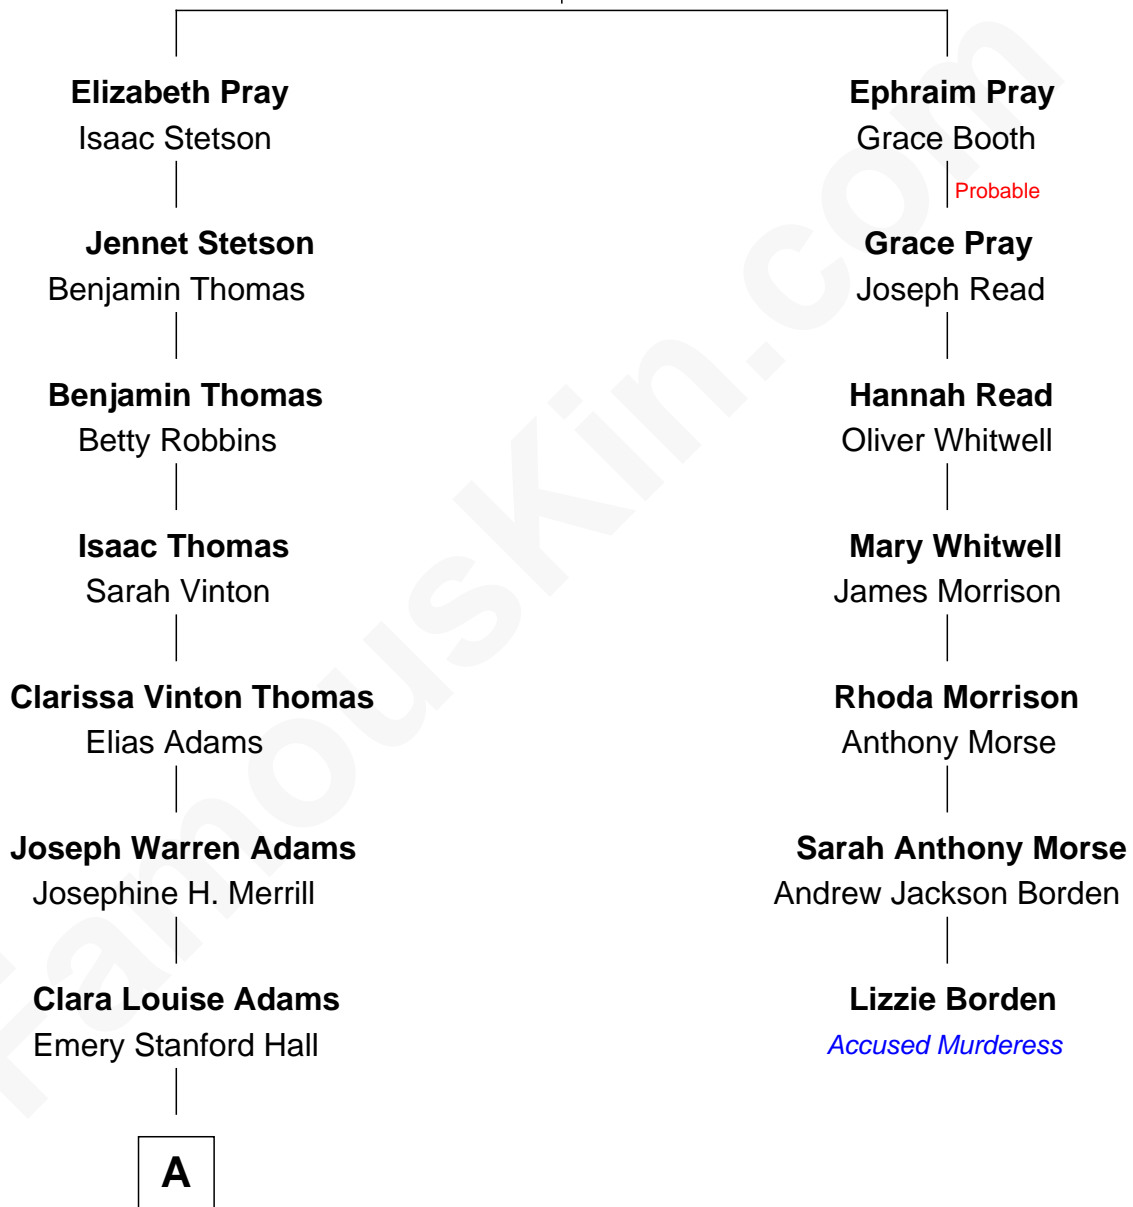

FamousKin.com Relationship Chart of

Raquel Welch

Movie Actress

6th cousin 2 times removed of

Lizzie Borden

Accused Murderess

Ephraim Pray
Elizabeth Hayden

A

Josephine Sarah Hall
Armando Carlos Tejada

Raquel Welch
aka Raquel Welch

FamousKin.com