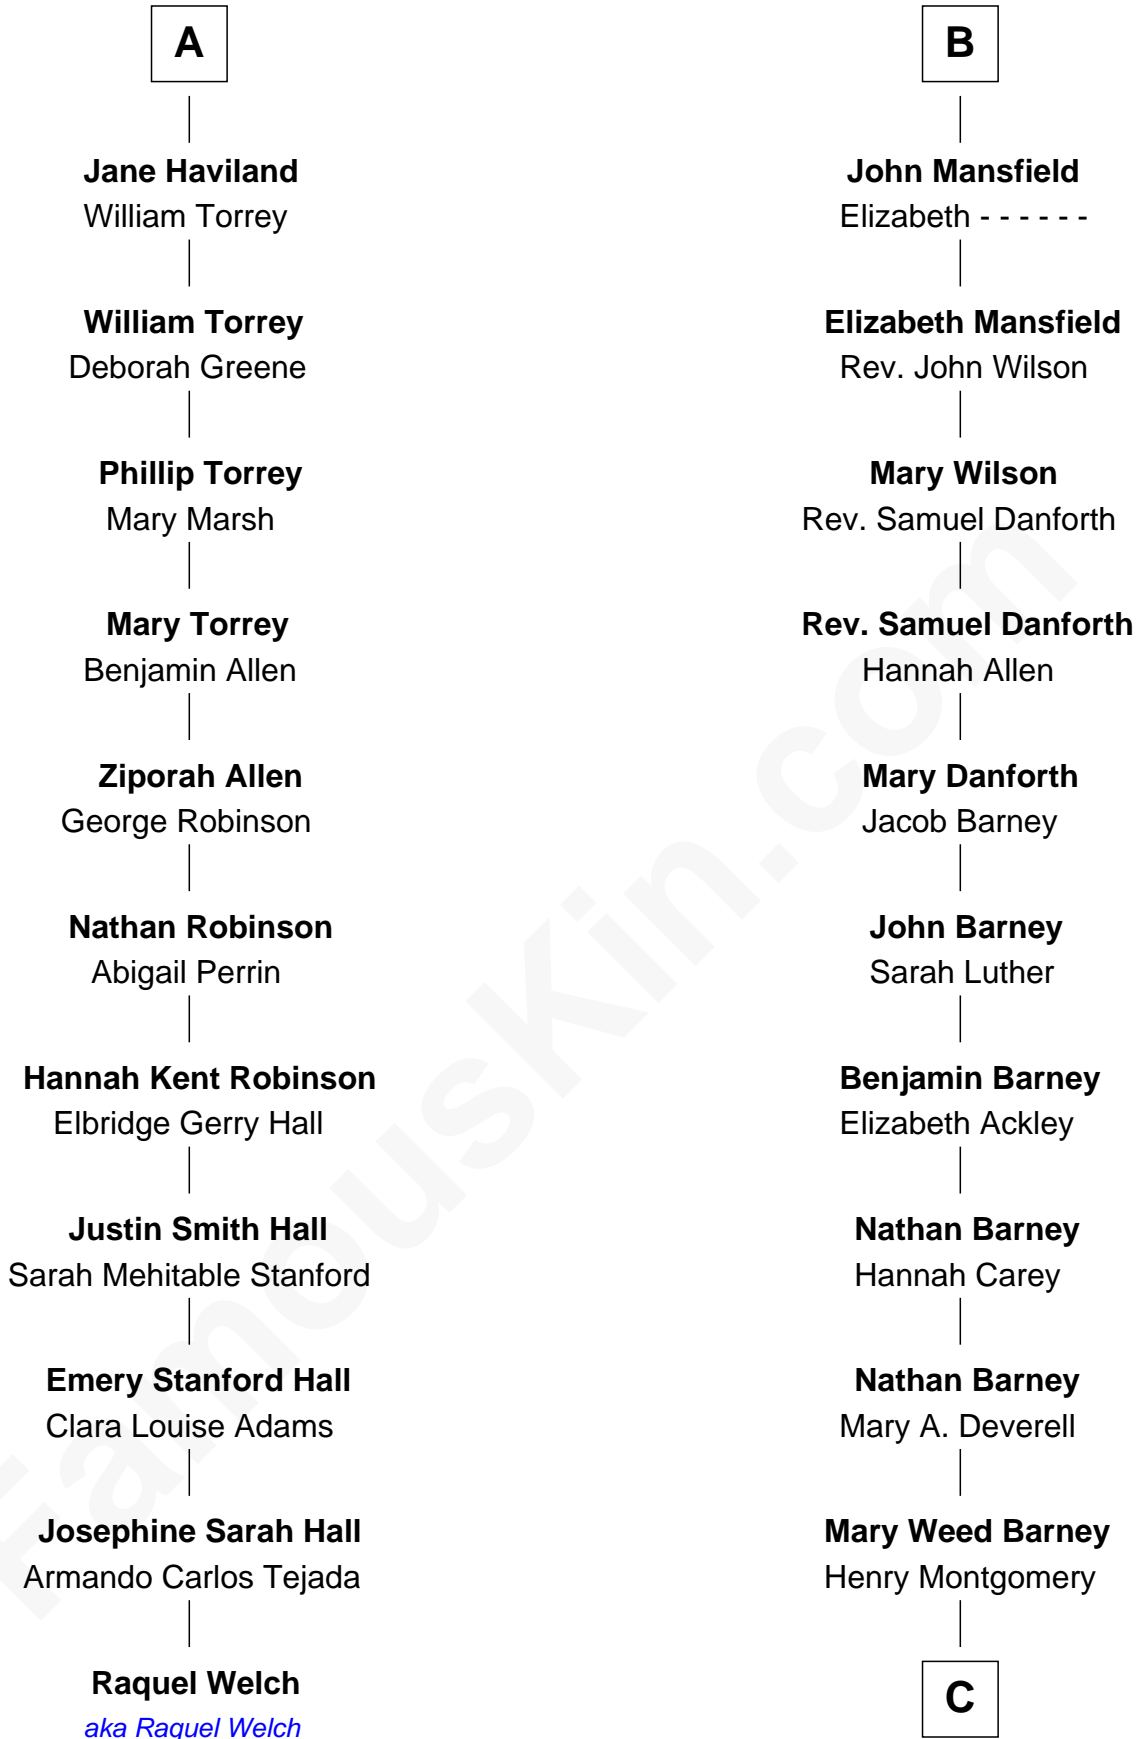

**FamousKin.com**  
**Relationship Chart of**  
**Raquel Welch**  
*Movie Actress*

17th cousin 1 time removed of

**Elizabeth Montgomery**  
*TV Actress - "Bewitched"*

**Sir Henry Percy**  
 Elizabeth Mortimer

**Sir Henry Percy**  
 Eleanor Neville

**Elizabeth Percy**  
 Sir John Clifford

**Katherine Percy**  
 Sir Edmund Grey

**Thomas Clifford**  
 Joan Dacre

**Anne Grey**  
 Sir John Grey

**John Clifford**  
 Margaret Bromflete

*Probable*

**Tacy Grey**  
 John Guise

**Henry Clifford**  
 Anne St. John

**William Guise**  
 Mary Rotsey

**Elizabeth Clifford**  
 Sir Ralph Bowes

**John Guise**  
 Jane Pouncefoot

**Margery Bowes**  
 Sir Ralph Eure

**Elizabeth Guise**  
 Robert Haviland

**Anne Eure**  
 Lancelot Mansfield

**A**

**B**

C

Henry Montgomery  
Elizabeth Bryan Allen

Elizabeth Montgomery  
*TV Actress - "Bewitched"*

FamousKin.com