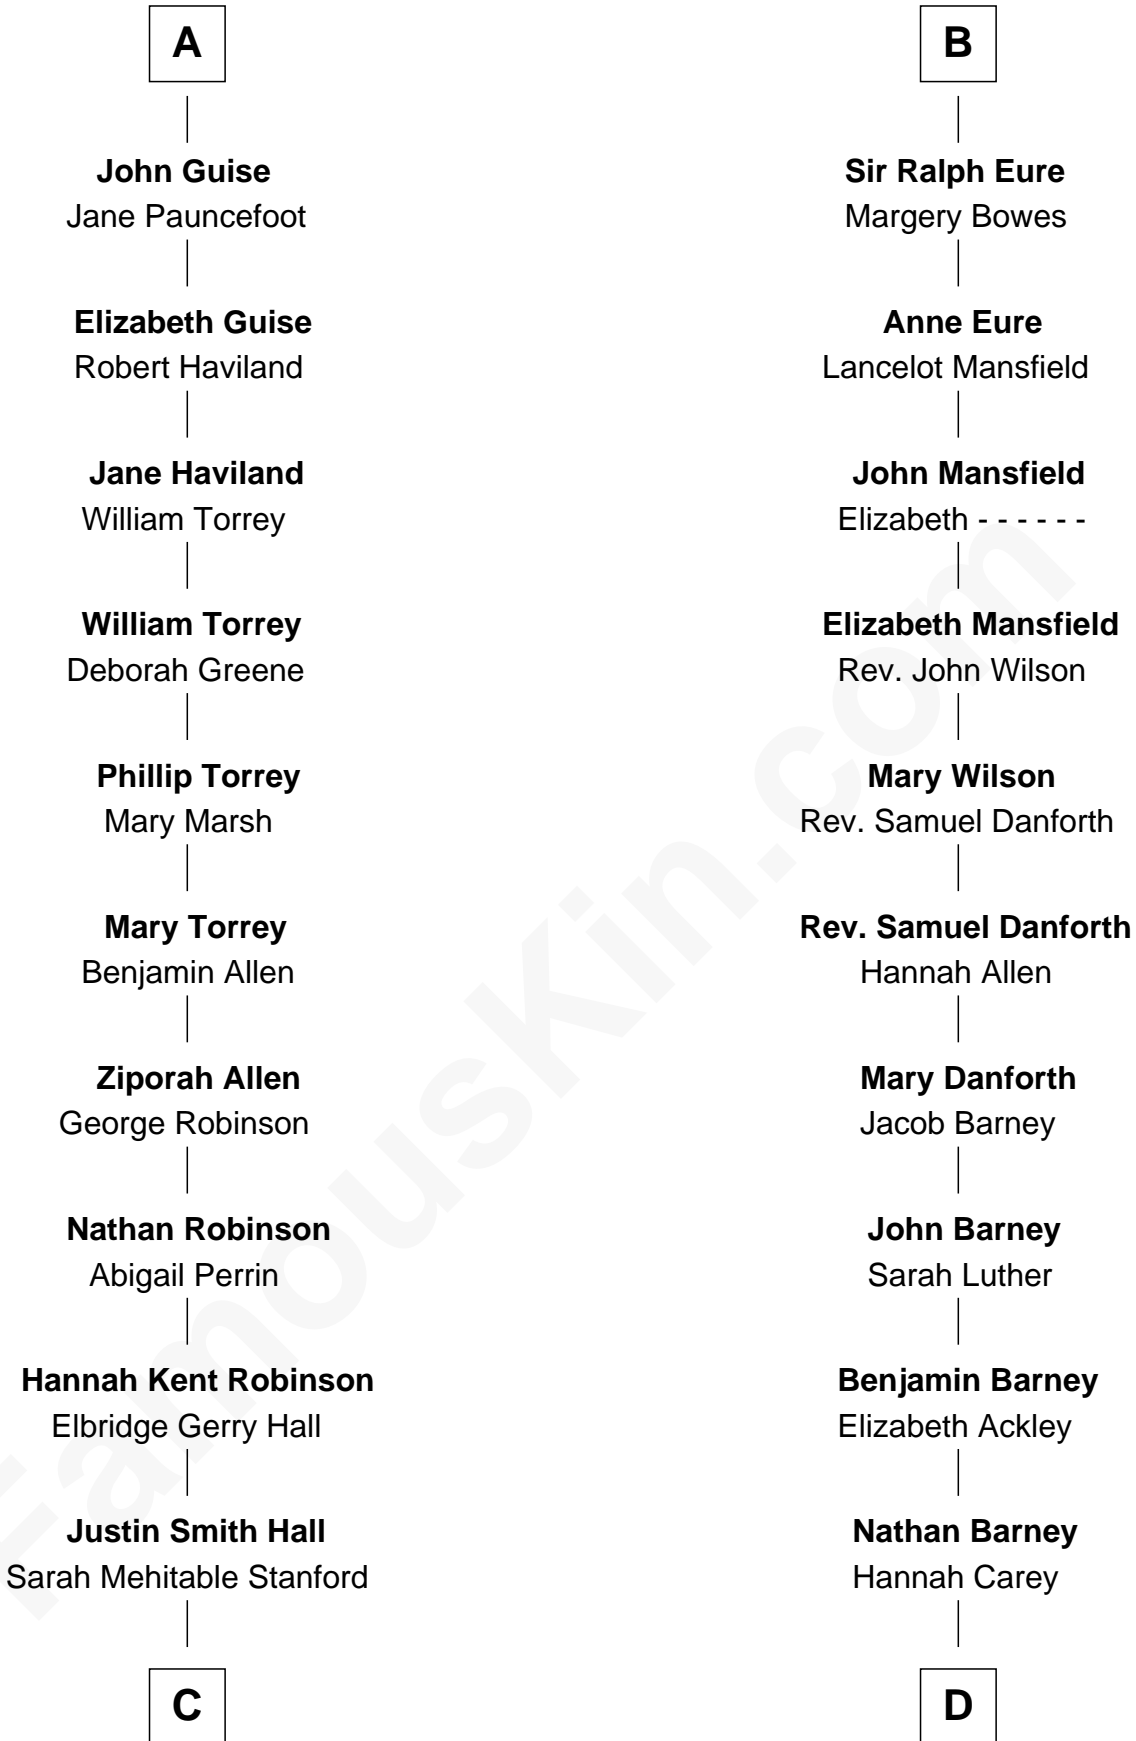

# FamousKin.com Relationship Chart of

**Raquel Welch**

*Movie Actress*

19th cousin 1 time removed of

**Elizabeth Montgomery**

*TV Actress - "Bewitched"*

**Ralph de Stafford**

Margaret de Audley

**Anne Grey**

Sir John Grey

Probable

**Tacy Grey**

John Guise

**William Guise**

Mary Rotsey

**A**

**Sir Hugh Hastings**

Anne Gascoigne

**Muriel Hastings**

Sir Ralph Eure

**Sir William Eure**

Elizabeth Willoughby

**B**

**C**

**Emery Stanford Hall**  
Clara Louise Adams

**Josephine Sarah Hall**  
Armando Carlos Tejada

**Raquel Welch**  
*aka Raquel Welch*

**D**

**Nathan Barney**  
Mary A. Deverell

**Mary Weed Barney**  
Henry Montgomery