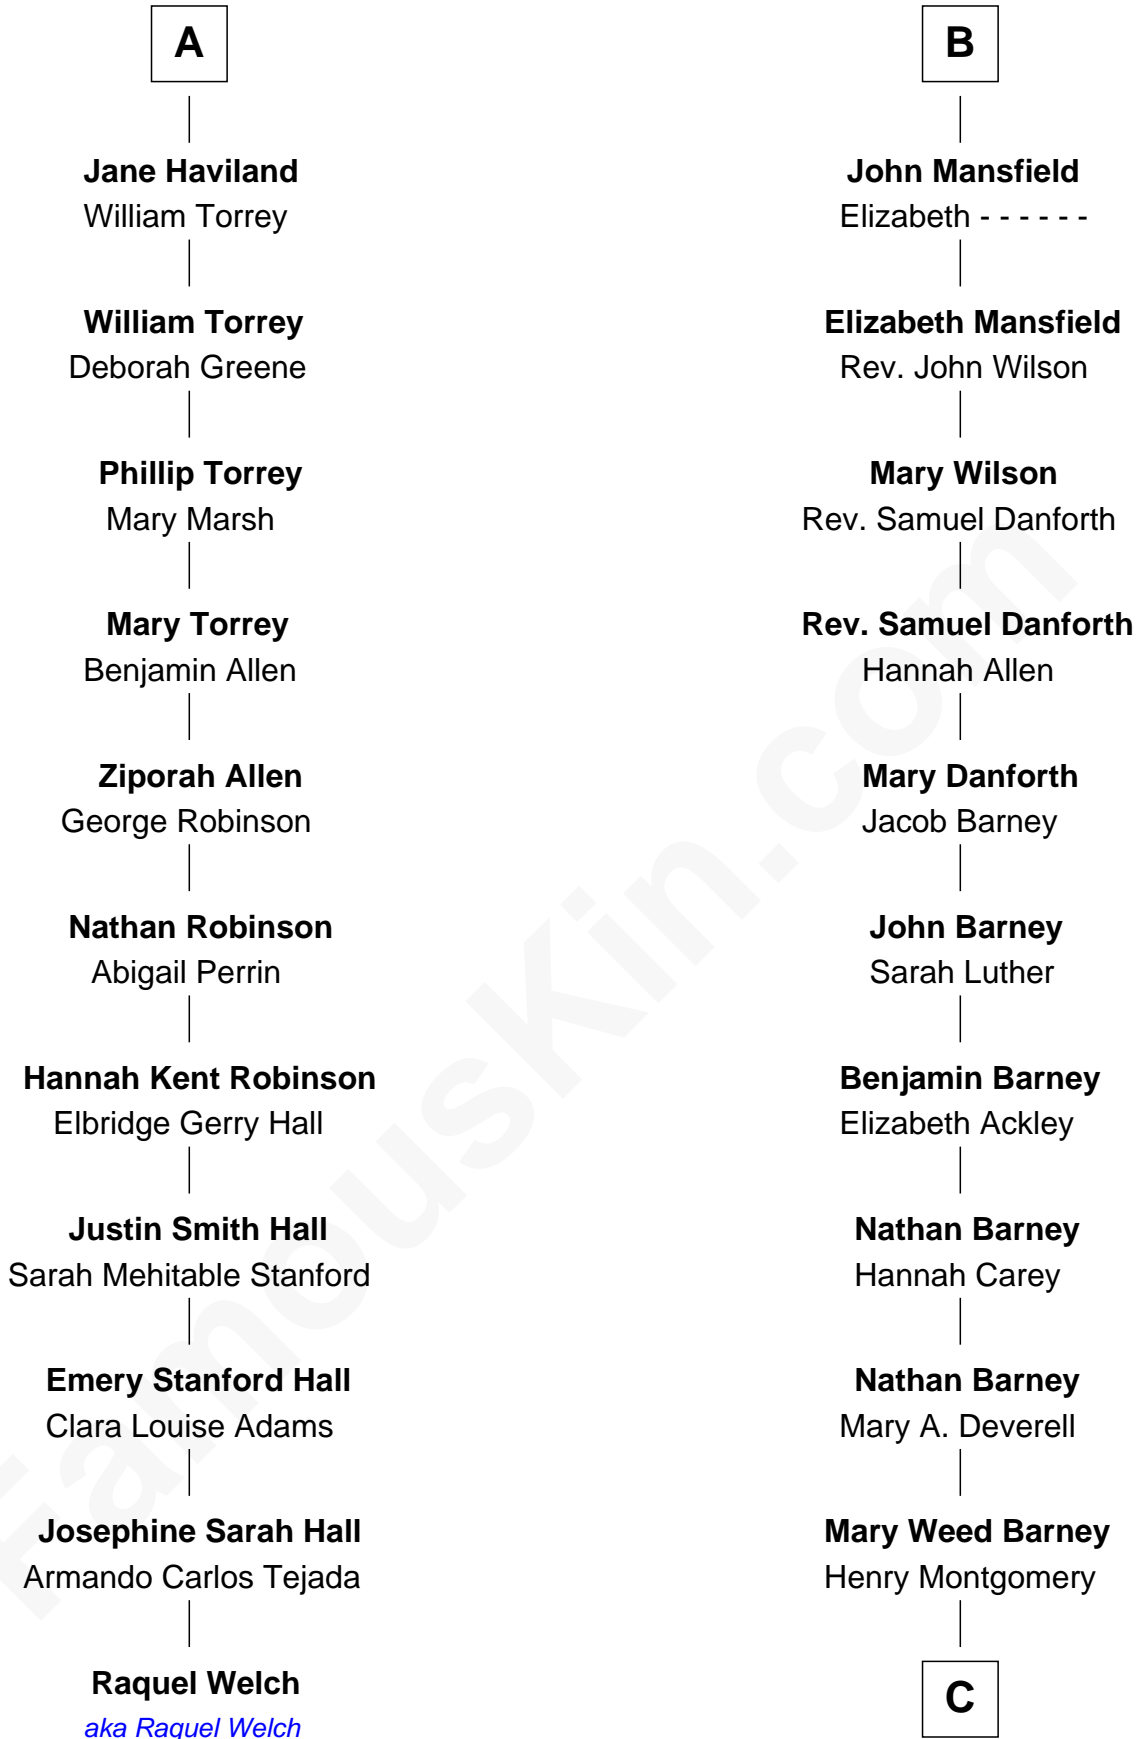

FamousKin.com
Relationship Chart of
Raquel Welch
Movie Actress

17th cousin 1 time removed of

Elizabeth Montgomery
TV Actress - "Bewitched"

C

Henry Montgomery
Elizabeth Bryan Allen

Elizabeth Montgomery
TV Actress - "Bewitched"

FamousKin.com