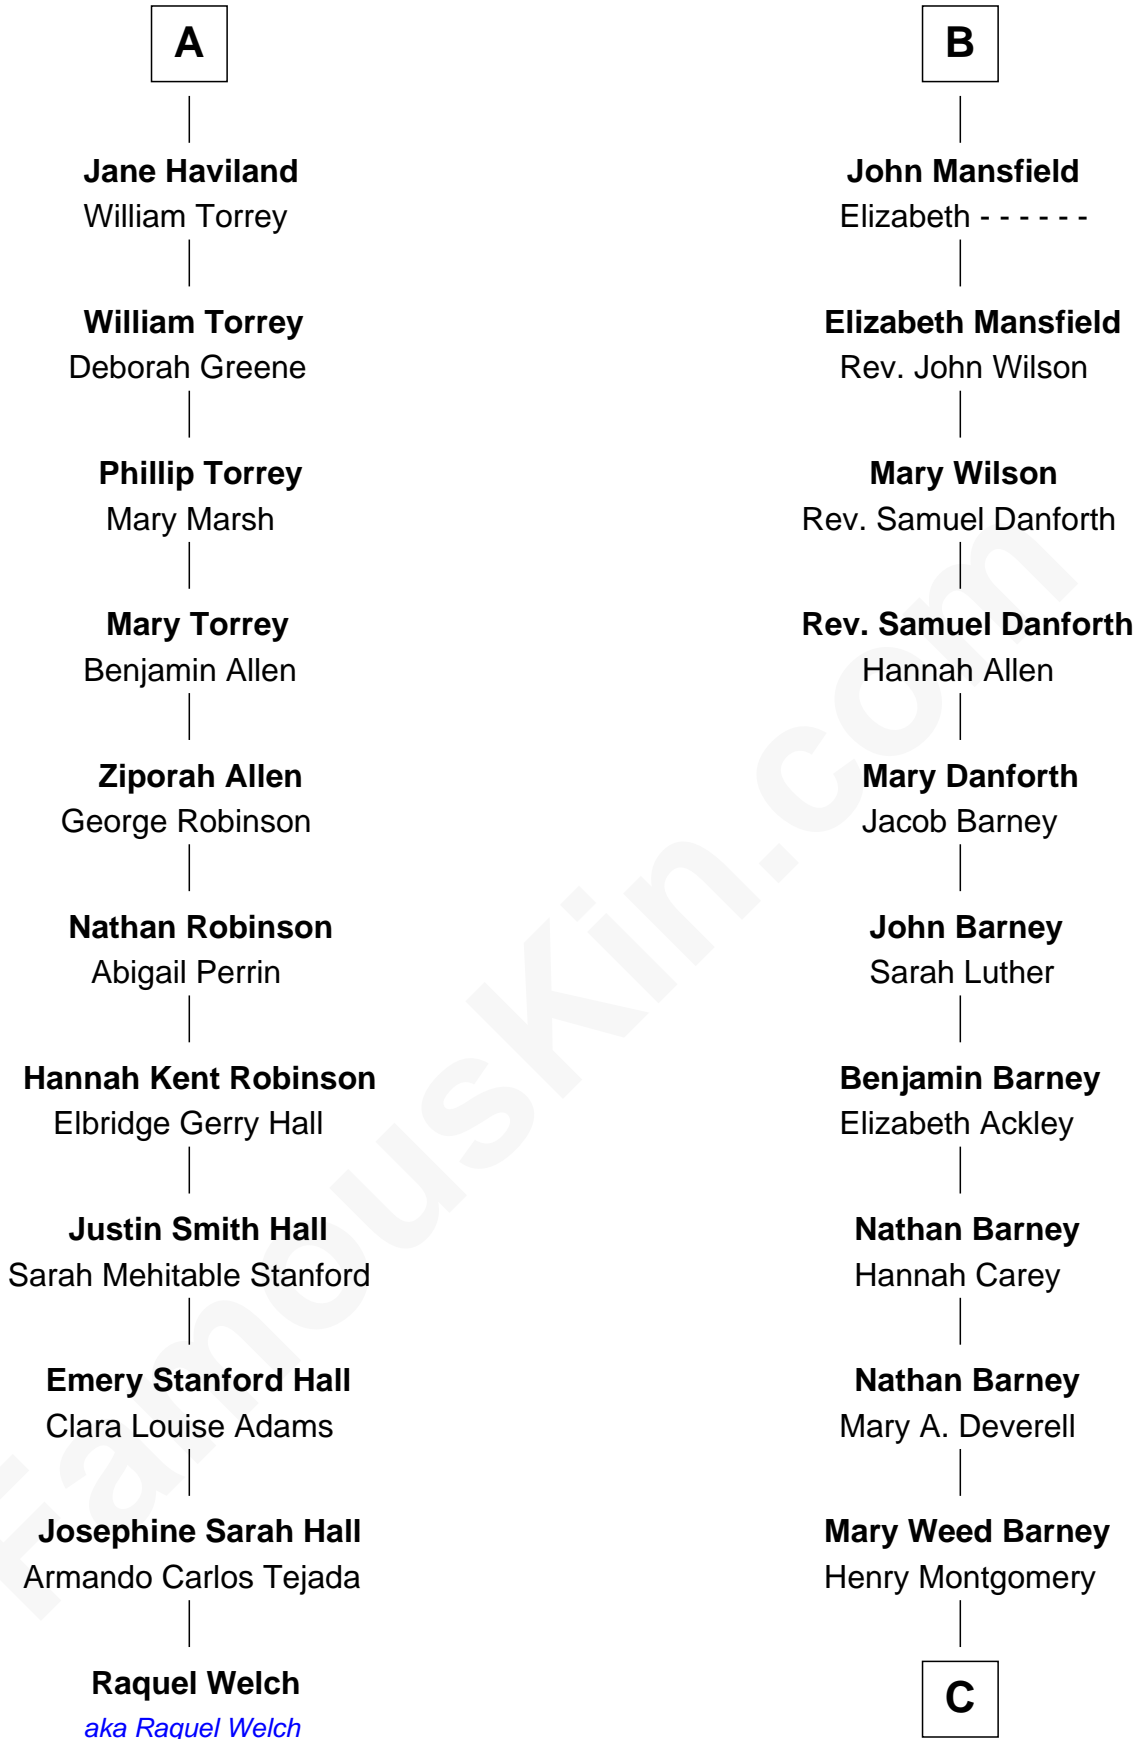

**FamousKin.com**  
**Relationship Chart of**  
**Raquel Welch**  
*Movie Actress*

17th cousin 1 time removed of

**Elizabeth Montgomery**  
*TV Actress - "Bewitched"*

C

Henry Montgomery  
Elizabeth Bryan Allen

Elizabeth Montgomery  
*TV Actress - "Bewitched"*

FamousKin.com