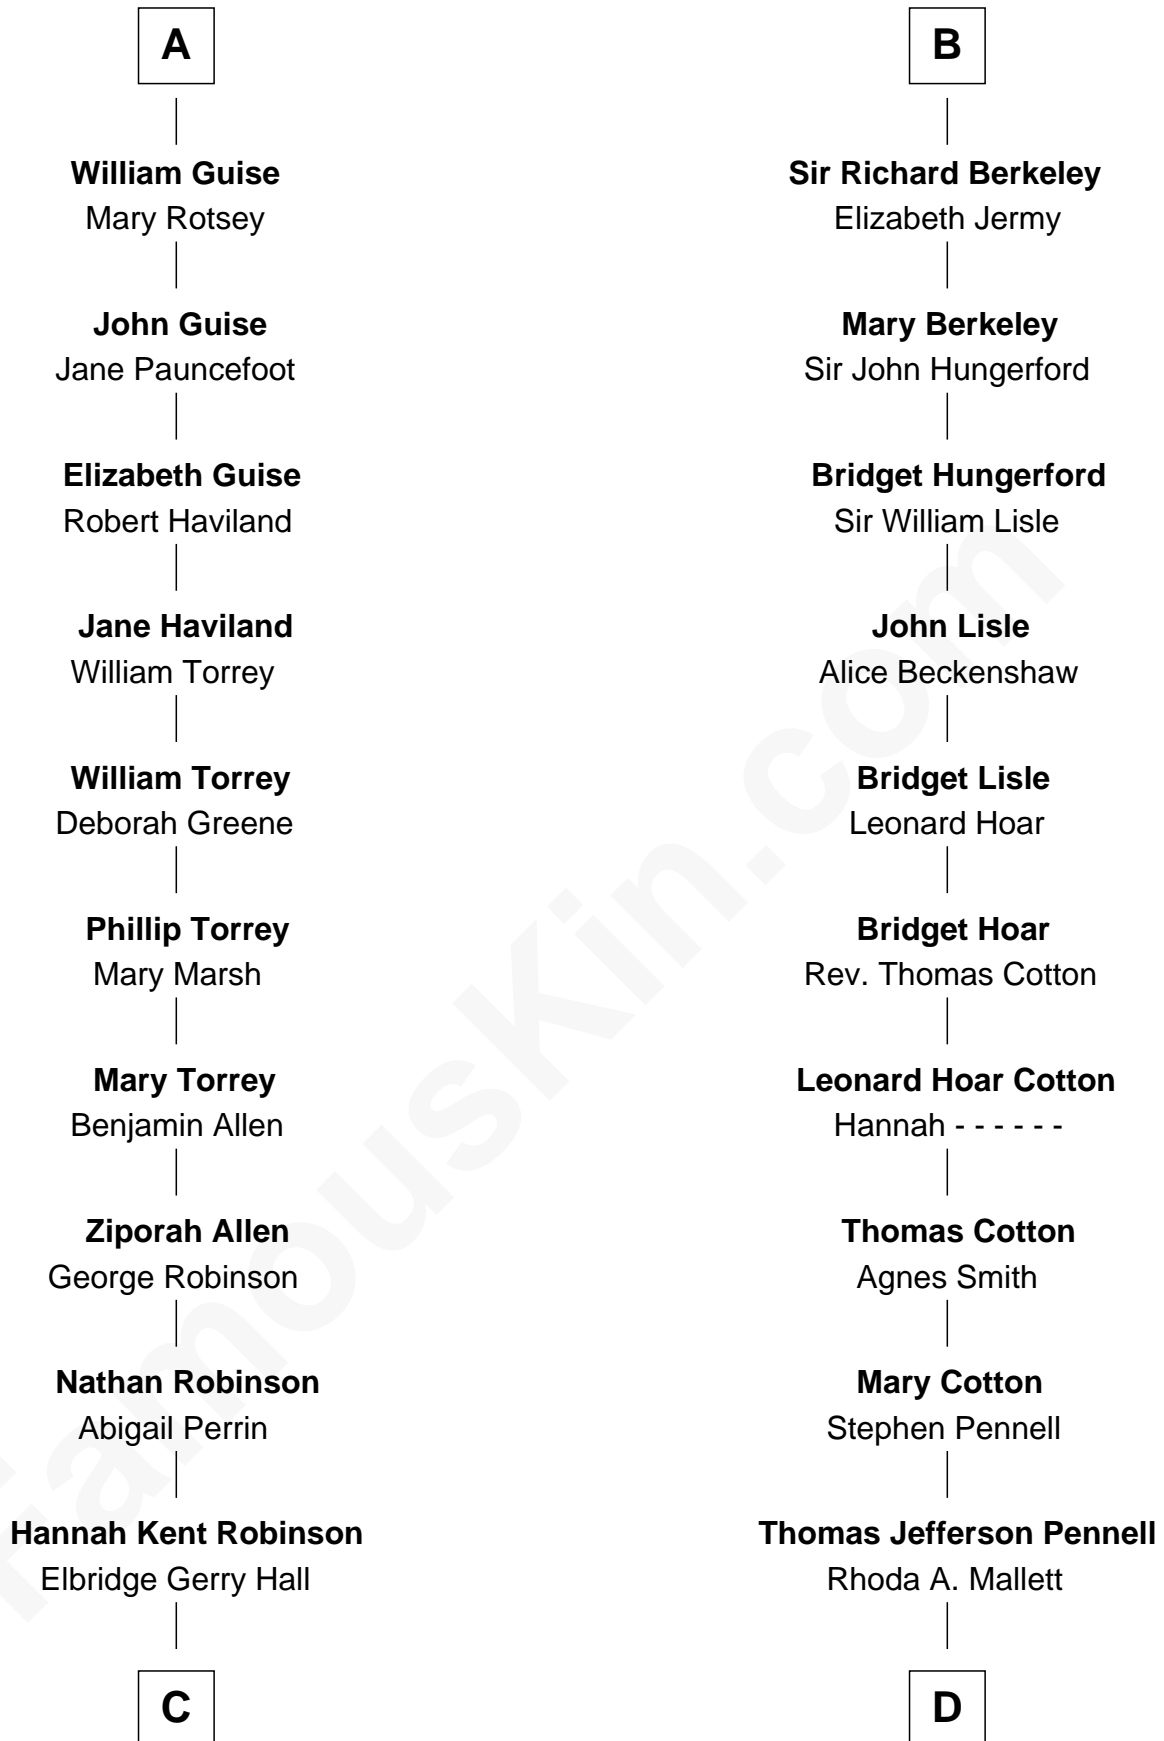

# FamousKin.com Relationship Chart of

**Raquel Welch**

*Movie Actress*

20th cousin 1 time removed of

**Warren Buffett**

*Chairman & CEO, Berkshire Hathaway*

**Henry Plantagenet**

Maud de Chaworth

**Sir Edmund Grey**

Katherine Percy

**Anne Grey**

Sir John Grey

*Probable*

**Tacy Grey**

John Guise

**A**

**Joan of Lancaster**

John de Mowbray

**John de Mowbray**

Elizabeth de Segrave

**Sir Thomas Mowbray**

Elizabeth Fitzalan

**Isabel Mowbray**

Sir James Berkeley

**Maurice Berkeley**

Isabel Mead

**Anne Berkeley**

Sir William Dennis

**Isabel Dennis**

Sir John Berkeley

**B**

**C**