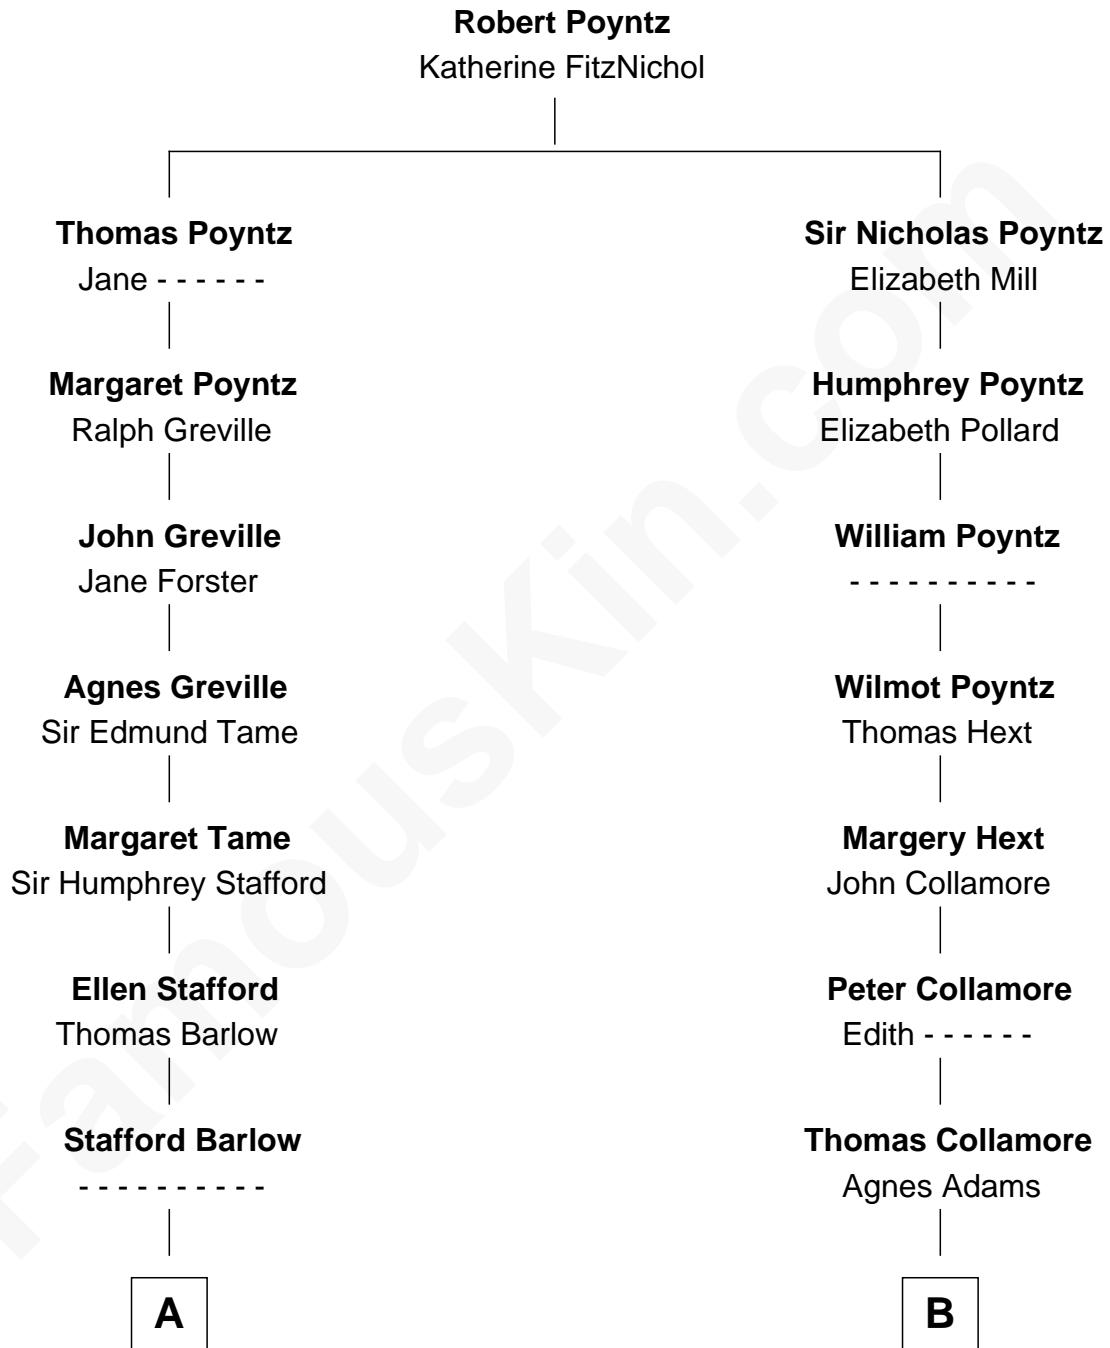

FamousKin.com Relationship Chart of

Raquel Welch

Movie Actress

18th cousin of

Warren Buffett

Chairman & CEO, Berkshire Hathaway

C

Josephine Sarah Hall
Armando Carlos Tejada

Raquel Welch
aka Raquel Welch

D

Leila Stahl
Howard Homan Buffett

Warren Buffett
Chairman & CEO, Berkshire Hathaway

FamousKin.com