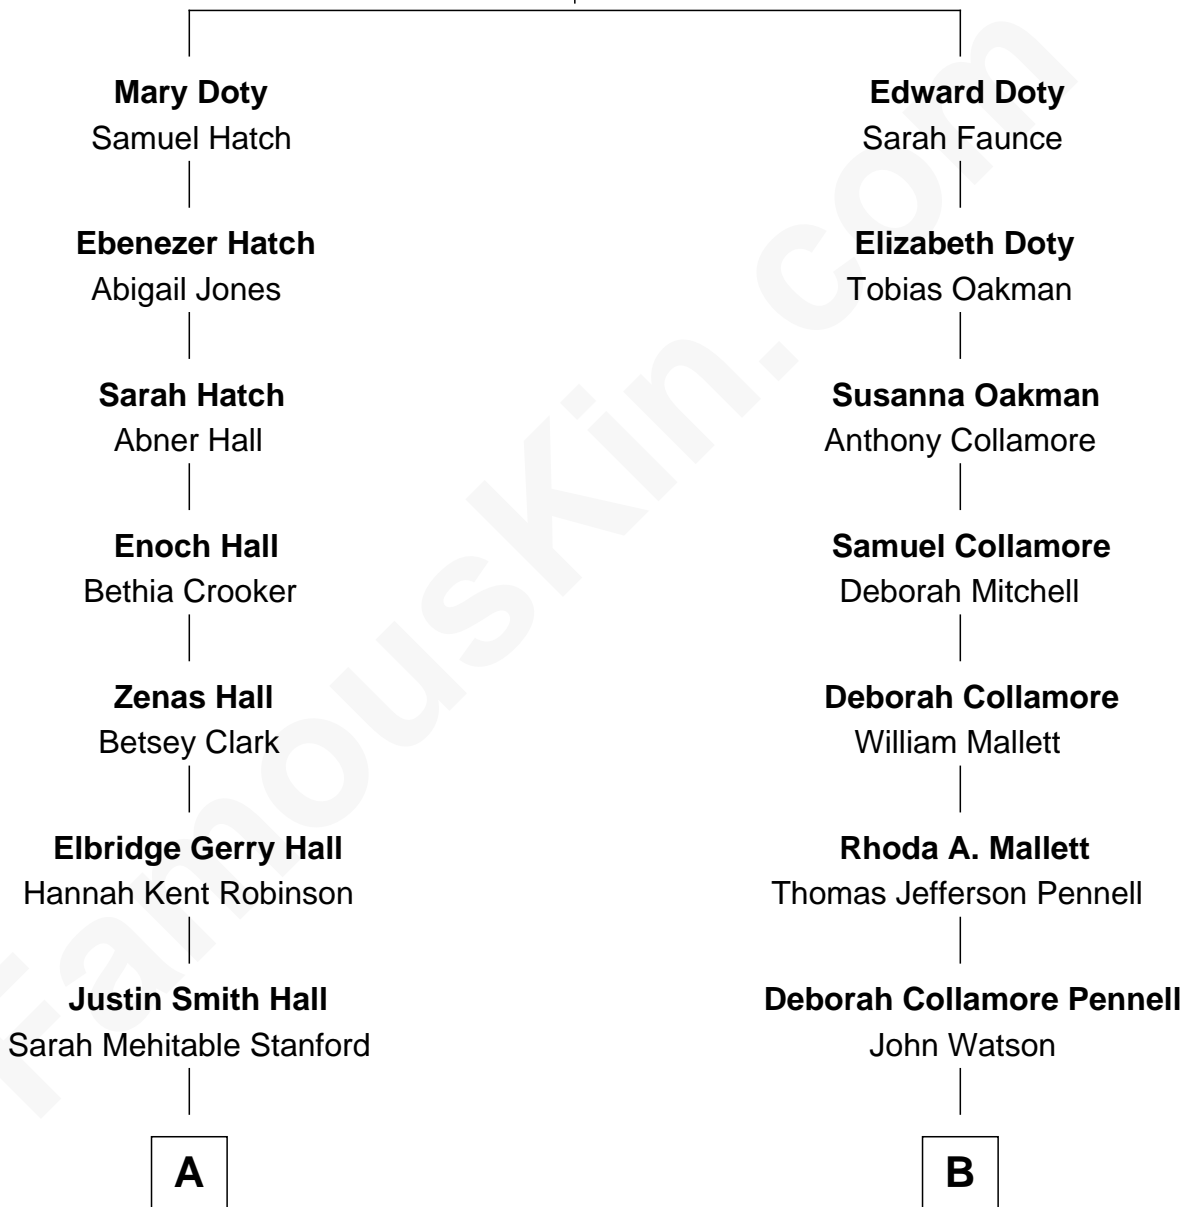

# FamousKin.com Relationship Chart of

**Raquel Welch**  
*Movie Actress*

9th cousin 1 time removed of

**Warren Buffett**

*Chairman & CEO, Berkshire Hathaway*

**Edward Doty**  
Faith Clarke

**A**

**Emery Stanford Hall**  
Clara Louise Adams

**Josephine Sarah Hall**  
Armando Carlos Tejada

**Raquel Welch**  
*aka Raquel Welch*

**B**

**Susan Ann Watson**  
Ford Bela Barber

**Stella Frances Barber**  
John Ammon Stahl

**Leila Stahl**  
Howard Homan Buffett