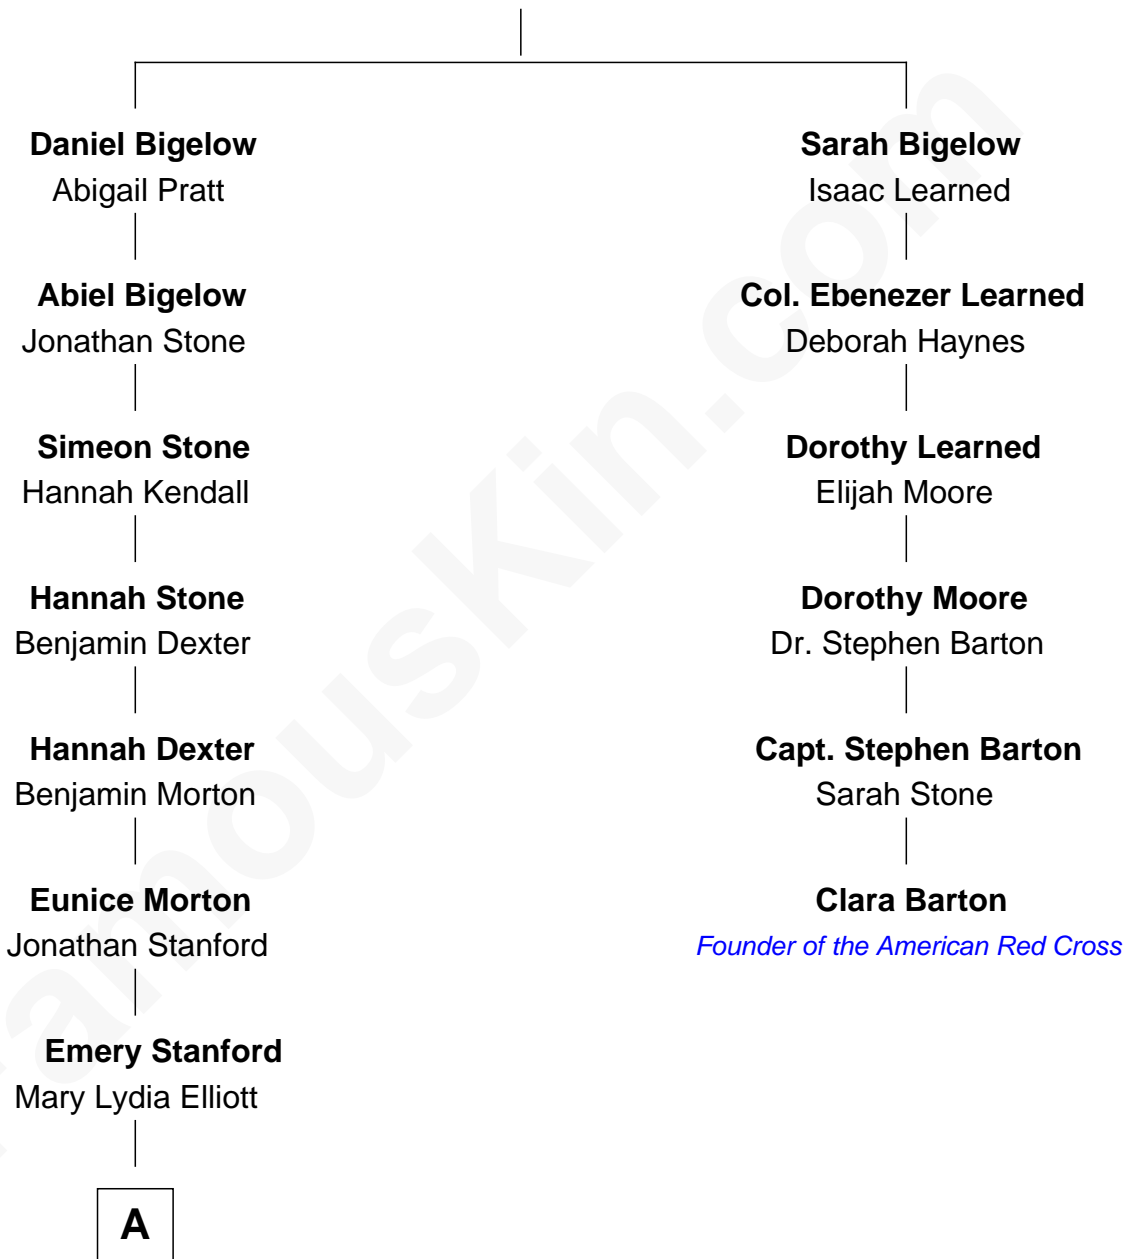

# FamousKin.com Relationship Chart of

**Raquel Welch**

*Movie Actress*

5th cousin 5 times removed of

**Clara Barton**

*Founder of the American Red Cross*

**John Bigelow**

Mary Warren

**A**

—  
**Sarah Mehitable Stanford**

Justin Smith Hall

—  
**Emery Stanford Hall**

Clara Louise Adams

—  
**Josephine Sarah Hall**

Armando Carlos Tejada

—  
**Raquel Welch**

*aka Raquel Welch*