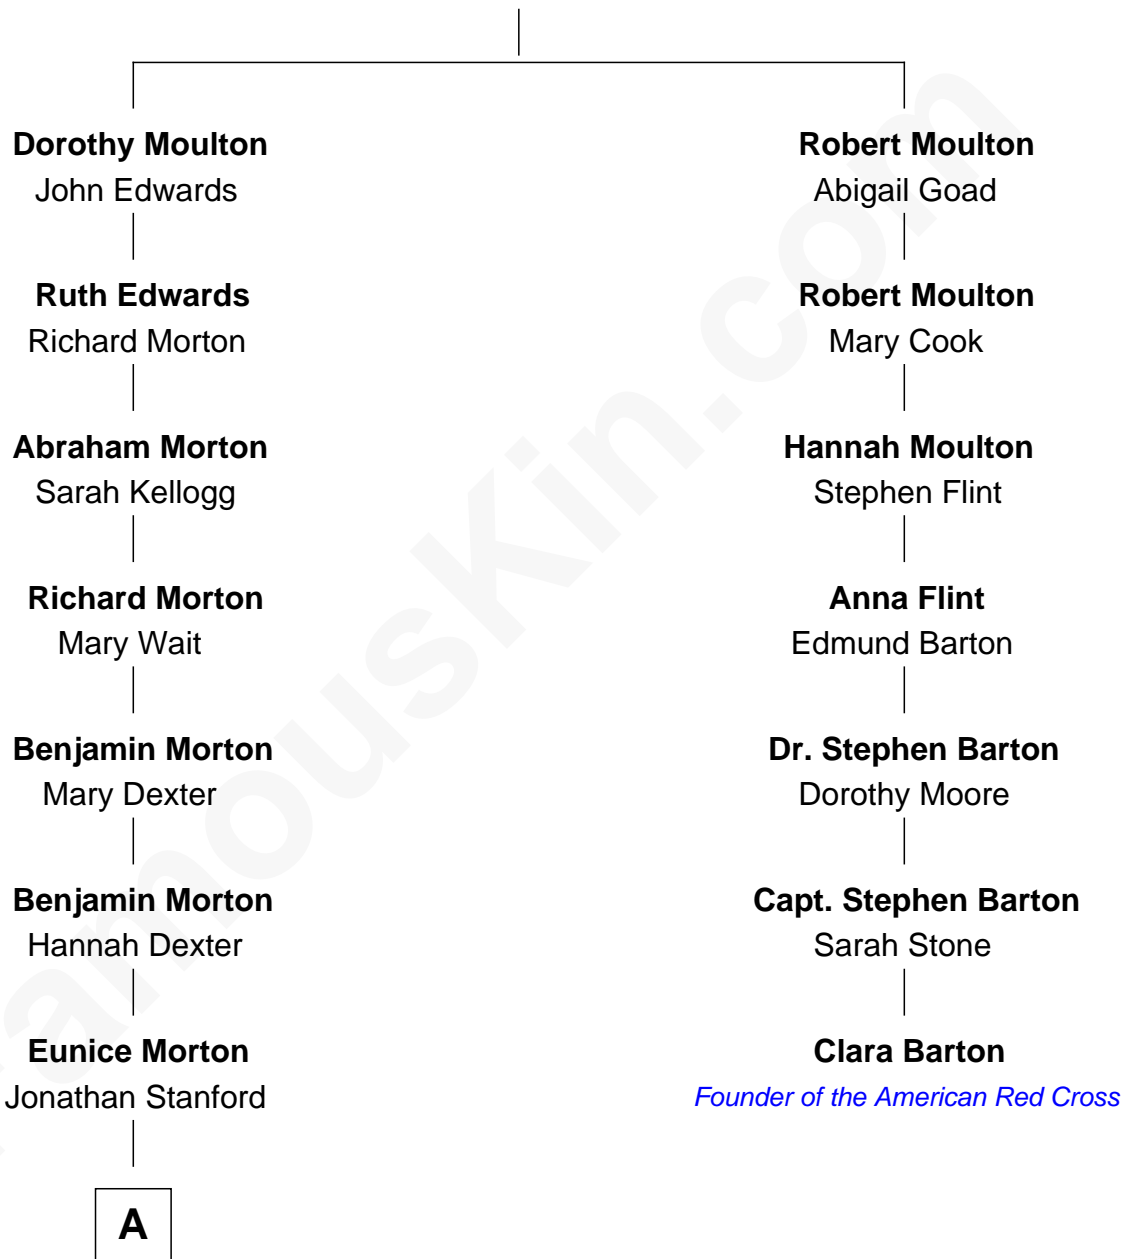

FamousKin.com Relationship Chart of

Raquel Welch

Movie Actress

6th cousin 5 times removed of

Clara Barton

Founder of the American Red Cross

Robert Moulton

Alice - - - - -

A

—
Emery Stanford
Mary Lydia Elliott

—
Sarah Mehitable Stanford
Justin Smith Hall

—
Emery Stanford Hall
Clara Louise Adams

—
Josephine Sarah Hall
Armando Carlos Tejada

—
Raquel Welch
aka Raquel Welch

FamousKin.com