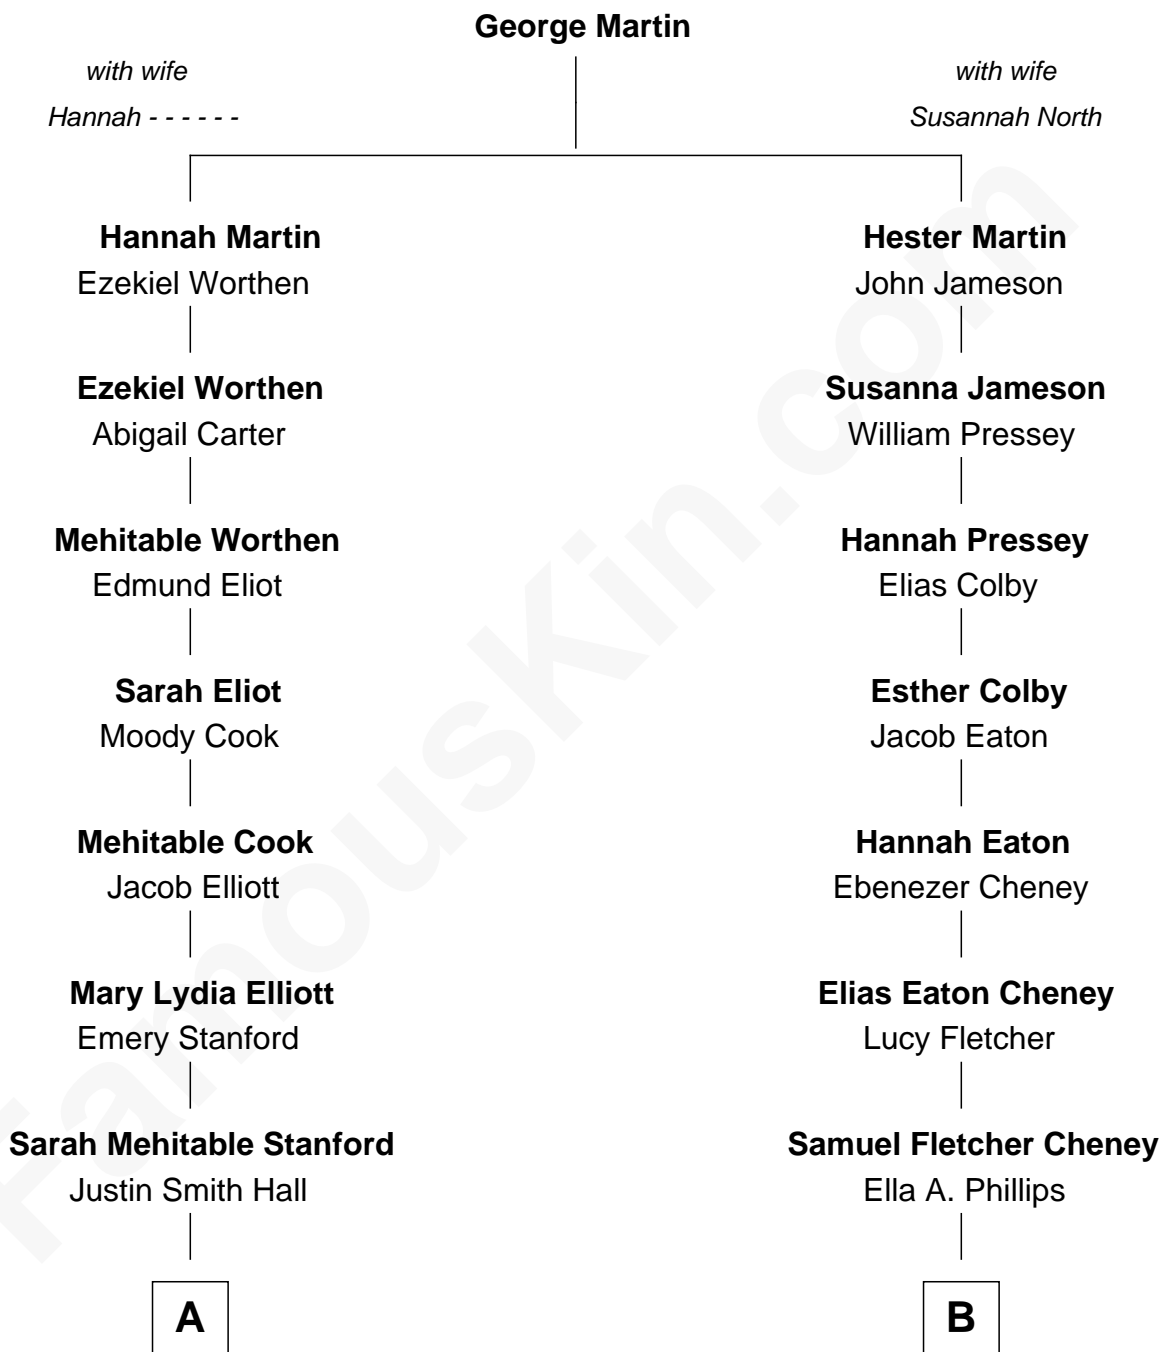

# FamousKin.com Relationship Chart of

**Raquel Welch**

*Movie Actress*

9th cousin of

**Dick Cheney**

*46th U.S. Vice-President*

FamousKin.com