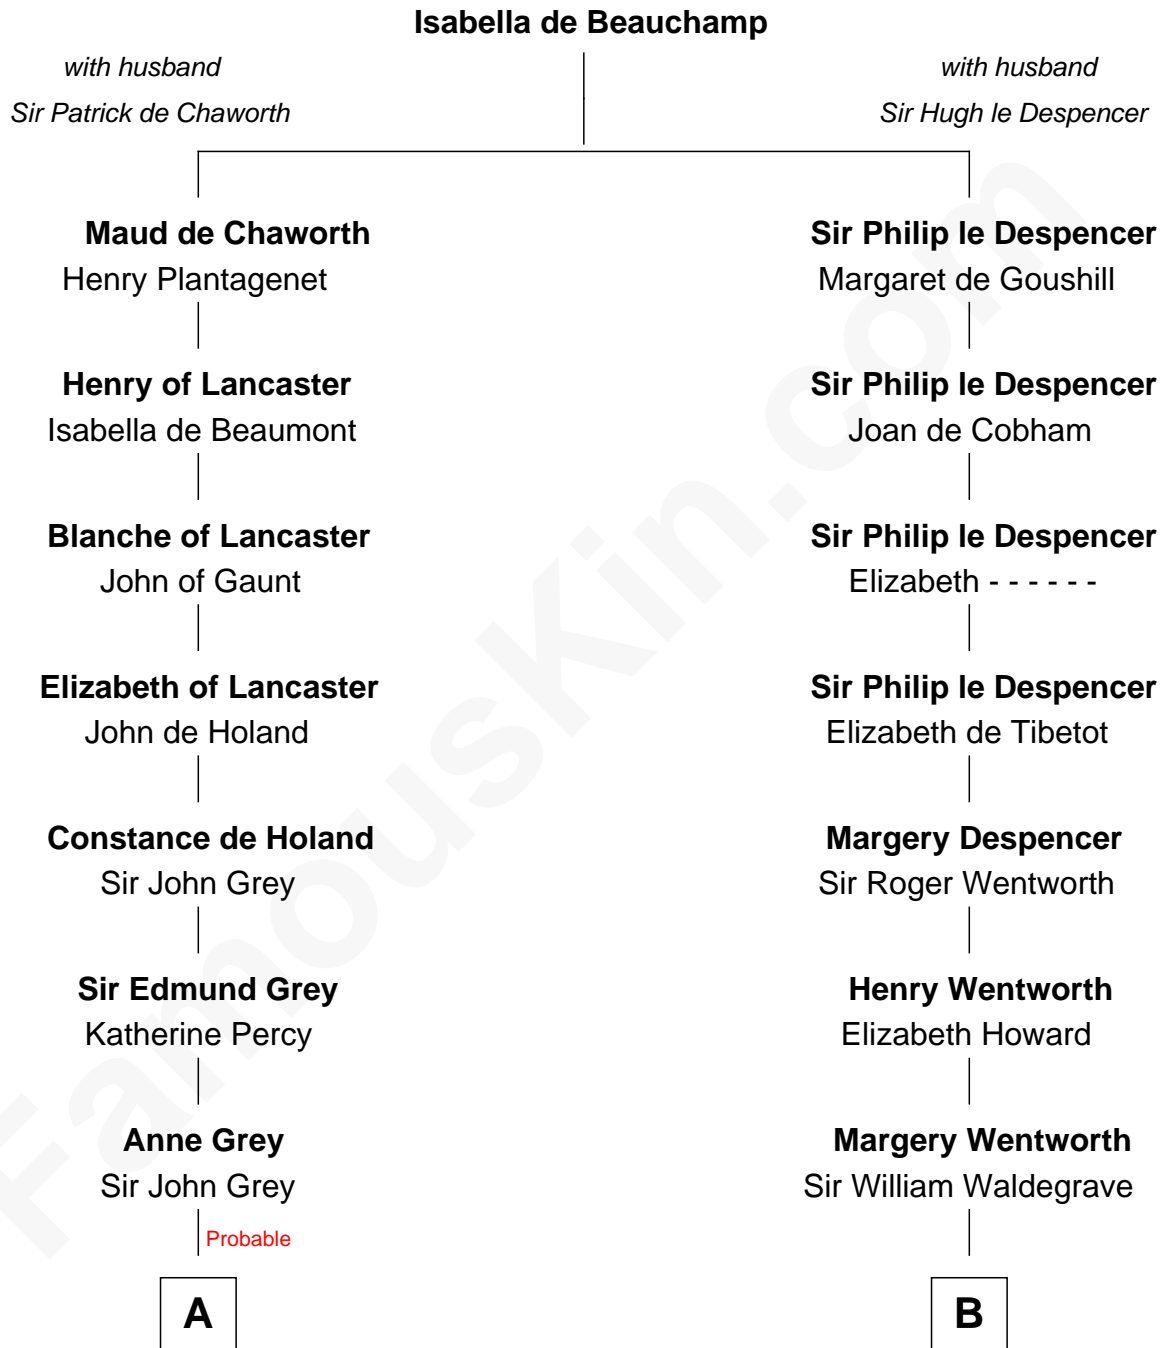

FamousKin.com Relationship Chart of

Raquel Welch
Movie Actress

20th cousin 1 time removed of

Walt Disney

Co-Founder of The Walt Disney Company

C

Hannah Kent Robinson

Elbridge Gerry Hall

Justin Smith Hall

Sarah Mehitable Stanford

Emery Stanford Hall

Clara Louise Adams

Josephine Sarah Hall

Armando Carlos Tejada

Raquel Welch

aka Raquel Welch

D

Eber Call

Violette Lawrence

Charles Call

Henrietta Gross

Flora Call

Elias Charles Disney

Walt Disney