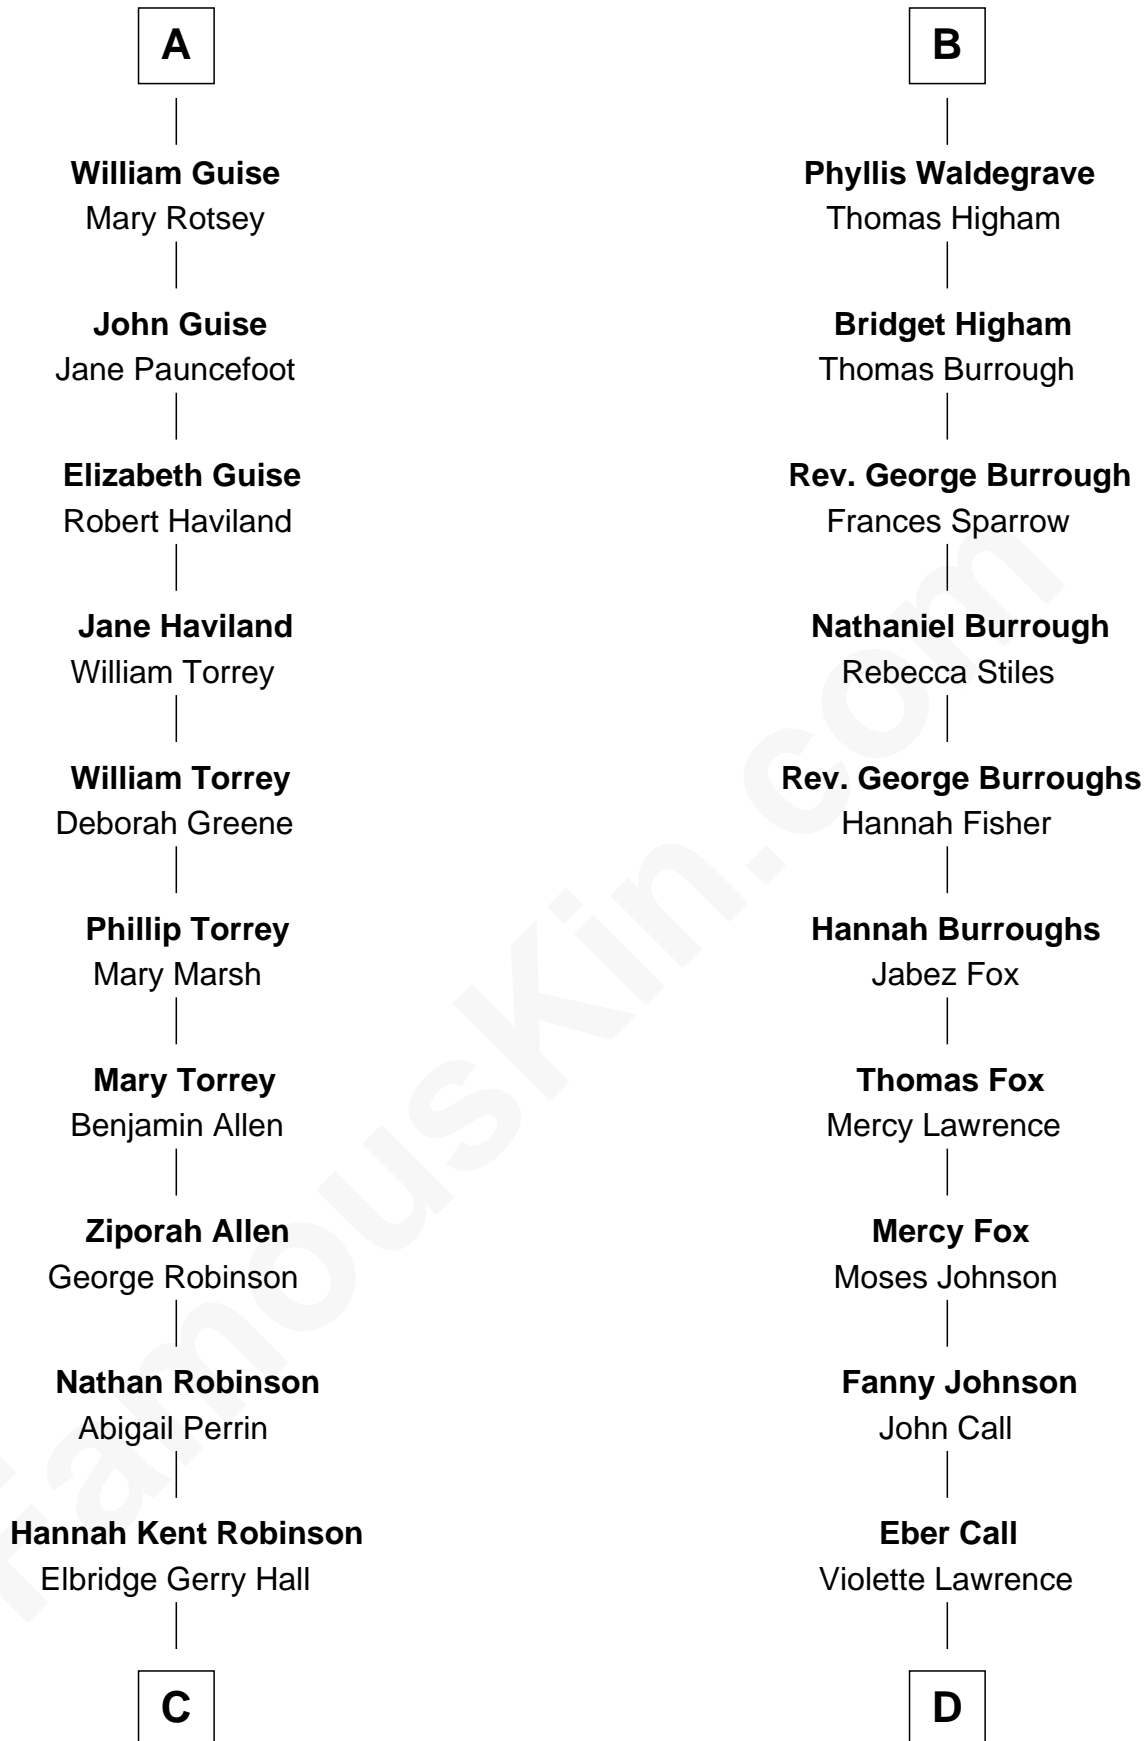

FamousKin.com Relationship Chart of

Raquel Welch

Movie Actress

19th cousin 1 time removed of

Walt Disney

Co-Founder of The Walt Disney Company

Bartholomew de Badlesmere

Margaret de Clare

Margaret de Badlesmere

Sir John de Tivetot

Sir Robert de Tivetot

Margaret Deincourt

Elizabeth de Tivetot

Sir Philip le Despencer

Margery Despencer

Sir Roger Wentworth

Henry Wentworth

Elizabeth Howard

Margery Wentworth

Sir William Waldegrave

George Waldegrave

Anne Drury

B

C

Justin Smith Hall
Sarah Mehitable Stanford

Emery Stanford Hall
Clara Louise Adams

Josephine Sarah Hall
Armando Carlos Tejada

Raquel Welch
aka Raquel Welch

D

Charles Call
Henrietta Gross

Flora Call
Elias Charles Disney