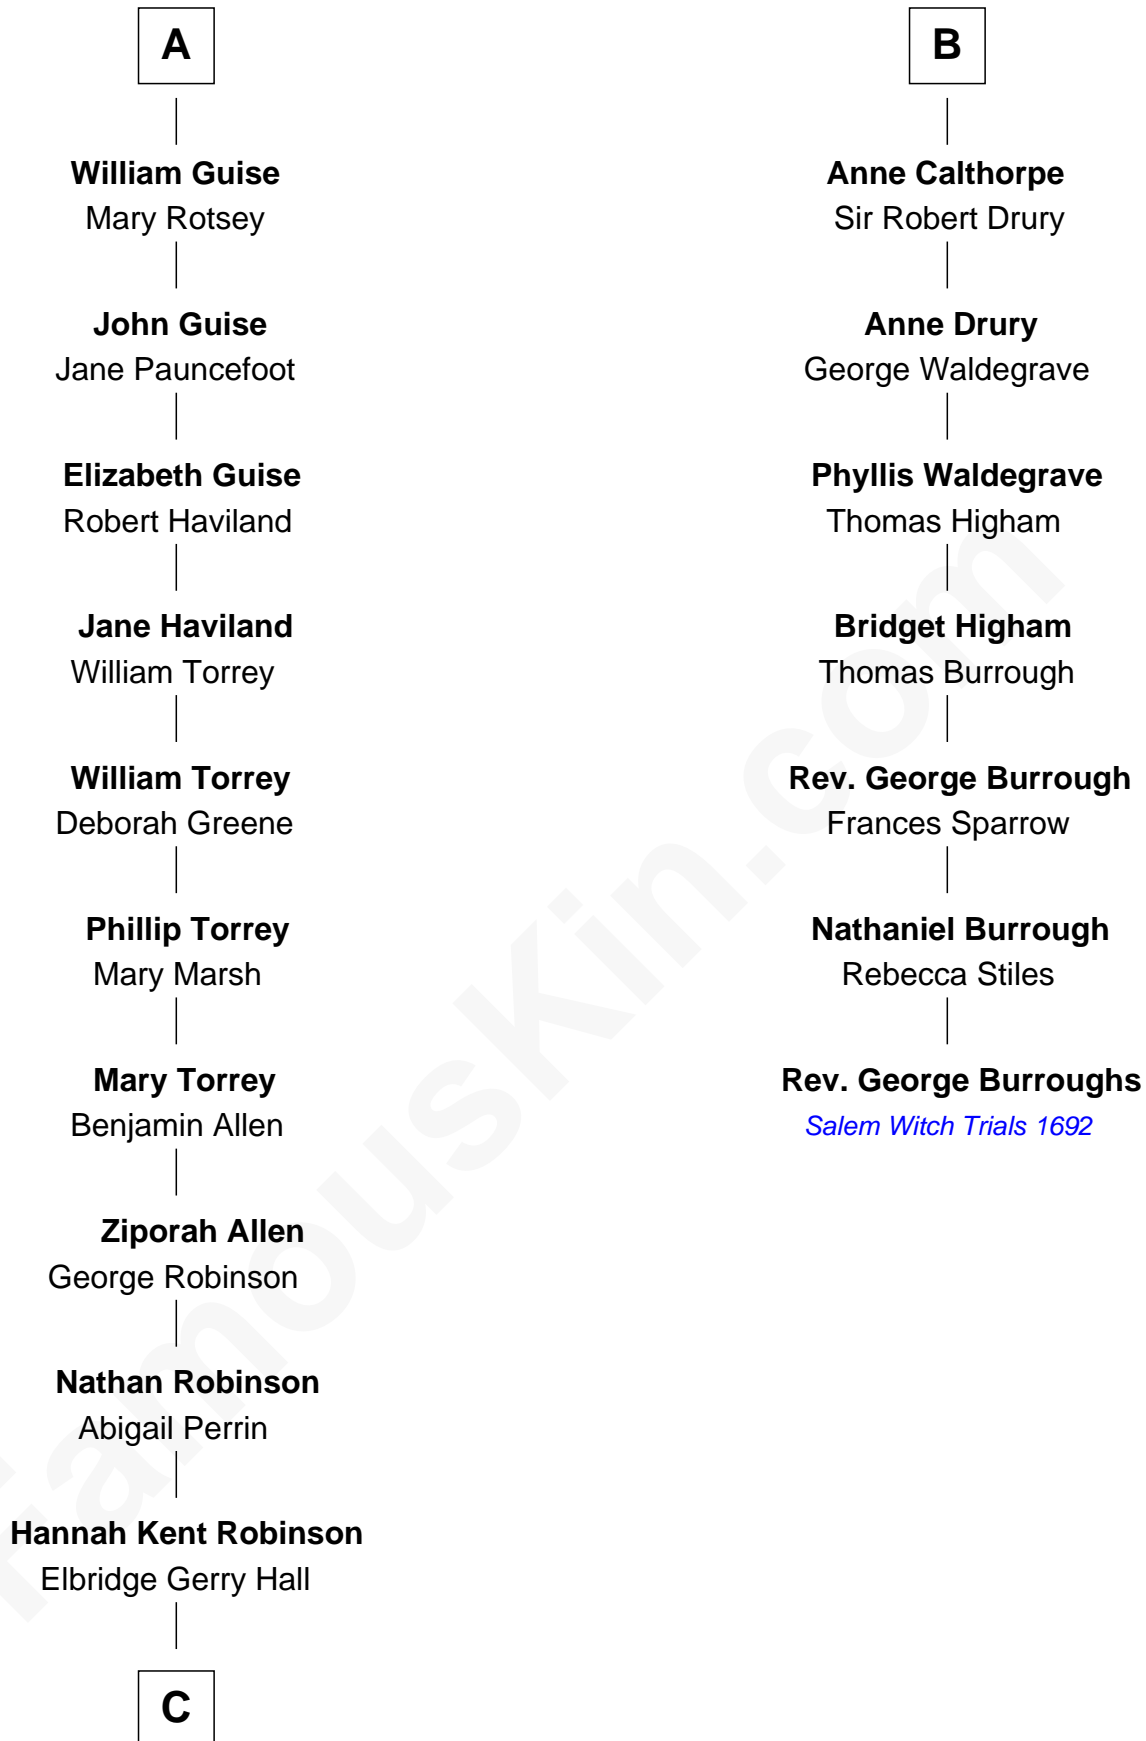

FamousKin.com
Relationship Chart of
Raquel Welch
Movie Actress

13th cousin 7 times removed of

Rev. George Burroughs
Executed for Witchcraft, Salem 1692

C

Justin Smith Hall
Sarah Mehitable Stanford

Emery Stanford Hall
Clara Louise Adams

Josephine Sarah Hall
Armando Carlos Tejada

Raquel Welch
aka Raquel Welch