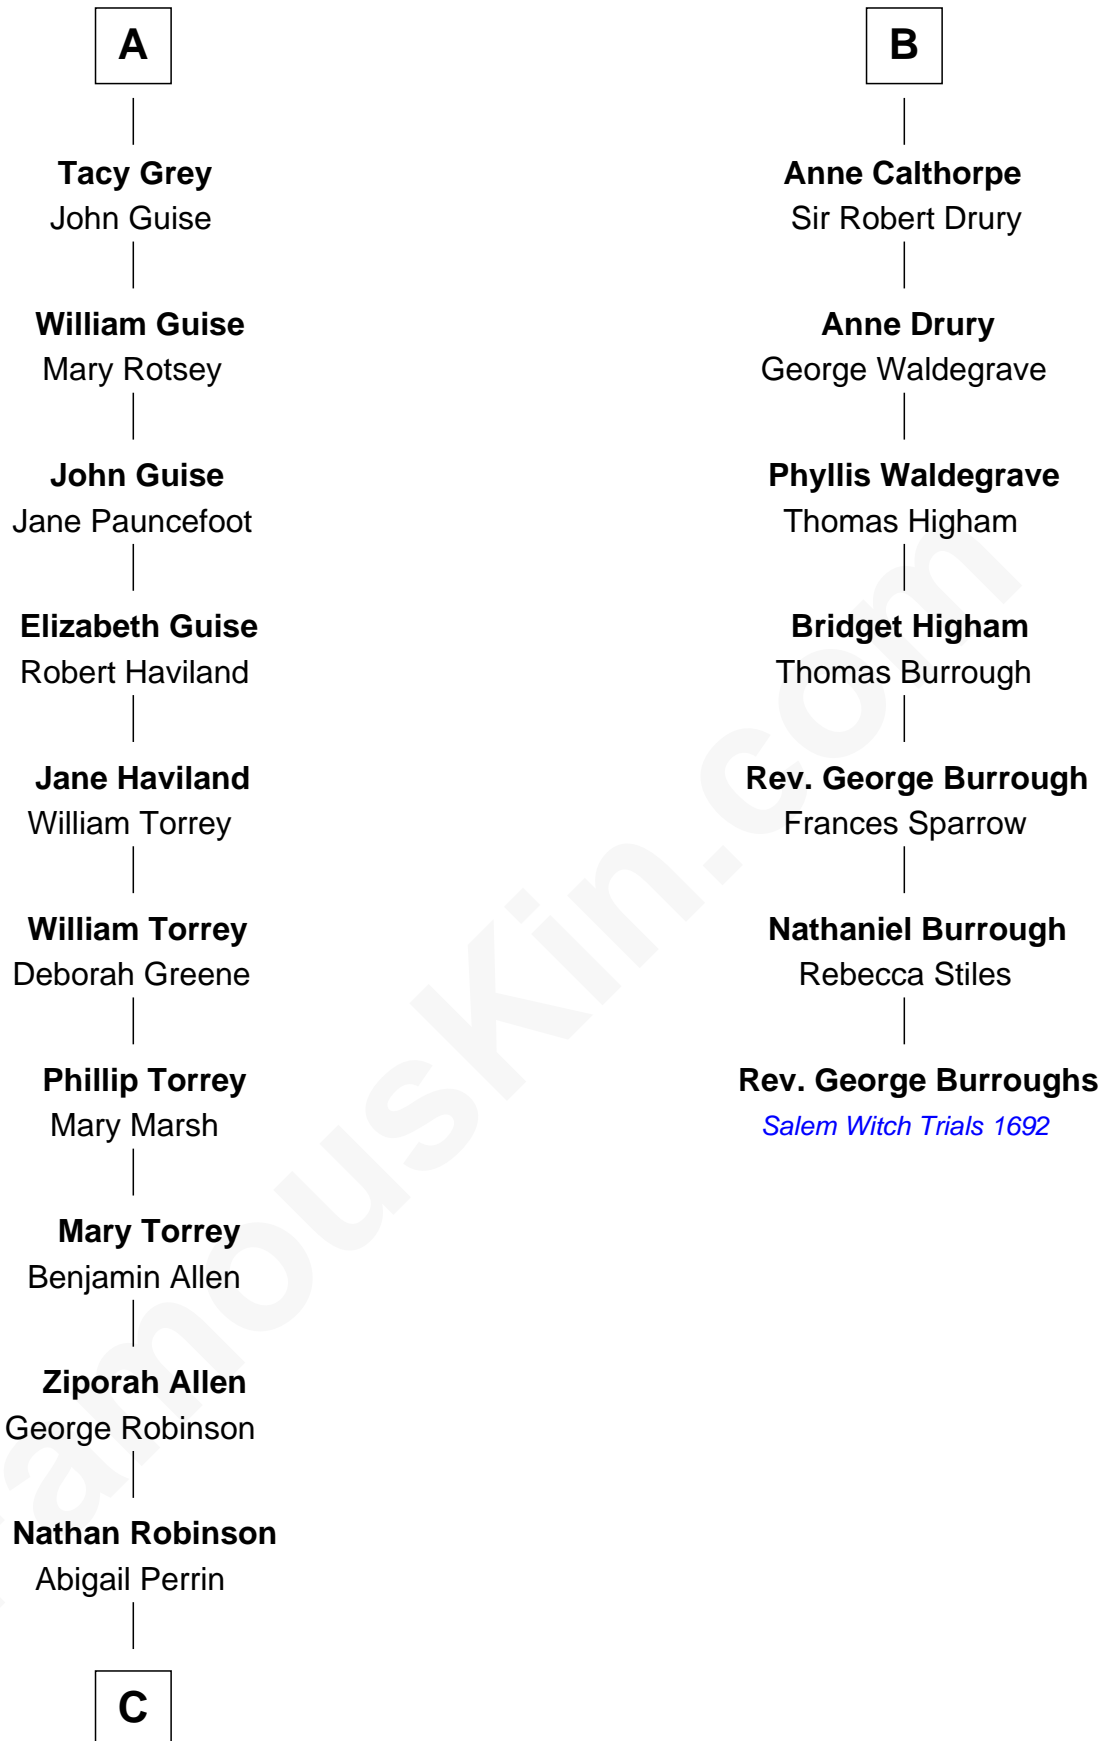

FamousKin.com
Relationship Chart of
Raquel Welch
Movie Actress

13th cousin 8 times removed of
Rev. George Burroughs
Executed for Witchcraft, Salem 1692

C

Hannah Kent Robinson

Elbridge Gerry Hall

Justin Smith Hall

Sarah Mehitable Stanford

Emery Stanford Hall

Clara Louise Adams

Josephine Sarah Hall

Armando Carlos Tejada

Raquel Welch

aka Raquel Welch