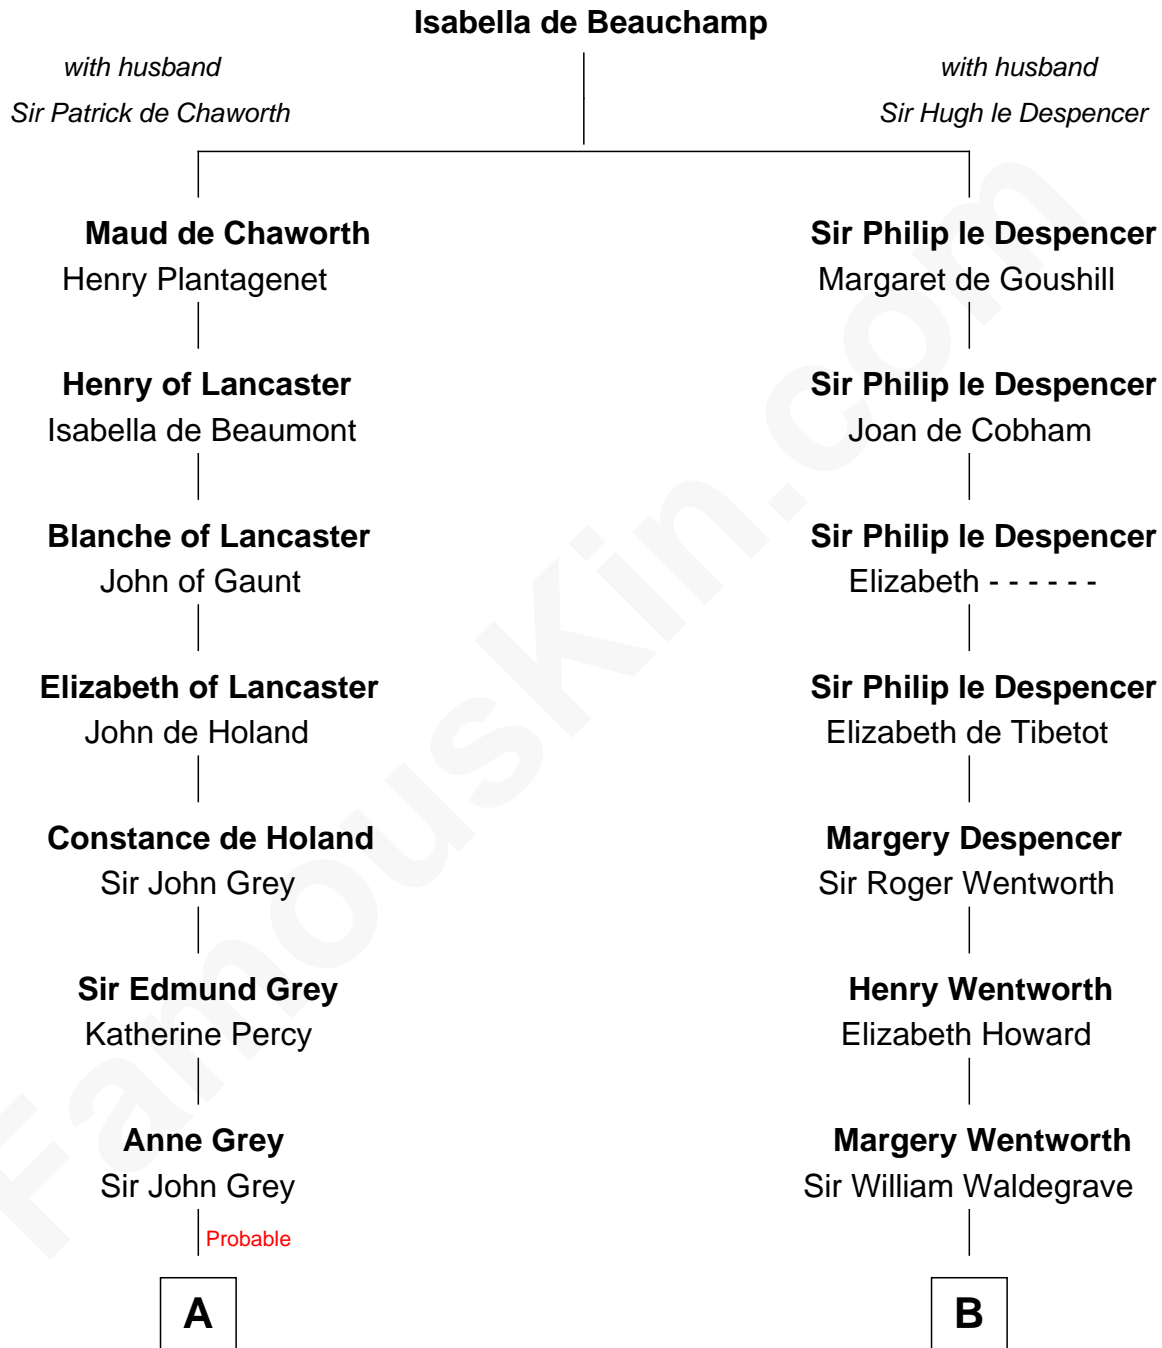

FamousKin.com
Relationship Chart of
Raquel Welch
Movie Actress

12th cousin 9 times removed of

Rev. George Burroughs
Executed for Witchcraft, Salem 1692

C

Hannah Kent Robinson

Elbridge Gerry Hall

Justin Smith Hall

Sarah Mehitable Stanford

Emery Stanford Hall

Clara Louise Adams

Josephine Sarah Hall

Armando Carlos Tejada

Raquel Welch

aka Raquel Welch